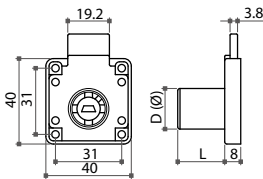

Item No.	Cylinder size (DxL)
68580	Ø20x20.5mm
68588	Ø16.5x19.5mm

Cupboard Lock

- * Material: steel
- * Finish: brass plated

Item No.	W
68840	2-1/2" (63.5mm)
68841	2" (50.8mm)

05-5 Plug Locks

Plug Removable Furniture Lock

68001 Drawer Lock

Item No.	Cylinder size (DxL)
68001-22	Ø19x22mm
68001-26	Ø19x26mm
68001-30	Ø19x30mm

68002 Sliding Door Push Lock

Item No.	Cylinder size (DxL)
68002	Ø19x25mm

68003 Front Central Lock

Item No.	Cylinder size (DxL)
68003	Ø16.5x17.5mm
68003-19	Ø19x17.5mm

68004 Rotating Bar Lock With Handle

Item No.	Handle size
68004	Ø30x28mm

68005 Side Mount Central Lock

Item No.	Cylinder size (DxL)
68005	Ø19x25mm

68006 Slam Lock

Item No.	Cylinder size (DxL)
68006-22	Ø19x22mm
68006-26	Ø19x26mm
68006-30	Ø19x30mm

Item No.	Cylinder size (DxL)
68010	Ø19x25mm

68011 Handle Lock

Item No.	L
68011-22	22mm
68011-26	26mm
68011-30	30mm

68012 Screw-fixing Cam Lock

Item No.	Cylinder size (DxL)
68012-26	Ø19x26mm
68012-30	Ø19x30mm