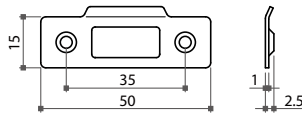

05-4 Aluminium Frame & Drawer Locks

68590 Slam Lock

- Material: zinc alloy
- Finish: nickel, brass, black or gold plated
- Accessories: 1 pc of rosette and 1 pc of strike plate
- Available in K/A (key alike), K/D (key different) and master key system