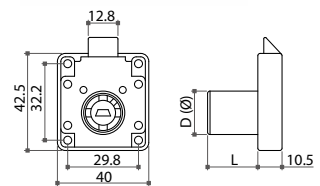

68001 Drawer Lock

Item No.	Cylinder size (DxL)
68001-22	Ø19x22mm
68001-26	Ø19x26mm
68001-30	Ø19x30mm

68002 Sliding Door Push Lock

Item No.	Cylinder size (DxL)
68002	Ø19x25mm

68003 Front Central Lock

Item No.	Cylinder size (DxL)
68003	Ø16.5x17.5mm
68003-19	Ø19x17.5mm

68004 Rotating Bar Lock With Handle

Item No.	Handle size
68004	Ø30x28mm

68005 Side Mount Central Lock

Item No.	Cylinder size (DxL)
68005	Ø19x25mm

68006 Slam Lock

Item No.	Cylinder size (DxL)
68006-22	Ø19x22mm
68006-26	Ø19x26mm
68006-30	Ø19x30mm

05-5 Plug Locks

68007 Cam Lock

Item No.	Cylinder size (DxL)	Cam type
68007-SC	Ø16.5x17.5mm	straight cam
68007-OC	Ø16.5x17.5mm	offset cam

68008 Cupboard Lock

Item No.	Cylinder size (DxL)
68008	Ø19x25mm

68010 Push Lock

Item No.	Cylinder size (DxL)
68010	Ø19x25mm

68011 Handle Lock

Item No.	L
68011-22	22mm
68011-26	26mm
68011-30	30mm

68012 Screw-fixing Cam Lock

Item No.	Cylinder size (DxL)
68012-26	Ø19x26mm
68012-30	Ø19x30mm