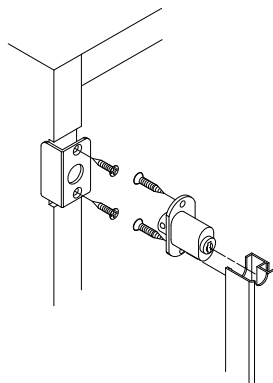

Aluminium Frame Door Lock - For Swing Door

- * Material: zinc alloy
- * Compatible profile to fit on aluminium frame door
- * For single door or double doors

68300 Lock for single inset door

68301 Lock for single overlay door

Item No.	Cylinder size (DxL)
68590-22	∅19x22mm
68590-30	∅19x30mm

68542 Mortise Lock

- * For roller shutters
- * Material: cylinder in zinc alloy and lock case in plastic
- * Finish: nickel, brass, black or gold plated
- * Accessories: 1 pc of rosette and 1 pc of strike plate
- * Available in K/A (key alike), K/D (key different) and master key system

Item No.	Cylinder size (DxL)
68542	∅16.5x21mm

05-4 Aluminium Frame & Drawer Locks

68570 Drawer Lock

- * Material: zinc alloy
- * Optional models: normal, right hand or left hand
- * Finish: nickel, brass, black or gold plated
- * Accessory: 1 pc of rosette
- * Available in K/A (key alike), K/D (key different) and master key system

Item No.	Cylinder size (DxL)
68570-22	Ø19x22mm
68570-26	Ø19x26mm
68570-30	Ø19x30mm

68530 Drawer Lock

- * Housing: plastic, black or nickel plated
- * Cylinder: zinc alloy, nickel
- * Plug: zinc alloy
- * Accessory: 1 pc of rosette
- * Available in K/A (key alike), K/D (key different)