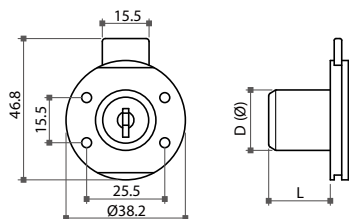

Item No.	Cylinder size (DxL)
68542	∅16.5x21mm

05-4 Aluminium Frame & Drawer Locks

68570 Drawer Lock

- * Material: zinc alloy
- * Optional models: normal, right hand or left hand
- * Finish: nickel, brass, black or gold plated
- * Accessory: 1 pc of rosette
- * Available in K/A (key alike), K/D (key different) and master key system

Item No.	Cylinder size (DxL)
68570-22	Ø19x22mm
68570-26	Ø19x26mm
68570-30	Ø19x30mm

68530 Drawer Lock

- * Housing: plastic, black or nickel plated
- * Cylinder: zinc alloy, nickel
- * Plug: zinc alloy
- * Accessory: 1 pc of rosette
- * Available in K/A (key alike), K/D (key different)

Item No.	Cylinder size (DxL)
68530-23	Ø19x23mm
68530-30	Ø19x30mm

05-4 Aluminium Frame & Drawer Locks

68560 Drawer Lock

- * Material: plastic
- * Finish: nickel, brown, black or brass plated
- * Accessory: 1 pc of rosette

Item No.	Cylinder size (DxL)
68560	Ø21x22mm

Cupboard Lock

- * Material: zinc alloy
- * Finish: nickel, brass, black or gold plated
- * Accessories: 1 pc of rosette and 1 pc of strike plate
- * Available in K/A (key alike), K/D (key different) and master key system