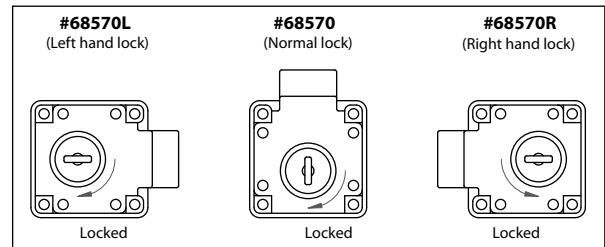

Item No.	Cylinder size (DxL)
68590-22	∅19x22mm
68590-30	∅19x30mm

68542 Mortise Lock

- * For roller shutters
- * Material: cylinder in zinc alloy and lock case in plastic
- * Finish: nickel, brass, black or gold plated
- * Accessories: 1 pc of rosette and 1 pc of strike plate
- * Available in K/A (key alike), K/D (key different) and master key system

Item No.	Cylinder size (DxL)
68542	∅16.5x21mm

05-4 Aluminium Frame & Drawer Locks

68570 Drawer Lock

- * Material: zinc alloy
- * Optional models: normal, right hand or left hand
- * Finish: nickel, brass, black or gold plated
- * Accessory: 1 pc of rosette
- * Available in K/A (key alike), K/D (key different) and master key system

Item No.	Cylinder size (DxL)
68570-22	Ø19x22mm
68570-26	Ø19x26mm
68570-30	Ø19x30mm

68530 Drawer Lock

- * Housing: plastic, black or nickel plated
- * Cylinder: zinc alloy, nickel
- * Plug: zinc alloy
- * Accessory: 1 pc of rosette
- * Available in K/A (key alike), K/D (key different)

Item No.	Cylinder size (DxL)
68530-23	Ø19x23mm
68530-30	Ø19x30mm

05-4 Aluminium Frame & Drawer Locks

68560 Drawer Lock

- * Material: plastic
- * Finish: nickel, brown, black or brass plated
- * Accessory: 1 pc of rosette