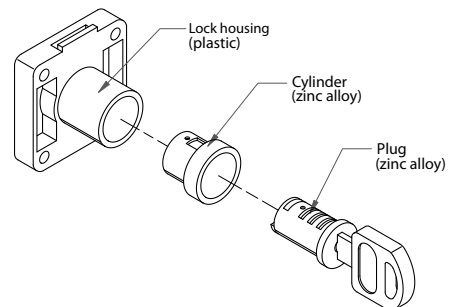

Item No.	Cylinder size (DxL)
68542	∅16.5x21mm

05-4 Aluminium Frame & Drawer Locks

68570 Drawer Lock

- * Material: zinc alloy
- * Optional models: normal, right hand or left hand
- * Finish: nickel, brass, black or gold plated
- * Accessory: 1 pc of rosette
- * Available in K/A (key alike), K/D (key different) and master key system

Item No.	Cylinder size (DxL)
68570-22	Ø19x22mm
68570-26	Ø19x26mm
68570-30	Ø19x30mm

68530 Drawer Lock

- * Housing: plastic, black or nickel plated
- * Cylinder: zinc alloy, nickel
- * Plug: zinc alloy
- * Accessory: 1 pc of rosette
- * Available in K/A (key alike), K/D (key different)

Item No.	Cylinder size (DxL)
68530-23	Ø19x23mm
68530-30	Ø19x30mm

05-4 Aluminium Frame & Drawer Locks

68560 Drawer Lock

- * Material: plastic
- * Finish: nickel, brown, black or brass plated
- * Accessory: 1 pc of rosette

Item No.	Cylinder size (DxL)
68560	Ø21x22mm

Cupboard Lock

- * Material: zinc alloy
- * Finish: nickel, brass, black or gold plated
- * Accessories: 1 pc of rosette and 1 pc of strike plate
- * Available in K/A (key alike), K/D (key different) and master key system