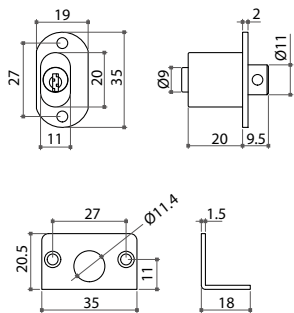

68301 Lock for single overlay door