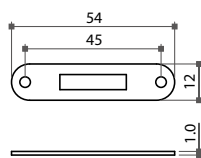

Item No.	Cylinder size (DxL)
68542	∅16.5x21mm

05-4 Aluminium Frame & Drawer Locks

68570 Drawer Lock

- * Material: zinc alloy
- * Optional models: normal, right hand or left hand
- * Finish: nickel, brass, black or gold plated
- * Accessory: 1 pc of rosette
- * Available in K/A (key alike), K/D (key different) and master key system

Item No.	Cylinder size (DxL)
68570-22	Ø19x22mm
68570-26	Ø19x26mm
68570-30	Ø19x30mm

68530 Drawer Lock

- * Housing: plastic, black or nickel plated
- * Cylinder: zinc alloy, nickel
- * Plug: zinc alloy
- * Accessory: 1 pc of rosette
- * Available in K/A (key alike), K/D (key different)

68004 Rotating Bar Lock With Handle

Item No.	Handle size
68004	Ø30x28mm

68005 Side Mount Central Lock

Item No.	Cylinder size (DxL)
68005	Ø19x25mm

68006 Slam Lock

Item No.	Cylinder size (DxL)
68006-22	Ø19x22mm
68006-26	Ø19x26mm
68006-30	Ø19x30mm

Item No.	Cylinder size (DxL)
68010	Ø19x25mm

68011 Handle Lock

Item No.	L
68011-22	22mm
68011-26	26mm
68011-30	30mm

68012 Screw-fixing Cam Lock

Item No.	Cylinder size (DxL)
68012-26	Ø19x26mm
68012-30	Ø19x30mm