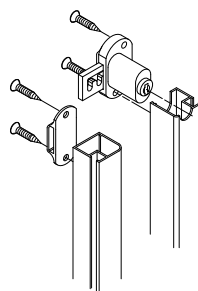

68302 Lock for double doors