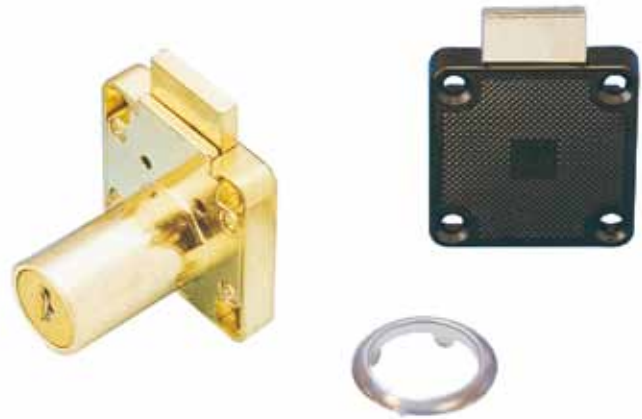

68302 Lock for double doors

05-4 Aluminium Frame & Drawer Locks

68590 Slam Lock

- * Material: zinc alloy
- * Finish: nickel, brass, black or gold plated
- * Accessories: 1 pc of rosette and 1 pc of strike plate
- * Available in K/A (key alike), K/D (key different) and master key system

Item No.	Cylinder size (DxL)
68590-22	∅19x22mm
68590-30	∅19x30mm

68542 Mortise Lock

- * For roller shutters
- * Material: cylinder in zinc alloy and lock case in plastic
- * Finish: nickel, brass, black or gold plated
- * Accessories: 1 pc of rosette and 1 pc of strike plate
- * Available in K/A (key alike), K/D (key different) and master key system

Item No.	Cylinder size (DxL)
68542	∅16.5x21mm

05-4 Aluminium Frame & Drawer Locks

68570 Drawer Lock

- * Material: zinc alloy
- * Optional models: normal, right hand or left hand
- * Finish: nickel, brass, black or gold plated
- * Accessory: 1 pc of rosette
- * Available in K/A (key alike), K/D (key different) and master key system

Item No.	Cylinder size (DxL)
68570-22	Ø19x22mm
68570-26	Ø19x26mm
68570-30	Ø19x30mm

68530 Drawer Lock

- * Housing: plastic, black or nickel plated
- * Cylinder: zinc alloy, nickel
- * Plug: zinc alloy
- * Accessory: 1 pc of rosette
- * Available in K/A (key alike), K/D (key different)