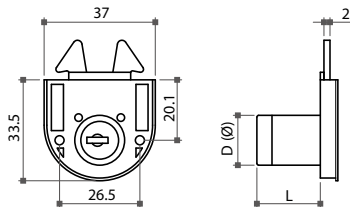

Item No.	Cylinder size (DxL)
68590-22	∅19x22mm
68590-30	∅19x30mm

68542 Mortise Lock

- * For roller shutters
- * Material: cylinder in zinc alloy and lock case in plastic
- * Finish: nickel, brass, black or gold plated
- * Accessories: 1 pc of rosette and 1 pc of strike plate
- * Available in K/A (key alike), K/D (key different) and master key system

Item No.	Cylinder size (DxL)
68542	∅16.5x21mm

05-4 Aluminium Frame & Drawer Locks

68570 Drawer Lock

- * Material: zinc alloy
- * Optional models: normal, right hand or left hand
- * Finish: nickel, brass, black or gold plated
- * Accessory: 1 pc of rosette
- * Available in K/A (key alike), K/D (key different) and master key system

Item No.	Cylinder size (DxL)
68570-22	Ø19x22mm
68570-26	Ø19x26mm
68570-30	Ø19x30mm

68530 Drawer Lock

- * Housing: plastic, black or nickel plated
- * Cylinder: zinc alloy, nickel
- * Plug: zinc alloy
- * Accessory: 1 pc of rosette
- * Available in K/A (key alike), K/D (key different)

68004 Rotating Bar Lock With Handle

Item No.	Handle size
68004	Ø30x28mm

68005 Side Mount Central Lock

Item No.	Cylinder size (DxL)
68005	Ø19x25mm

68006 Slam Lock

Item No.	Cylinder size (DxL)
68006-22	Ø19x22mm
68006-26	Ø19x26mm
68006-30	Ø19x30mm