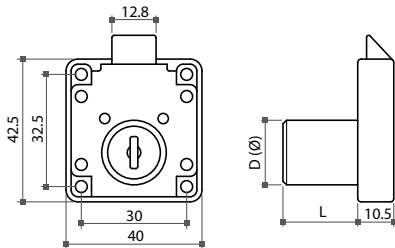

Item No.	Cylinder size (DxL)
68590-22	∅19x22mm
68590-30	∅19x30mm

68542 Mortise Lock

- * For roller shutters
- * Material: cylinder in zinc alloy and lock case in plastic
- * Finish: nickel, brass, black or gold plated
- * Accessories: 1 pc of rosette and 1 pc of strike plate
- * Available in K/A (key alike), K/D (key different) and master key system

Item No.	Cylinder size (DxL)
68542	∅16.5x21mm

05-4 Aluminium Frame & Drawer Locks

68570 Drawer Lock

- * Material: zinc alloy
- * Optional models: normal, right hand or left hand
- * Finish: nickel, brass, black or gold plated
- * Accessory: 1 pc of rosette
- * Available in K/A (key alike), K/D (key different) and master key system

Item No.	Cylinder size (DxL)
68570-22	Ø19x22mm
68570-26	Ø19x26mm
68570-30	Ø19x30mm

68530 Drawer Lock

- * Housing: plastic, black or nickel plated
- * Cylinder: zinc alloy, nickel
- * Plug: zinc alloy
- * Accessory: 1 pc of rosette
- * Available in K/A (key alike), K/D (key different)

68004 Rotating Bar Lock With Handle

Item No.	Handle size
68004	Ø30x28mm

68005 Side Mount Central Lock

Item No.	Cylinder size (DxL)
68005	Ø19x25mm

68006 Slam Lock

Item No.	Cylinder size (DxL)
68006-22	Ø19x22mm
68006-26	Ø19x26mm
68006-30	Ø19x30mm