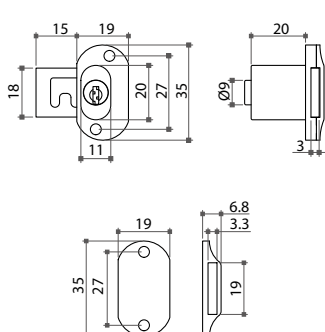

68302 Lock for double doors