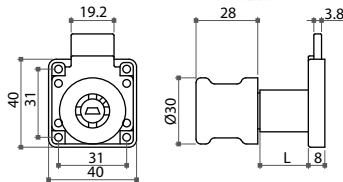

68001 Drawer Lock

Item No.	Cylinder size (DxL)
68001-22	Ø19x22mm
68001-26	Ø19x26mm
68001-30	Ø19x30mm

68002 Sliding Door Push Lock

Item No.	Cylinder size (DxL)
68002	Ø19x25mm

68003 Front Central Lock

Item No.	Cylinder size (DxL)
68003	Ø16.5x17.5mm
68003-19	Ø19x17.5mm

68004 Rotating Bar Lock With Handle

Item No.	Handle size
68004	Ø30x28mm

68005 Side Mount Central Lock

Item No.	Cylinder size (DxL)
68005	Ø19x25mm

68006 Slam Lock

Item No.	Cylinder size (DxL)
68006-22	Ø19x22mm
68006-26	Ø19x26mm
68006-30	Ø19x30mm

05-5 Plug Locks

68007 Cam Lock

Item No.	Cylinder size (DxL)	Cam type
68007-SC	Ø16.5x17.5mm	straight cam
68007-OC	Ø16.5x17.5mm	offset cam

68008 Cupboard Lock

Item No.	Cylinder size (DxL)
68008	Ø19x25mm

68010 Push Lock

Item No.	Cylinder size (DxL)
68010	Ø19x25mm

68011 Handle Lock

Item No.	L
68011-22	22mm
68011-26	26mm
68011-30	30mm

68012 Screw-fixing Cam Lock

Item No.	Cylinder size (DxL)
68012-26	Ø19x26mm
68012-30	Ø19x30mm