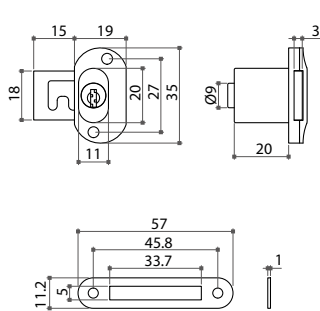

68300 Lock for single inset door