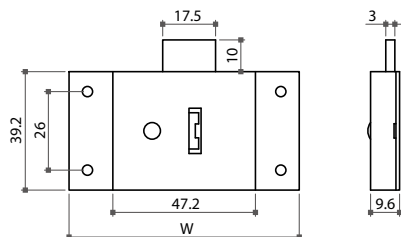

Item No.	Cylinder size (DxL)
68570-22	Ø19x22mm
68570-26	Ø19x26mm
68570-30	Ø19x30mm

68530 Drawer Lock

- * Housing: plastic, black or nickel plated
- * Cylinder: zinc alloy, nickel
- * Plug: zinc alloy
- * Accessory: 1 pc of rosette
- * Available in K/A (key alike), K/D (key different)

Item No.	Cylinder size (DxL)
68530-23	Ø19x23mm
68530-30	Ø19x30mm

05-4 Aluminium Frame & Drawer Locks

68560 Drawer Lock

- * Material: plastic
- * Finish: nickel, brown, black or brass plated
- * Accessory: 1 pc of rosette

Item No.	Cylinder size (DxL)
68560	Ø21x22mm

Cupboard Lock

- * Material: zinc alloy
- * Finish: nickel, brass, black or gold plated
- * Accessories: 1 pc of rosette and 1 pc of strike plate
- * Available in K/A (key alike), K/D (key different) and master key system

Item No.	Cylinder size (DxL)
68580	Ø20x20.5mm
68588	Ø16.5x19.5mm

Cupboard Lock

- * Material: steel
- * Finish: brass plated

Item No.	W
68840	2-1/2" (63.5mm)
68841	2" (50.8mm)

05-5 Plug Locks

Plug Removable Furniture Lock