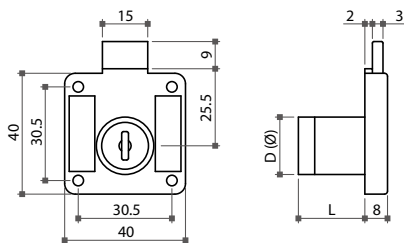

Item No.	Cylinder size (DxL)
68590-22	∅19x22mm
68590-30	∅19x30mm

68542 Mortise Lock

- * For roller shutters
- * Material: cylinder in zinc alloy and lock case in plastic
- * Finish: nickel, brass, black or gold plated
- * Accessories: 1 pc of rosette and 1 pc of strike plate
- * Available in K/A (key alike), K/D (key different) and master key system

Item No.	Cylinder size (DxL)
68542	∅16.5x21mm

05-4 Aluminium Frame & Drawer Locks

68570 Drawer Lock

- * Material: zinc alloy
- * Optional models: normal, right hand or left hand
- * Finish: nickel, brass, black or gold plated
- * Accessory: 1 pc of rosette
- * Available in K/A (key alike), K/D (key different) and master key system

Item No.	Cylinder size (DxL)
68570-22	Ø19x22mm
68570-26	Ø19x26mm
68570-30	Ø19x30mm

68530 Drawer Lock

- * Housing: plastic, black or nickel plated
- * Cylinder: zinc alloy, nickel
- * Plug: zinc alloy
- * Accessory: 1 pc of rosette
- * Available in K/A (key alike), K/D (key different)

Item No.	Cylinder size (DxL)
68530-23	Ø19x23mm
68530-30	Ø19x30mm

05-4 Aluminium Frame & Drawer Locks

68560 Drawer Lock

- * Material: plastic
- * Finish: nickel, brown, black or brass plated
- * Accessory: 1 pc of rosette