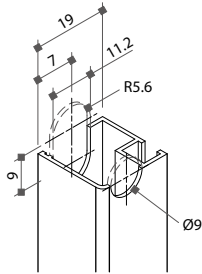

05-4 Aluminium Frame & Drawer Locks

Aluminium Frame Door Lock - For Swing Door

- Material: zinc alloy
- Compatible profile to fit on aluminium frame door
- For single door or double doors