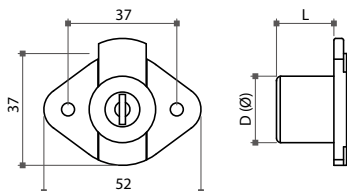

Item No.	Cylinder size (DxL)
68542	∅16.5x21mm

05-4 Aluminium Frame & Drawer Locks

68570 Drawer Lock

- * Material: zinc alloy
- * Optional models: normal, right hand or left hand
- * Finish: nickel, brass, black or gold plated
- * Accessory: 1 pc of rosette
- * Available in K/A (key alike), K/D (key different) and master key system

Item No.	Cylinder size (DxL)
68570-22	Ø19x22mm
68570-26	Ø19x26mm
68570-30	Ø19x30mm

68530 Drawer Lock

- * Housing: plastic, black or nickel plated
- * Cylinder: zinc alloy, nickel
- * Plug: zinc alloy
- * Accessory: 1 pc of rosette
- * Available in K/A (key alike), K/D (key different)

Item No.	Cylinder size (DxL)
68530-23	Ø19x23mm
68530-30	Ø19x30mm

05-4 Aluminium Frame & Drawer Locks

68560 Drawer Lock

- * Material: plastic
- * Finish: nickel, brown, black or brass plated
- * Accessory: 1 pc of rosette

Item No.	Cylinder size (DxL)
68560	Ø21x22mm

Cupboard Lock

- * Material: zinc alloy
- * Finish: nickel, brass, black or gold plated
- * Accessories: 1 pc of rosette and 1 pc of strike plate
- * Available in K/A (key alike), K/D (key different) and master key system