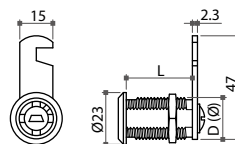

68001 Drawer Lock

Item No.	Cylinder size (DxL)
68001-22	Ø19x22mm
68001-26	Ø19x26mm
68001-30	Ø19x30mm

68002 Sliding Door Push Lock

Item No.	Cylinder size (DxL)
68002	Ø19x25mm

68003 Front Central Lock

Item No.	Cylinder size (DxL)
68003	Ø16.5x17.5mm
68003-19	Ø19x17.5mm

68004 Rotating Bar Lock With Handle

Item No.	Handle size
68004	Ø30x28mm

68005 Side Mount Central Lock

Item No.	Cylinder size (DxL)
68005	Ø19x25mm

68006 Slam Lock

Item No.	Cylinder size (DxL)
68006-22	Ø19x22mm
68006-26	Ø19x26mm
68006-30	Ø19x30mm

05-5 Plug Locks

68007 Cam Lock

Item No.	Cylinder size (DxL)	Cam type
68007-SC	Ø16.5x17.5mm	straight cam
68007-OC	Ø16.5x17.5mm	offset cam

68008 Cupboard Lock

Item No.	Cylinder size (DxL)
68008	Ø19x25mm

68010 Push Lock

Item No.	Cylinder size (DxL)
68010	Ø19x25mm

68011 Handle Lock

Item No.	L
68011-22	22mm
68011-26	26mm
68011-30	30mm

68012 Screw-fixing Cam Lock

Item No.	Cylinder size (DxL)
68012-26	Ø19x26mm
68012-30	Ø19x30mm