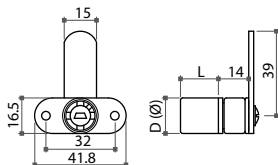

68001 Drawer Lock

Item No.	Cylinder size (DxL)
68001-22	Ø19x22mm
68001-26	Ø19x26mm
68001-30	Ø19x30mm

68002 Sliding Door Push Lock

Item No.	Cylinder size (DxL)
68002	Ø19x25mm

68003 Front Central Lock

Item No.	Cylinder size (DxL)
68003	Ø16.5x17.5mm
68003-19	Ø19x17.5mm

68004 Rotating Bar Lock With Handle

Item No.	Handle size
68004	Ø30x28mm

68005 Side Mount Central Lock

Item No.	Cylinder size (DxL)
68005	Ø19x25mm

68006 Slam Lock

Item No.	Cylinder size (DxL)
68006-22	Ø19x22mm
68006-26	Ø19x26mm
68006-30	Ø19x30mm

05-5 Plug Locks

68007 Cam Lock

Item No.	Cylinder size (DxL)	Cam type
68007-SC	Ø16.5x17.5mm	straight cam
68007-OC	Ø16.5x17.5mm	offset cam

68008 Cupboard Lock

Item No.	Cylinder size (DxL)
68008	Ø19x25mm

68010 Push Lock

Item No.	Cylinder size (DxL)
68010	Ø19x25mm

68011 Handle Lock

Item No.	L
68011-22	22mm
68011-26	26mm
68011-30	30mm

68012 Screw-fixing Cam Lock

Item No.	Cylinder size (DxL)
68012-26	Ø19x26mm
68012-30	Ø19x30mm