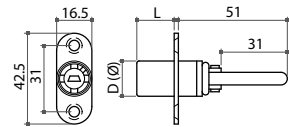

68001 Drawer Lock

Item No.	Cylinder size (DxL)
68001-22	Ø19x22mm
68001-26	Ø19x26mm
68001-30	Ø19x30mm

68002 Sliding Door Push Lock

Item No.	Cylinder size (DxL)
68002	Ø19x25mm

68003 Front Central Lock

Item No.	Cylinder size (DxL)
68003	Ø16.5x17.5mm
68003-19	Ø19x17.5mm

68004 Rotating Bar Lock With Handle

Item No.	Handle size
68004	Ø30x28mm

68005 Side Mount Central Lock

Item No.	Cylinder size (DxL)
68005	Ø19x25mm

68006 Slam Lock

Item No.	Cylinder size (DxL)
68006-22	Ø19x22mm
68006-26	Ø19x26mm
68006-30	Ø19x30mm

05-5 Plug Locks

68007 Cam Lock

Item No.	Cylinder size (DxL)	Cam type
68007-SC	Ø16.5x17.5mm	straight cam
68007-OC	Ø16.5x17.5mm	offset cam

68008 Cupboard Lock

Item No.	Cylinder size (DxL)
68008	Ø19x25mm

68010 Push Lock

Item No.	Cylinder size (DxL)
68010	Ø19x25mm

68011 Handle Lock

Item No.	L
68011-22	22mm
68011-26	26mm
68011-30	30mm

68012 Screw-fixing Cam Lock

Item No.	Cylinder size (DxL)
68012-26	Ø19x26mm
68012-30	Ø19x30mm