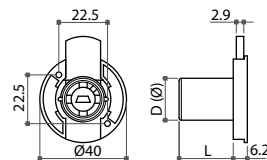

68001 Drawer Lock

Item No.	Cylinder size (DxL)
68001-22	Ø19x22mm
68001-26	Ø19x26mm
68001-30	Ø19x30mm

68002 Sliding Door Push Lock

Item No.	Cylinder size (DxL)
68002	Ø19x25mm

68003 Front Central Lock

Item No.	Cylinder size (DxL)
68003	Ø16.5x17.5mm
68003-19	Ø19x17.5mm

68004 Rotating Bar Lock With Handle

Item No.	Handle size
68004	Ø30x28mm

68005 Side Mount Central Lock

Item No.	Cylinder size (DxL)
68005	Ø19x25mm

68006 Slam Lock

Item No.	Cylinder size (DxL)
68006-22	Ø19x22mm
68006-26	Ø19x26mm
68006-30	Ø19x30mm

05-5 Plug Locks

68007 Cam Lock

Item No.	Cylinder size (DxL)	Cam type
68007-SC	Ø16.5x17.5mm	straight cam
68007-OC	Ø16.5x17.5mm	offset cam

68008 Cupboard Lock

Item No.	Cylinder size (DxL)
68008	Ø19x25mm

68010 Push Lock

Item No.	Cylinder size (DxL)
68010	Ø19x25mm

68011 Handle Lock

Item No.	L
68011-22	22mm
68011-26	26mm
68011-30	30mm

68012 Screw-fixing Cam Lock

Item No.	Cylinder size (DxL)
68012-26	Ø19x26mm
68012-30	Ø19x30mm