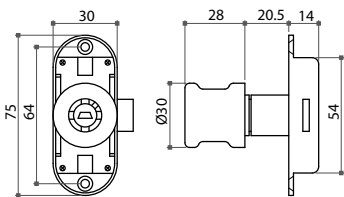

68001 Drawer Lock

Item No.	Cylinder size (DxL)
68001-22	Ø19x22mm
68001-26	Ø19x26mm
68001-30	Ø19x30mm

68002 Sliding Door Push Lock

Item No.	Cylinder size (DxL)
68002	Ø19x25mm

68003 Front Central Lock

Item No.	Cylinder size (DxL)
68003	Ø16.5x17.5mm
68003-19	Ø19x17.5mm

68004 Rotating Bar Lock With Handle

Item No.	Handle size
68004	Ø30x28mm

68005 Side Mount Central Lock

Item No.	Cylinder size (DxL)
68005	Ø19x25mm

68006 Slam Lock

Item No.	Cylinder size (DxL)
68006-22	Ø19x22mm
68006-26	Ø19x26mm
68006-30	Ø19x30mm

05-5 Plug Locks

68007 Cam Lock

Item No.	Cylinder size (DxL)	Cam type
68007-SC	Ø16.5x17.5mm	straight cam
68007-OC	Ø16.5x17.5mm	offset cam

68008 Cupboard Lock

Item No.	Cylinder size (DxL)
68008	Ø19x25mm

68010 Push Lock

Item No.	Cylinder size (DxL)
68010	Ø19x25mm

68011 Handle Lock

Item No.	L
68011-22	22mm
68011-26	26mm
68011-30	30mm

68012 Screw-fixing Cam Lock

Item No.	Cylinder size (DxL)
68012-26	Ø19x26mm
68012-30	Ø19x30mm