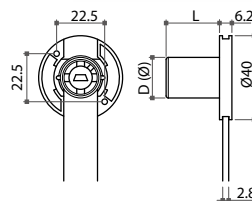

Item No.	Cylinder size (DxL)
68580	Ø20x20.5mm
68588	Ø16.5x19.5mm

Cupboard Lock

- * Material: steel
- * Finish: brass plated

Item No.	W
68840	2-1/2" (63.5mm)
68841	2" (50.8mm)

05-5 Plug Locks

Plug Removable Furniture Lock

68001 Drawer Lock

Item No.	Cylinder size (DxL)
68001-22	Ø19x22mm
68001-26	Ø19x26mm
68001-30	Ø19x30mm

68002 Sliding Door Push Lock

Item No.	Cylinder size (DxL)
68002	Ø19x25mm

68003 Front Central Lock

Item No.	Cylinder size (DxL)
68003	Ø16.5x17.5mm
68003-19	Ø19x17.5mm

68004 Rotating Bar Lock With Handle

Item No.	Handle size
68004	Ø30x28mm

68005 Side Mount Central Lock

Item No.	Cylinder size (DxL)
68005	Ø19x25mm

68006 Slam Lock

Item No.	Cylinder size (DxL)
68006-22	Ø19x22mm
68006-26	Ø19x26mm
68006-30	Ø19x30mm

05-5 Plug Locks

68007 Cam Lock

Item No.	Cylinder size (DxL)	Cam type
68007-SC	Ø16.5x17.5mm	straight cam
68007-OC	Ø16.5x17.5mm	offset cam

68008 Cupboard Lock

Item No.	Cylinder size (DxL)
68008	Ø19x25mm

68010 Push Lock