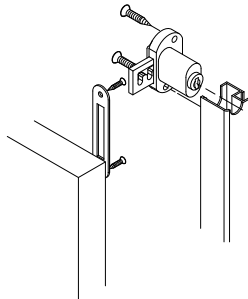

Aluminium Frame Door Lock - For Swing Door

- * Material: zinc alloy
- * Compatible profile to fit on aluminium frame door
- * For single door or double doors

68300 Lock for single inset door

68301 Lock for single overlay door

Item No.	Cylinder size (DxL)
68542	∅16.5x21mm

05-4 Aluminium Frame & Drawer Locks

68570 Drawer Lock

- * Material: zinc alloy
- * Optional models: normal, right hand or left hand
- * Finish: nickel, brass, black or gold plated
- * Accessory: 1 pc of rosette
- * Available in K/A (key alike), K/D (key different) and master key system

Item No.	Cylinder size (DxL)
68570-22	Ø19x22mm
68570-26	Ø19x26mm
68570-30	Ø19x30mm

68530 Drawer Lock

- * Housing: plastic, black or nickel plated
- * Cylinder: zinc alloy, nickel
- * Plug: zinc alloy
- * Accessory: 1 pc of rosette
- * Available in K/A (key alike), K/D (key different)

68004 Rotating Bar Lock With Handle

Item No.	Handle size
68004	Ø30x28mm

68005 Side Mount Central Lock

Item No.	Cylinder size (DxL)
68005	Ø19x25mm

68006 Slam Lock

Item No.	Cylinder size (DxL)
68006-22	Ø19x22mm
68006-26	Ø19x26mm
68006-30	Ø19x30mm