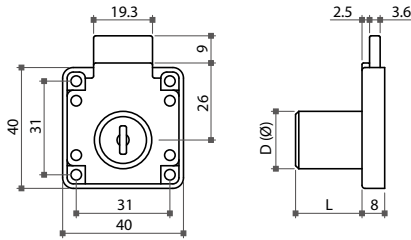

Item No.	Cylinder size (DxL)
68590-22	∅19x22mm
68590-30	∅19x30mm

68542 Mortise Lock

- * For roller shutters
- * Material: cylinder in zinc alloy and lock case in plastic
- * Finish: nickel, brass, black or gold plated
- * Accessories: 1 pc of rosette and 1 pc of strike plate
- * Available in K/A (key alike), K/D (key different) and master key system

Item No.	Cylinder size (DxL)
68542	∅16.5x21mm

05-4 Aluminium Frame & Drawer Locks

68570 Drawer Lock

- * Material: zinc alloy
- * Optional models: normal, right hand or left hand
- * Finish: nickel, brass, black or gold plated
- * Accessory: 1 pc of rosette
- * Available in K/A (key alike), K/D (key different) and master key system

Item No.	Cylinder size (DxL)
68570-22	Ø19x22mm
68570-26	Ø19x26mm
68570-30	Ø19x30mm

68530 Drawer Lock

- * Housing: plastic, black or nickel plated
- * Cylinder: zinc alloy, nickel
- * Plug: zinc alloy
- * Accessory: 1 pc of rosette
- * Available in K/A (key alike), K/D (key different)

Item No.	Cylinder size (DxL)
68530-23	Ø19x23mm
68530-30	Ø19x30mm

05-4 Aluminium Frame & Drawer Locks

68560 Drawer Lock

- * Material: plastic
- * Finish: nickel, brown, black or brass plated
- * Accessory: 1 pc of rosette