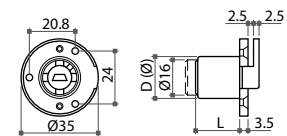

68001 Drawer Lock

Item No.	Cylinder size (DxL)
68001-22	Ø19x22mm
68001-26	Ø19x26mm
68001-30	Ø19x30mm

68002 Sliding Door Push Lock

Item No.	Cylinder size (DxL)
68002	Ø19x25mm

68003 Front Central Lock

Item No.	Cylinder size (DxL)
68003	Ø16.5x17.5mm
68003-19	Ø19x17.5mm

68004 Rotating Bar Lock With Handle

Item No.	Handle size
68004	Ø30x28mm

68005 Side Mount Central Lock

Item No.	Cylinder size (DxL)
68005	Ø19x25mm

68006 Slam Lock

Item No.	Cylinder size (DxL)
68006-22	Ø19x22mm
68006-26	Ø19x26mm
68006-30	Ø19x30mm

05-5 Plug Locks

68007 Cam Lock

Item No.	Cylinder size (DxL)	Cam type
68007-SC	Ø16.5x17.5mm	straight cam
68007-OC	Ø16.5x17.5mm	offset cam

68008 Cupboard Lock

Item No.	Cylinder size (DxL)
68008	Ø19x25mm

68010 Push Lock

Item No.	Cylinder size (DxL)
68010	Ø19x25mm

68011 Handle Lock

Item No.	L
68011-22	22mm
68011-26	26mm
68011-30	30mm

68012 Screw-fixing Cam Lock

Item No.	Cylinder size (DxL)
68012-26	Ø19x26mm
68012-30	Ø19x30mm