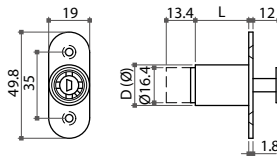

Item No.	Cylinder size (DxL)
68580	Ø20x20.5mm
68588	Ø16.5x19.5mm

Cupboard Lock

- * Material: steel
- * Finish: brass plated

Item No.	W
68840	2-1/2" (63.5mm)
68841	2" (50.8mm)

05-5 Plug Locks

Plug Removable Furniture Lock

68001 Drawer Lock

Item No.	Cylinder size (DxL)
68001-22	Ø19x22mm
68001-26	Ø19x26mm
68001-30	Ø19x30mm

68002 Sliding Door Push Lock

Item No.	Cylinder size (DxL)
68002	Ø19x25mm

68003 Front Central Lock

Item No.	Cylinder size (DxL)
68003	Ø16.5x17.5mm
68003-19	Ø19x17.5mm

68004 Rotating Bar Lock With Handle

Item No.	Handle size
68004	Ø30x28mm

68005 Side Mount Central Lock

Item No.	Cylinder size (DxL)
68005	Ø19x25mm

68006 Slam Lock

Item No.	Cylinder size (DxL)
68006-22	Ø19x22mm
68006-26	Ø19x26mm
68006-30	Ø19x30mm

05-5 Plug Locks

68007 Cam Lock

Item No.	Cylinder size (DxL)	Cam type
68007-SC	Ø16.5x17.5mm	straight cam
68007-OC	Ø16.5x17.5mm	offset cam

68008 Cupboard Lock

Item No.	Cylinder size (DxL)
68008	Ø19x25mm

68010 Push Lock