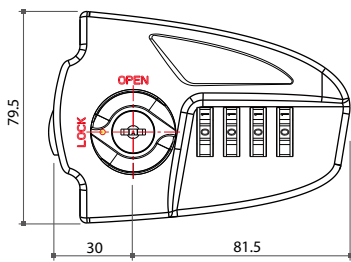

05-2 Digital Locks

68413 Combination Lock for Personal Locker

- 4-digit combination lock
- Free code-programming
- Master key for management control can be required
- Operation:
  1) Make sure the plug is in "Open" position
  2) Open the door to put into personal belongings and close the door
  3) Program 4-digit code. Remember the code
  4) Turn the knob to "Lock" position. Change digits at random
  5) Door is locked