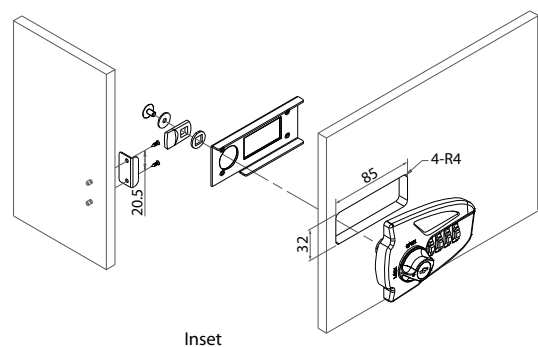

05-2 Digital Locks

68413 Combination Lock for Personal Locker

- 4-digit combination lock
- Free code-programming
- Master key for management control can be required
- Operation:
  1) Make sure the plug is in "Open" position
  2) Open the door to put into personal belongings and close the door
  3) Program 4-digit code. Remember the code
  4) Turn the knob to "Lock" position. Change digits at random
  5) Door is locked

* The 4-digit combination lock is applicable to the following places: shopping mall storage lockers, school student lockers, golf club and swimming pool member and public lockers, office staff lockers and more

For Wooden Cabinet