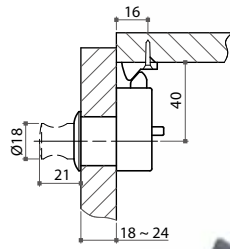

For Steel Cabinet

For Wooden Cabinet

05-3 Push Locks

68510 Push Latch With Knob

- * Material: plastic base with zinc alloy or plastic handle
- * Finish: gold, nickel, black nickel, matt nickel or matt gold
- * Accessory: 1 pc of plastic strike plate
- * Ø25mm drilling hole
- * For door of 18 ~ 24mm thickness
- * **6851-P03** 3mm spacer is required for 15 ~ 17mm thick door

Item No.	Cylinder size (DxL)
68930	Ø19x21mm

68780 Push Lock

- * For wooden sliding door
- * Material: zinc alloy
- * Finish: nickel, brass, black or gold plated
- * Accessory: 1 pc of rosette
- * Available in K/A (key alike), K/D (key different) and master key system

Item No.	Cylinder size (DxL)
68780	Ø19x22mm

* 30mm L. cylinder is also available

68790 Push Lock

- * For file cabinet
- * Material: zinc alloy
- * Finish: nickel, brass or black plated
- * Accessory: 1 pc of rosette
- * Available in K/A (key alike), K/D (key different) and master key system