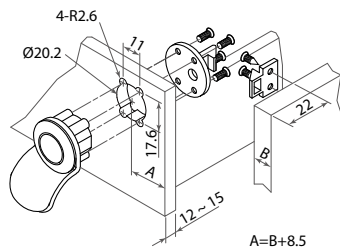

68470 Push Latch With Handle

- Material: zinc alloy latch, soft plastic handle
- Finish: gold, nickel, black nickel, matt nickel or matt gold
- For door of 12 ~ 15mm thickness
- Accessory: 1 pc of plastic strike plate
- Close the cabinet door/drawer and it will be locked automatically
- Hold the soft plastic handle and push the central button to open the cabinet door/drawer