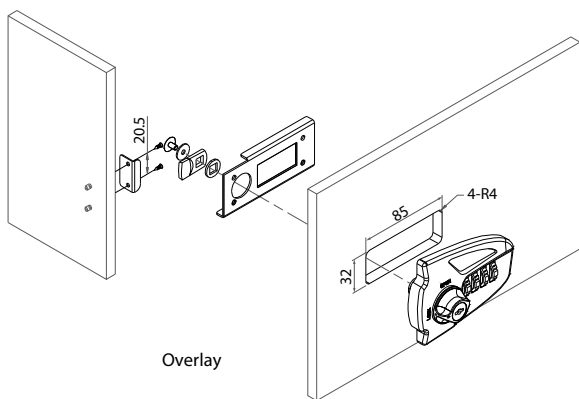

* The 4-digit combination lock is applicable to the following places: shopping mall storage lockers, school student lockers, golf club and swimming pool member and public lockers, office staff lockers and more

For Steel Cabinet