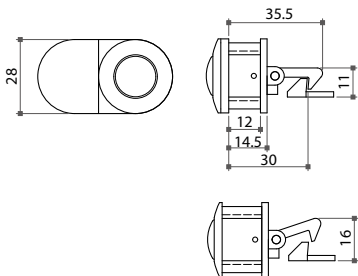

68470 Push Latch With Handle

- Material: zinc alloy latch, soft plastic handle
- Finish: gold, nickel, black nickel, matt nickel or matt gold
- For door of 12 ~ 15mm thickness
- Accessory: 1 pc of plastic strike plate
- Close the cabinet door/drawer and it will be locked automatically
- Hold the soft plastic handle and push the central button to open the cabinet door/drawer