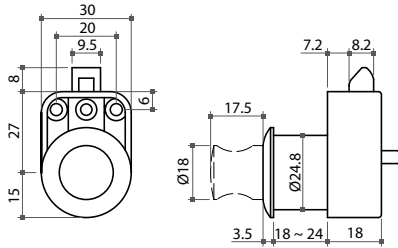

For Steel Cabinet

For Wooden Cabinet

05-3 Push Locks

68510 Push Latch With Knob

- * Material: plastic base with zinc alloy or plastic handle
- * Finish: gold, nickel, black nickel, matt nickel or matt gold
- * Accessory: 1 pc of plastic strike plate
- * Ø25mm drilling hole
- * For door of 18 ~ 24mm thickness
- * **6851-P03** 3mm spacer is required for 15 ~ 17mm thick door

Item No.	Cylinder size (DxL)
68930	Ø19x21mm

68780 Push Lock

- * For wooden sliding door
- * Material: zinc alloy
- * Finish: nickel, brass, black or gold plated
- * Accessory: 1 pc of rosette
- * Available in K/A (key alike), K/D (key different) and master key system

Item No.	Cylinder size (DxL)
68780	Ø19x22mm

* 30mm L. cylinder is also available

68790 Push Lock

- * For file cabinet
- * Material: zinc alloy
- * Finish: nickel, brass or black plated
- * Accessory: 1 pc of rosette
- * Available in K/A (key alike), K/D (key different) and master key system