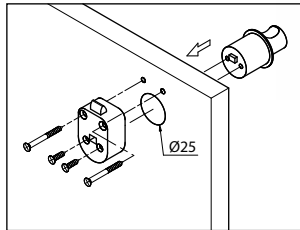

For Steel Cabinet

For Wooden Cabinet

05-3 Push Locks

68510 Push Latch With Knob

- * Material: plastic base with zinc alloy or plastic handle
- * Finish: gold, nickel, black nickel, matt nickel or matt gold
- * Accessory: 1 pc of plastic strike plate
- * Ø25mm drilling hole
- * For door of 18 ~ 24mm thickness
- * **6851-P03** 3mm spacer is required for 15 ~ 17mm thick door

Item No.	Cylinder size (DxL)
68930	Ø19x21mm

68780 Push Lock

- * For wooden sliding door
- * Material: zinc alloy
- * Finish: nickel, brass, black or gold plated
- * Accessory: 1 pc of rosette
- * Available in K/A (key alike), K/D (key different) and master key system

Item No.	Cylinder size (DxL)
68780	Ø19x22mm

* 30mm L. cylinder is also available

68790 Push Lock

- * For file cabinet
- * Material: zinc alloy
- * Finish: nickel, brass or black plated
- * Accessory: 1 pc of rosette
- * Available in K/A (key alike), K/D (key different) and master key system