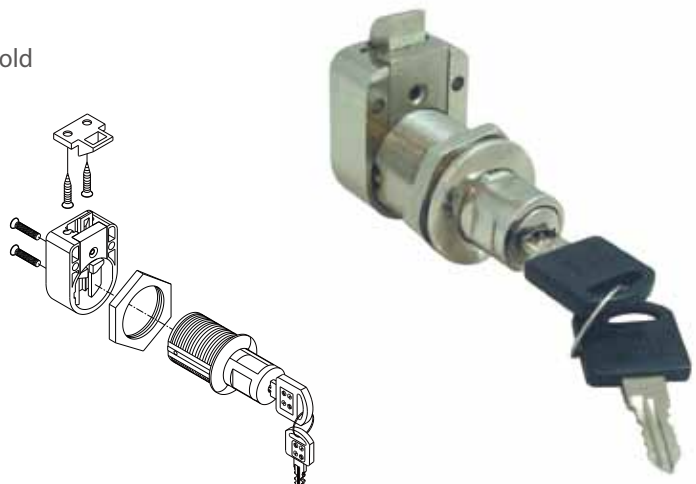

68480 Push Lock With Key

- Material: zinc alloy
- Finish: gold, nickel, black nickel, matt nickel or matt gold
- With 2 keys