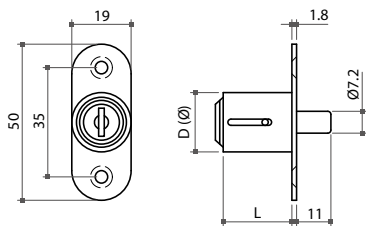

Item No.	Cylinder size (DxL)
68930	Ø19x21mm

68780 Push Lock

- * For wooden sliding door
- * Material: zinc alloy
- * Finish: nickel, brass, black or gold plated
- * Accessory: 1 pc of rosette
- * Available in K/A (key alike), K/D (key different) and master key system

Item No.	Cylinder size (DxL)
68780	Ø19x22mm

* 30mm L. cylinder is also available

68790 Push Lock

- * For file cabinet
- * Material: zinc alloy
- * Finish: nickel, brass or black plated
- * Accessory: 1 pc of rosette
- * Available in K/A (key alike), K/D (key different) and master key system