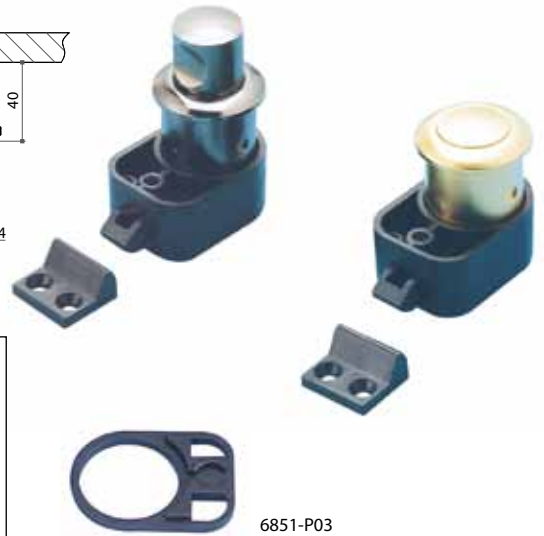

For Steel Cabinet

For Wooden Cabinet

05-3 Push Locks

68510 Push Latch With Knob

- * Material: plastic base with zinc alloy or plastic handle
- * Finish: gold, nickel, black nickel, matt nickel or matt gold
- * Accessory: 1 pc of plastic strike plate
- * Ø25mm drilling hole
- * For door of 18 ~ 24mm thickness
- * **6851-P03** 3mm spacer is required for 15 ~ 17mm thick door

6851-P03

68470 Push Latch With Handle

- * Material: zinc alloy latch, soft plastic handle
- * Finish: gold, nickel, black nickel, matt nickel or matt gold
- * For door of 12 ~ 15mm thickness
- * Accessory: 1 pc of plastic strike plate
- * Close the cabinet door/drawer and it will be locked automatically
- * Hold the soft plastic handle and push the central button to open the cabinet door/drawer

Item No.	Cylinder size (DxL)
68930	Ø19x21mm

68780 Push Lock

- * For wooden sliding door
- * Material: zinc alloy
- * Finish: nickel, brass, black or gold plated
- * Accessory: 1 pc of rosette
- * Available in K/A (key alike), K/D (key different) and master key system

Item No.	Cylinder size (DxL)
68780	Ø19x22mm

* 30mm L. cylinder is also available

68790 Push Lock

- * For file cabinet
- * Material: zinc alloy
- * Finish: nickel, brass or black plated
- * Accessory: 1 pc of rosette
- * Available in K/A (key alike), K/D (key different) and master key system