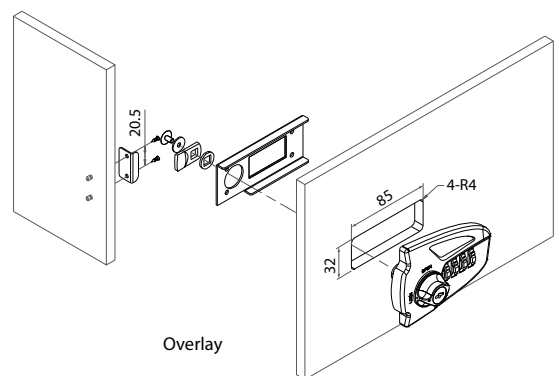

For Wooden Cabinet