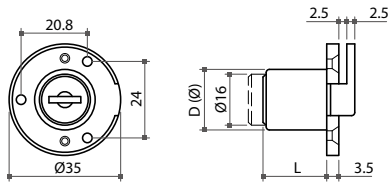

Item No.	Cylinder size (DxL)
68930	Ø19x21mm

68780 Push Lock

- * For wooden sliding door
- * Material: zinc alloy
- * Finish: nickel, brass, black or gold plated
- * Accessory: 1 pc of rosette
- * Available in K/A (key alike), K/D (key different) and master key system

Item No.	Cylinder size (DxL)
68780	Ø19x22mm

* 30mm L. cylinder is also available

68790 Push Lock

- * For file cabinet
- * Material: zinc alloy
- * Finish: nickel, brass or black plated
- * Accessory: 1 pc of rosette
- * Available in K/A (key alike), K/D (key different) and master key system