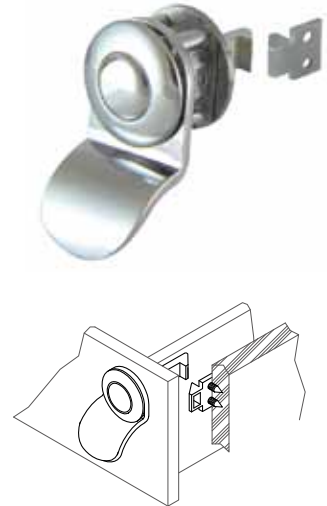

For Steel Cabinet

For Wooden Cabinet

05-3 Push Locks

68510 Push Latch With Knob

- * Material: plastic base with zinc alloy or plastic handle
- * Finish: gold, nickel, black nickel, matt nickel or matt gold
- * Accessory: 1 pc of plastic strike plate
- * Ø25mm drilling hole
- * For door of 18 ~ 24mm thickness
- * **6851-P03** 3mm spacer is required for 15 ~ 17mm thick door

6851-P03

68470 Push Latch With Handle

- * Material: zinc alloy latch, soft plastic handle
- * Finish: gold, nickel, black nickel, matt nickel or matt gold
- * For door of 12 ~ 15mm thickness
- * Accessory: 1 pc of plastic strike plate
- * Close the cabinet door/drawer and it will be locked automatically
- * Hold the soft plastic handle and push the central button to open the cabinet door/drawer

Item No.	Cylinder size (DxL)
68930	Ø19x21mm

68780 Push Lock

- * For wooden sliding door
- * Material: zinc alloy
- * Finish: nickel, brass, black or gold plated
- * Accessory: 1 pc of rosette
- * Available in K/A (key alike), K/D (key different) and master key system

Item No.	Cylinder size (DxL)
68780	Ø19x22mm

* 30mm L. cylinder is also available

68790 Push Lock

- * For file cabinet
- * Material: zinc alloy
- * Finish: nickel, brass or black plated
- * Accessory: 1 pc of rosette
- * Available in K/A (key alike), K/D (key different) and master key system