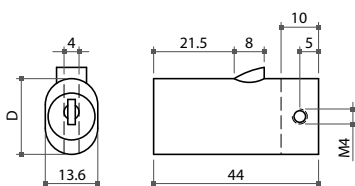

Item No.	Cylinder size (DxL)
68930	Ø19x21mm

68780 Push Lock

- * For wooden sliding door
- * Material: zinc alloy
- * Finish: nickel, brass, black or gold plated
- * Accessory: 1 pc of rosette
- * Available in K/A (key alike), K/D (key different) and master key system

Item No.	Cylinder size (DxL)
68780	Ø19x22mm

* 30mm L. cylinder is also available

68790 Push Lock

- * For file cabinet
- * Material: zinc alloy
- * Finish: nickel, brass or black plated
- * Accessory: 1 pc of rosette
- * Available in K/A (key alike), K/D (key different) and master key system

Item No.	Cylinder size (D)
68790	20.2mm

Алматы (7273)495-231
Ангарск (3955)60-70-56
Архангельск (8182)63-90-72
Астрахань (8512)99-46-04
Барнаул (3852)73-04-60
Белгород (4722)40-23-64
Благовещенск (4162)22-76-07
Брянск (4832)59-03-52
Владивосток (423)249-28-31
Владикавказ (8672)28-90-48
Владимир (4922)49-43-18
Волгоград (844)278-03-48
Вологда (8172)26-41-59
Воронеж (473)204-51-73
Екатеринбург (343)384-55-89