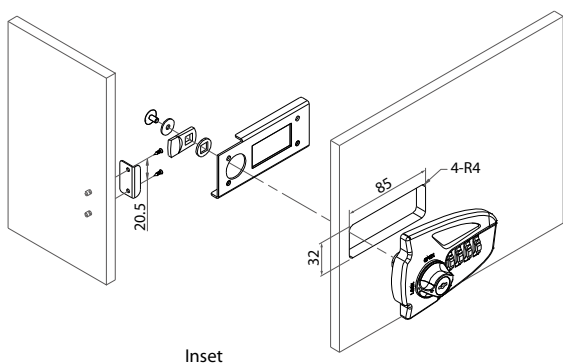

* The 4-digit combination lock is applicable to the following places: shopping mall storage lockers, school student lockers, golf club and swimming pool member and public lockers, office staff lockers and more

For Steel Cabinet