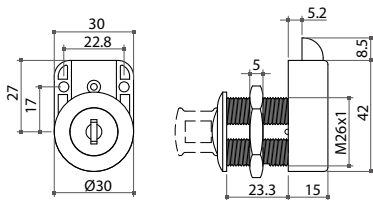

68480 Push Lock With Key

- Material: zinc alloy
- Finish: gold, nickel, black nickel, matt nickel or matt gold
- With 2 keys