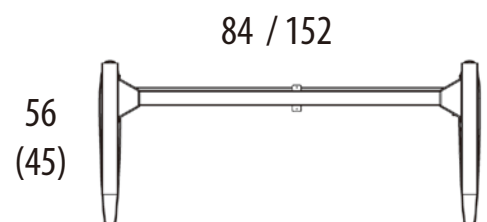

Item no	Color	Width
501-7 7S	Silver	94 cm
501-7 7B	Black	94 cm

66-118 cm

Max loading **70** (kg)

58
(41)

94
(75)

() indicates the target of tabletop support

66-118 cm

501-17 7S156
For Table top 160~200cm

Max loading 80 (kg)

501-17 7S096
For Table top 100~160cm

Simplicity and elegance define the 501-17. Sleek modern casters provide mobility when needed and the retractable cable tray offers practical convenience. A very popular choice at a very affordable price.

Item no	Color	Width
501-17 7S096	Silver	96 cm
501-17 7S156	Silver	156 cm

() indicates the target of tabletop support

Flexibility is key to the new 501-27 series. It is available in three widths and with top brackets measuring just 45cm it accommodates very narrow top sizes. A max load on 125 kg and safety stop feature make this desk complete. With a height range of 54cm to 119cm it is perfect for the smallest to the tallest users.

Item no	Color	Width
501-27 9S084	Silver	84 cm
501-27 9S152	Silver	152 cm

55-120 cm

Max loading 125 (kg)

() indicates the target of tabletop support

Алматы (7273)495-231
Ангарск (3955)60-70-56
Архангельск (8182)63-90-72
Астрахань (8512)99-46-04
Барнаул (3852)73-04-60
Белгород (4722)40-23-64
Благовещенск (4162)22-76-07
Брянск (4832)59-03-52
Владивосток (423)249-28-31
Владикавказ (8672)28-90-48
Владимир (4922)49-43-18
Волгоград (844)278-03-48
Вологда (8172)26-41-59
Воронеж (473)204-51-73
Екатеринбург (343)384-55-89