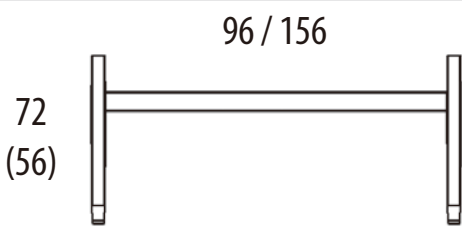

Item no	Color	Width
501-7 7S	Silver	94 cm
501-7 7B	Black	94 cm

66-118 cm

Max loading **70** (kg)

58
(41)

94
(75)

() indicates the target of tabletop support

66-118 cm

501-17 7S156
For Table top 160~200cm

Max loading 80 (kg)

501-17 7S096
For Table top 100~160cm

Simplicity and elegance define the 501-17. Sleek modern casters provide mobility when needed and the retractable cable tray offers practical convenience. A very popular choice at a very affordable price.

Item no	Color	Width
501-17 7S096	Silver	96 cm
501-17 7S156	Silver	156 cm

() indicates the target of tabletop support

Flexibility is key to the new 501-27 series. It is available in three widths and with top brackets measuring just 45cm it accommodates very narrow top sizes. A max load on 125 kg and safety stop feature make this desk complete. With a height range of 54cm to 119cm it is perfect for the smallest to the tallest users.

Item no	Color	Width
501-27 9S084	Silver	84 cm
501-27 9S152	Silver	152 cm

55-120 cm

Max loading 125 (kg)

() indicates the target of tabletop support

Алматы (7273)495-231
Ангарск (3955)60-70-56
Архангельск (8182)63-90-72
Астрахань (8512)99-46-04
Барнаул (3852)73-04-60
Белгород (4722)40-23-64
Благовещенск (4162)22-76-07
Брянск (4832)59-03-52
Владивосток (423)249-28-31
Владикавказ (8672)28-90-48
Владимир (4922)49-43-18
Волгоград (844)278-03-48
Вологда (8172)26-41-59
Воронеж (473)204-51-73
Екатеринбург (343)384-55-89