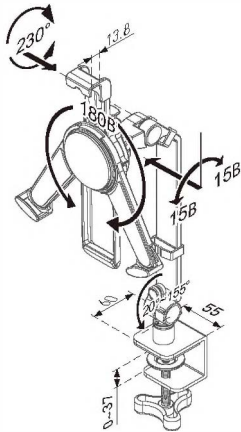

TA-111 clamp-fix