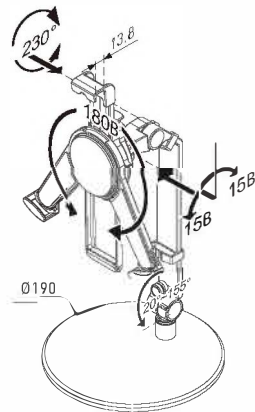

TA-131 desk stand