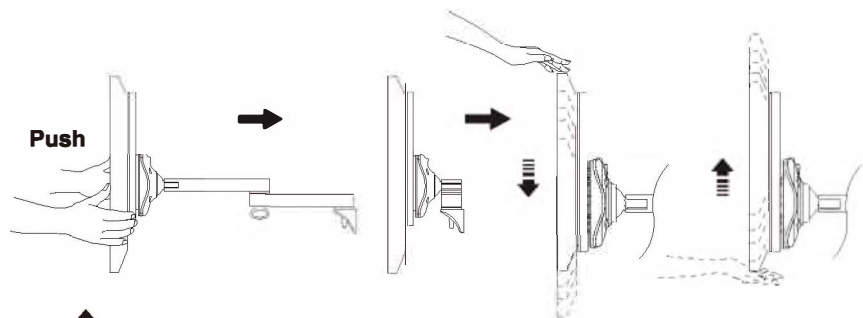

# Wall Mount

**88700**  
W124xD456xH194mm

**88702**  
W124xD286xH164mm

**88701**  
W124xD116xH163mm

LCD/TV size	Max. Load Capacity	Pan	Rotation	Tilt	VESA	Quick Release	Lock (Anti-theft kit)	Front end height adjuster
≤ 24"	12 kg (26.4 lbs)	180°	360°	±30°	75x75mm 100x100mm	Yes	Option	Option

## runner

Front end height adjustment

- A front end height adjustment use an optimal solution for a health and comfortable work environment.
- Elevates monitor height to provide more comfort viewing posture.
- Easy adjust, 150mm height adjusts range.
- Aluminum construction