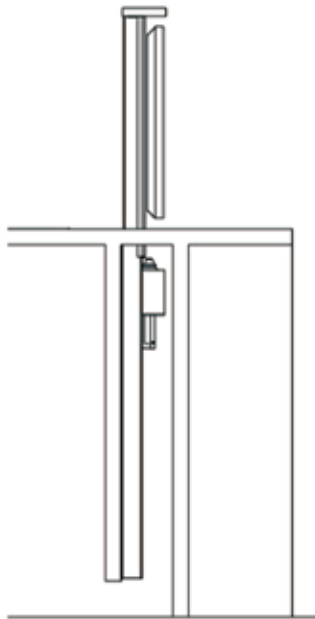

16-7 TV Lifts

PL460A-MB Monitor Lifter

- Computer screen (monitor) and printer can be hidden when not in use
- For use in conference, training room and schools
- Plenty of PL460A can be used together in one large table
- For use in home office or kitchen island & table, limit access to your computer by storing remote control to secure private information, protects your computer from dust, sunlight and static electricity
- VESA bracket included, in various sizes: 50x50, 75x75, 100x100, 100x120, 200x200mm
- Lifting capacity: 0 ~ 50 kgs
- Input power 110 ~ 240 VAC / 50 ~ 60 Hz
- AC plug: EU / UK / US / NZ / AUS