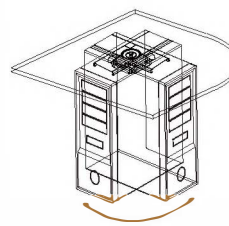

## Slim CPU Holder

- Stylish, modular design accommodates various CPU sizes.
- Height range adjusts in ¾" (2 cm) increments.
- CPU stores below work surface to protect against dust and save workspace.
- Easy access to rear of CPU and under-desk storage.
- Anti-Theft lock kit option available.
- Sturdy steel construction.
- Multiple mounting options include fixed wall mount, fixed

### Mounting Options:

Wall / Side mount

Under desk mount

Track mount

3 side support locations accommodate CPU sizes

2 bottom plate locations accommodate CPU sizes

360° swivel easy access to back CPU

89313  
Anti-theft kit