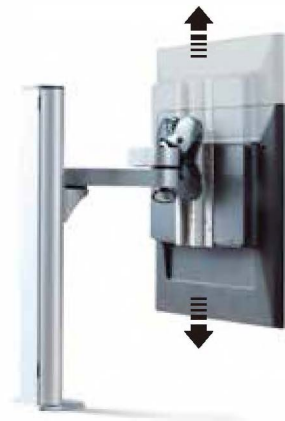

# Wall Mount

**88700**  
W124xD456xH194mm

**88702**  
W124xD286xH164mm

**88701**  
W124xD116xH163mm

LCD/TV size	Max. Load Capacity	Pan	Rotation	Tilt	VESA	Quick Release	Lock (Anti-theft kit)	Front end height adjuster
≤ 24"	12 kg (26.4 lbs)	180°	360°	±30°	75x75mm 100x100mm	Yes	Option	Option

## runner

Front end height adjustment

- A front end height adjustment use an optimal solution for a health and comfortable work environment.
- Elevates monitor height to provide more comfort viewing posture.
- Easy adjust, 150mm height adjusts range.
- Aluminum construction