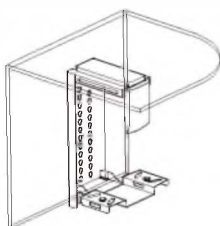

Mounting Options:

Wall / Side mount