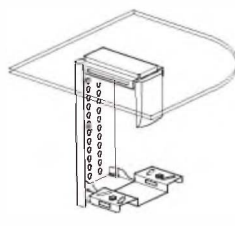

Under desk mount