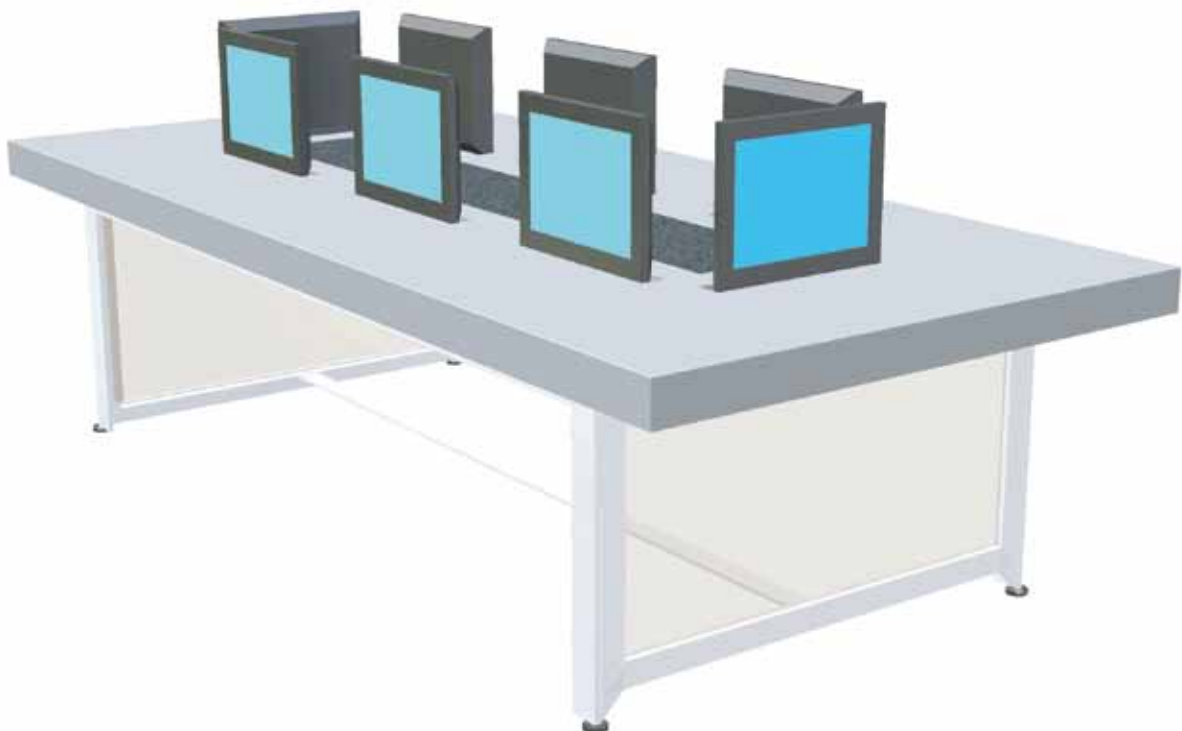

### Feature

- Features a lightweight and streamlined design
- Helps LED monitors to be used with various mounting solutions for ergonomic benefits
- LED monitors easily snaps into holder on the three corners for secure placement

## CS50 Slim CPU Holder

- \* Slim design to save space
- \* Solid structure with easy adjustment
- \* For CPU size: adjustable width from 50-100mm and height from 200-358mm

## PL460A-MB Monitor Lifter

- \* Computer screen (monitor) and printer can be hidden when not in use
- \* For use in conference, training room and schools
- \* Plenty of PL460A can be used together in one large table
- \* For use in home office or kitchen island & table, limit access to your computer by storing remote control to secure private information, protects your computer from dust, sunlight and static electricity
- \* VESA bracket included, in various sizes: 50x50, 75x75, 100x100, 100x120, 200x200mm
- \* Lifting capacity: 0 ~ 50 kgs
- \* Input power 110 ~ 240 VAC / 50 ~ 60 Hz
- \* AC plug: EU / UK / US / NZ / AUS