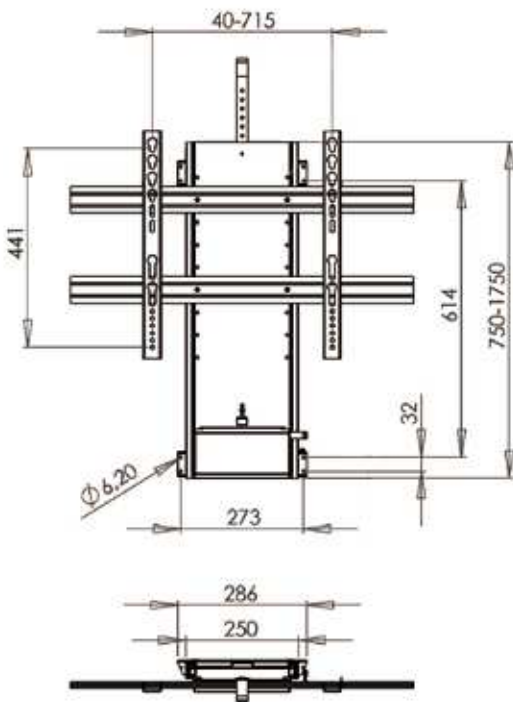

16-7 TV Lifts

PL1000 Flat Panel TV Lifter

- Material: steel, black powder coated
- Operations: switch & remote control
- Loading capacity:
  min. 5 kgs ~ max. 100 kgs
- Max. stroke: 1,000mm
- Easy and fast mounting
- Reverse safety function
- Option: VESA bracket
- For 37" ~ 70" TV
- Reverse installation also available