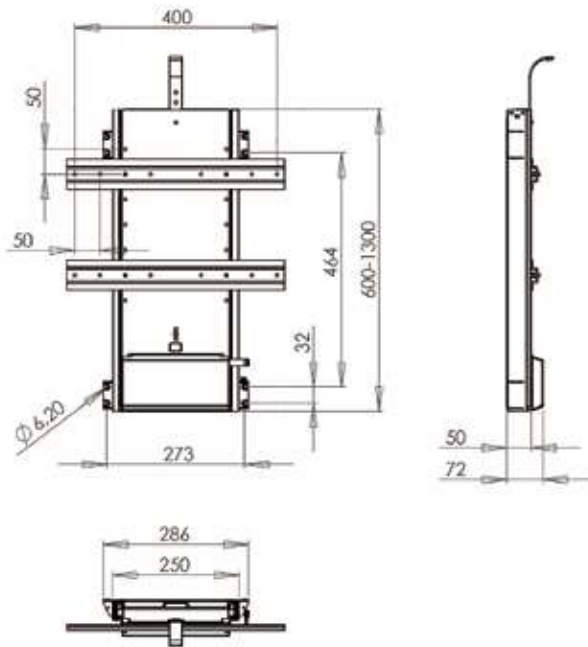

16-7 TV Lifts

PL700 Flat Panel TV Lifter

- Material: steel, black powder coated
- Operations: switch & remote control
- Loading capacity: min. 5 kgs ~ max. 100 kgs
- Max. stroke: 700mm
- Easy and fast mounting
- Reverse safety function
- Optional: VESA bracket
- For 26" ~ 42" TV
- Reverse installation also available