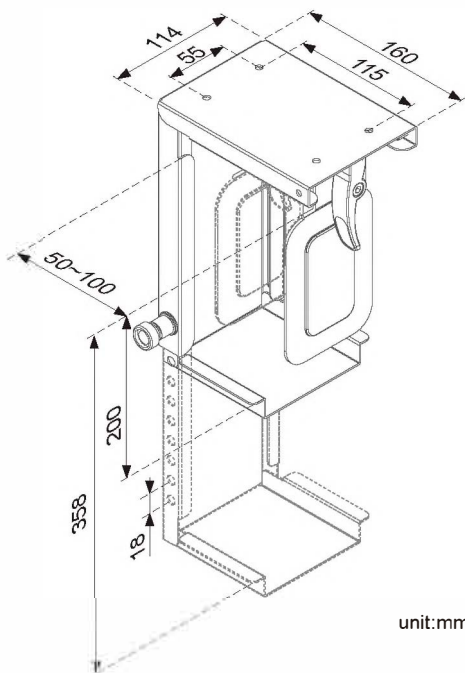

## OP-035 VESA Mount Adapter for LED Monitor

- Loading: ~ 6 kgs
- Screen size: 19" ~ 24" LED Monitor
- Connects any VESA-compliant mounting solution with a 75 x 75mm attachment
- Material: iron & plastic ABS
- Color: black

## CS50 Slim CPU Holder

- \* Slim design to save space
- \* Solid structure with easy adjustment
- \* For CPU size: adjustable width from 50-100mm and height from 200-358mm