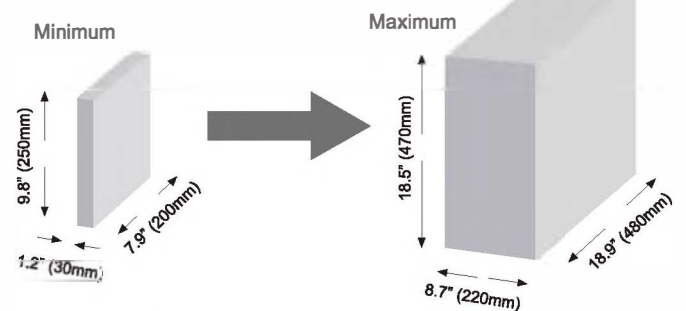

Volume Range