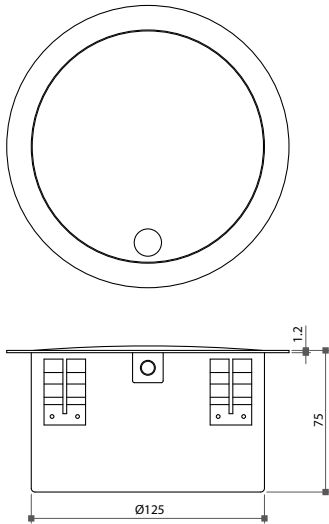

16-4 Cable Organizers

88600 Round Power Station

- Consists of 2 grounded outlets, 1 reset switch, 2 universal lan jacks and 10' power cord
- Installed on desk & table, ideal for any work station in office or hotel
- Mounting hole: $\text{Ø}129\text{mm}$
- Press to open or close
- Color: black