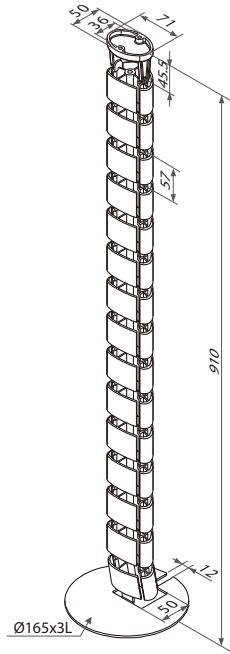

89920 Vertical Cable Duct, screw mount type

- To conduct cables to the ground
- Screw fixing underneath desktop
- Regular length 890mm, can be adjusted by removing or adding duct segments
- Color: black, white, gray or translucent