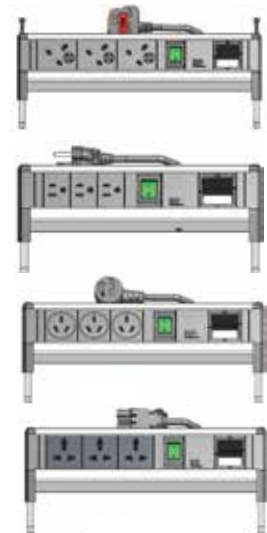

DESK 1 PDU

Features:

- **Flexibility**

Desk is the ideal solution for power, media & data whenever workstations must be flexible.

- **Versatility**

The unit can be mounted on desk/tabletops or can free-standing.

- **Safety Concern**

With On/Off switch

With On/Off Switch PDU 1 x Custom Module; Aluminium Profile

Art. No.	Descriptions

902.0109	3 x UK45° black socket outlets Power input: 2.0M H05VV-F3G1.5mm², BS13A plug 3.15A individually fused, child proof
902.0110	3 x US black socket outlets Power input: 2.0M SJT3C AWG14, NEMA5-15 plug Child-proof
902.0162	3 x CCC black socket outlets Power input: 2.0M RVV3G1.0mm², CCC10A plug Child-proof
902.0163	3 x Universal black socket outlets Power input: 0.1M H05VV-F3G1.5mm², GST18i3 plug

Without Switch PDU 1 x Custom Module; Aluminium Profile

Art. No.	Descriptions

902.0164	3 x UK45° black socket outlets Power input: 2.0M H05VV-F3G1.5mm², BS13A plug 3.15A individually fused, child proof
902.0165	3 x US black socket outlets Power input: 2.0M SJT3C AWG14, NEMA5-15 plug Child-proof
902.0166	3 x CCC black socket outlets Power input: 2.0M RVV3G1.0mm², CCC10A plug Child-proof
902.0167	3 x Universal black socket outlets Power input: 0.1M H05VV-F3G1.5mm², GST18i3 plug