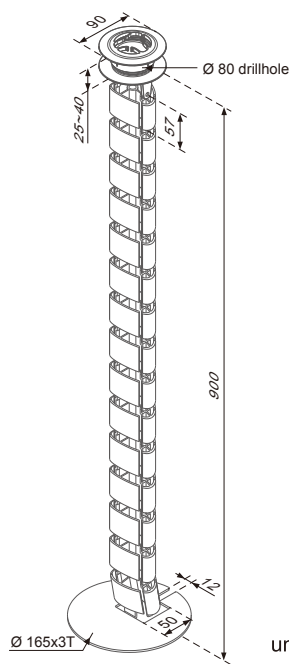

Black

Grey

White

Translucent

**89920**  
screw mount type

**89921**  
clamp mount type

**89923**  
grommet mount type

unit:mm