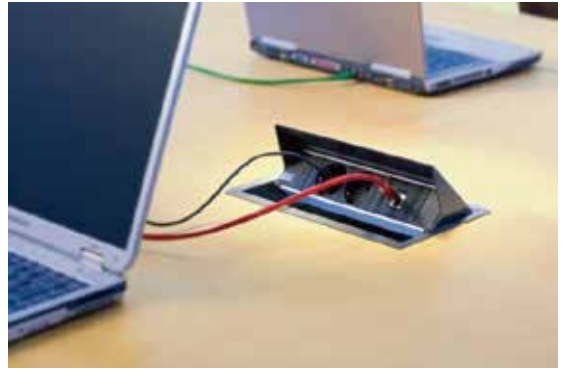

### ■ Easy To Access

Unrestricted access to power, media & data just simply by opening the cover.

### ■ Clear & Neat

Integrated brush insert for closing when cables are connected without jamming.