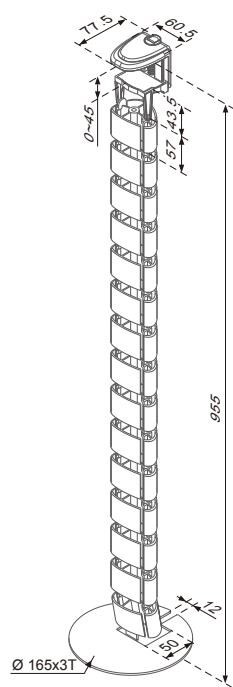

Black

Grey

White

Translucent

**89920**  
screw mount type

**89921**  
clamp mount type

**89923**  
grommet mount type

unit:mm

## 8992 5-Piece Extension Kit

### 89920 Vertical Cable Duct, screw mount type

- To conduct cables to the ground
- Screw fixing underneath desktop
- Regular length 890mm, can be adjusted by removing or adding duct segments
- Color: black, white, gray or translucent

## Built-in Frame

Outer dimensions: L241.5 x W73 (mm) Built-in dimensions: L224.5 x W60 (mm) Built-in depth: 35.5 (mm)