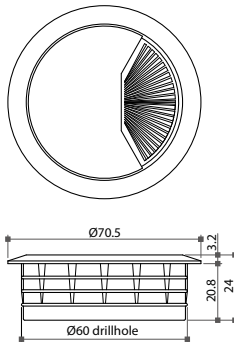

58773 Plastic Cable Cover

- For Ø60mm drillhole
- With spring loaded fan
- Material: plastic
- Color: black, white, brown, beige & gray

Item No.	Drillhole
58773	Ø60mm