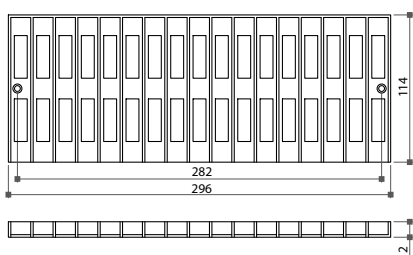

90265 Side Mount 17 DVD Rack

* Holds 17 pcs of DVD