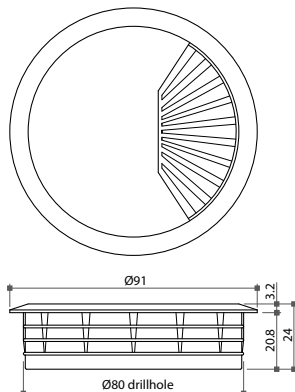

58778 Plastic Cable Cover

- For Ø80mm drillhole
- With spring loaded fan
- Material: plastic
- Color: black, white, brown, beige & gray

Item No.	Drillhole
58778	Ø80mm