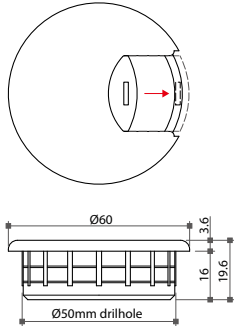

16-4 Cable Organizers

58779 Plastic Cable Cover

- For Ø50mm drillhole
- Material: plastic
- Color: black, white, brown, gray & silver coated (SV)

Item No.	Drillhole
58779	Ø50mm