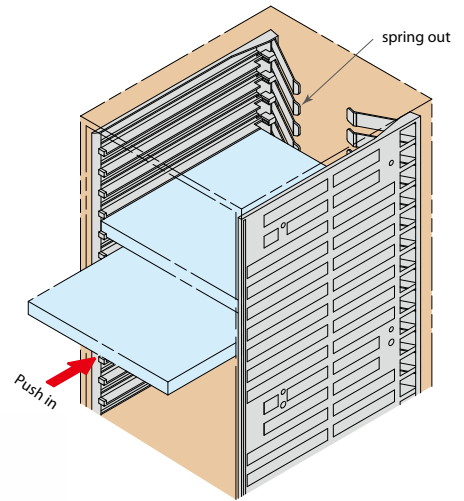

16-5 Media Storage

Spring-Out CD/DVD Holders

- With plastic spring at the rear, to spring out CD/DVD upon finger-pushing
- Side mounting with screws, horizontal storage
- 2 pcs (pair) for use
- Material: plastic
- Color: black (BB) or silver gray (SY)