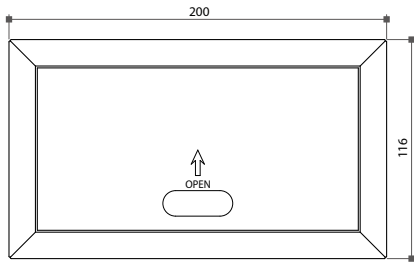

16-4 Cable Organizers

88606 Multi Receptacle Extension Box

- Consists of 2 grounded outlets, 1 reset switch, 2 universal LAN jacks and 10' power cord
- Rectangular box, outer dimensions: 200x116x75mm
- Mounting hole : 179x98mm
- Press to open or close
- Installed on desk & conference / meeting table, ideal for any work station in office or hotel

(Open)