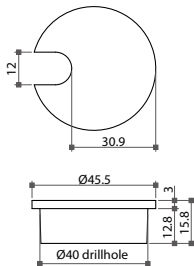

### 58750

- \* For Ø64mm drillhole

Item No.	Drillhole
58710	Ø40mm
58730	Ø40mm
58750	Ø64mm