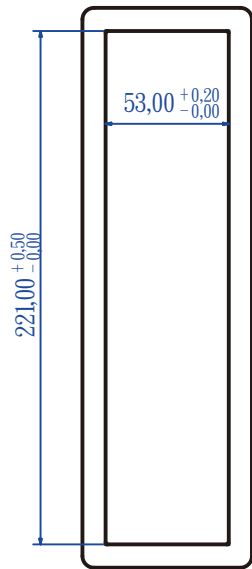

Assembly dimension: 225mm x 60mm