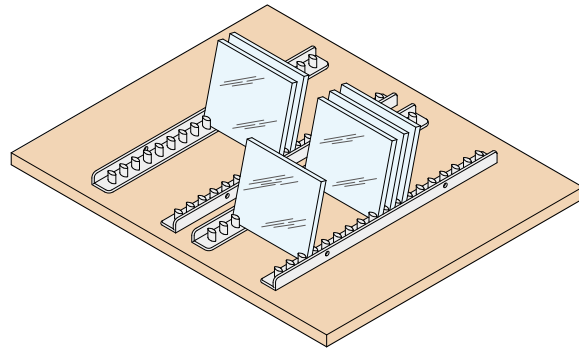

16-5 Media Storage

Audio / Video Storage Strip

- Mounting with screws or self-adhesive foam tape
- 2 pcs (pair) for use
- Material: plastic
- Color: black (BB) or silver gray (SY)