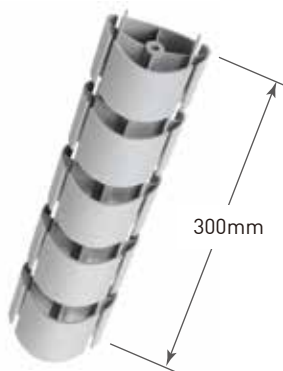

8992 5-Piece Extension Kit

- For the higher desks or bar stool
- For electric height adjustable desk, please add 1 or 2 kits