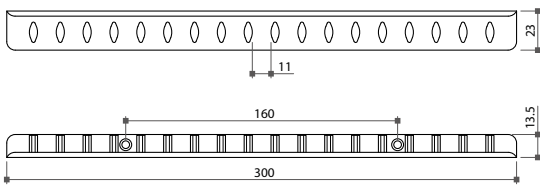

90212 17 CD Holder

- Holds 17 pcs of CD