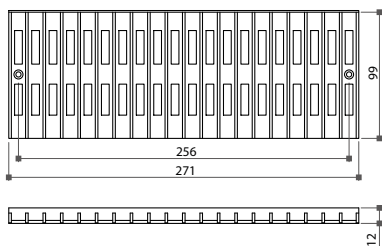

90216 Side Mount 20 CD Rack

* Holds 20 pcs of CD