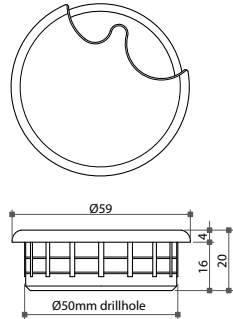

16-4 Cable Organizers

58850 Aluminium Cable Cover & Plastic Grommet

- With black or white plastic grommet for Ø50mm drillhole
- Wave-shape aluminium cable cover in matt silver (NA), poshied chrome (PC) & brushed stainless steel look (ABN)
- Tangle-free

Item No.	Drillhole
58850	Ø50mm