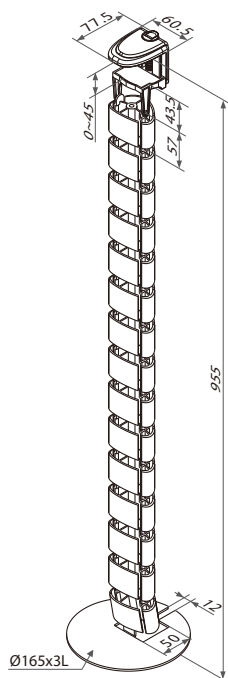

## 8992 5-Piece Extension Kit

### 89920 Vertical Cable Duct, screw mount type

- To conduct cables to the ground
- Screw fixing underneath desktop
- Regular length 890mm, can be adjusted by removing or adding duct segments
- Color: black, white, gray or translucent

### 89921 Vertical Cable Duct, clamp mount type

- To conduct cables to the ground
- Clamp on desk top, max. 40mm thick
- Regular length 890mm, can be adjusted by removing or adding duct segments
- Color: black, white, gray or translucent

## Built-in Frame

Outer dimensions: L241.5 x W73 (mm) Built-in dimensions: L224.5 x W60 (mm) Built-in depth: 35.5 (mm)