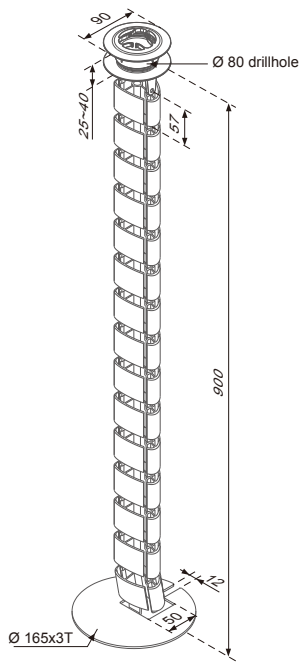

89923 Vertical Cable Duct, grommet mount type

- To conduct cables to the ground
- Grommet mount type with a drillhole of Ø80mm
- Color: black, white, gray or translucent