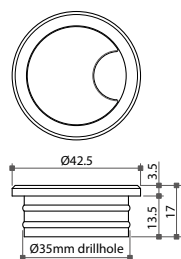

58835 Aluminium Wire Grommet, Round Type

- Small hole for telephone and lighting wires
- For $\varnothing 35\text{mm}$ drillhole
- Material: solid aluminium
- Finish: matt silver (NA), polished chrome (PC) & brushed stainless steel look (ABN)

Item No.	Drillhole
58835	$\varnothing 35\text{mm}$