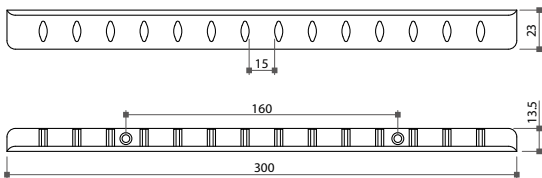

90262 13 DVD Holder

- Holds 13 pcs of DVD