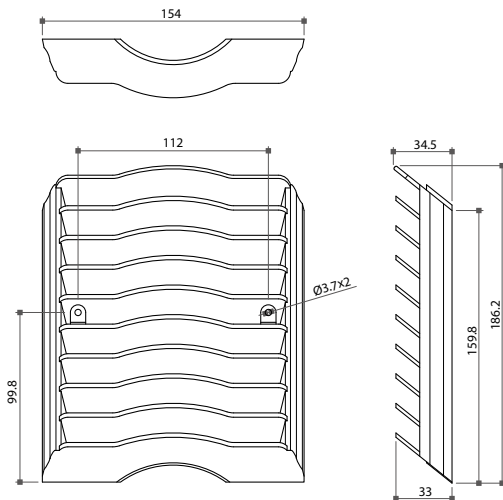

90245 Louvre Type CD/Disk Holder

- Stores 9 pcs of CD/disk
- Wall mounting with two screws
- Material: plastic
- Color: black (BB) or silver gray (SY)