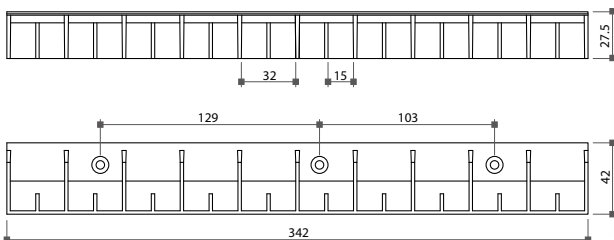

90258 CD/DVD/VHS Holder

- Stores 20 pcs of CD/DVD or 10 pcs of video (VHS)
- With 3 screw holes
- 2 pcs (pair) for use
- Material: plastic
- Color: black (BB) or silver gray (SY)