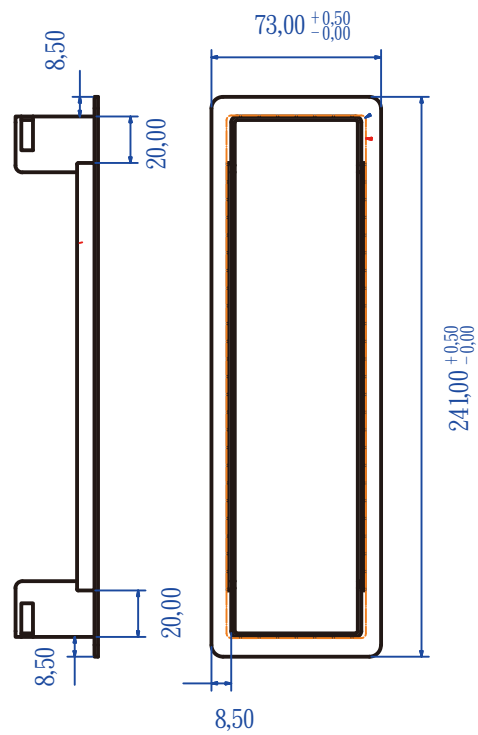

### 89921 Vertical Cable Duct, clamp mount type

- To conduct cables to the ground
- Clamp on desk top, max. 40mm thick
- Regular length 890mm, can be adjusted by removing or adding duct segments
- Color: black, white, gray or translucent

## Built-in Frame

Outer dimensions: L241.5 x W73 (mm) Built-in dimensions: L224.5 x W60 (mm) Built-in depth: 35.5 (mm)

# Wire Management

Assembly dimension: 225mm x 60mm

CAT6

USB3.0