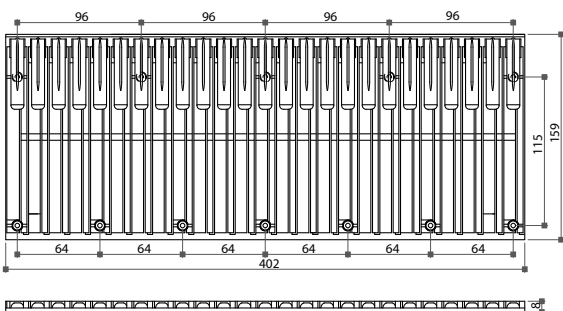

90224 Spring-Up 25 CD Holder

- Holds 25 pcs of CD