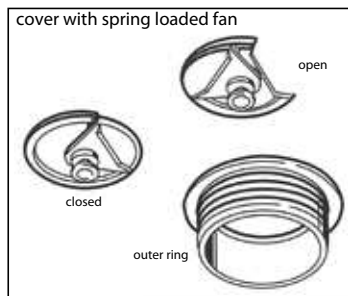

58778 Plastic Cable Cover

- For Ø80mm drillhole
- With spring loaded fan
- Material: plastic
- Color: black, white, brown, beige & gray

Item No.	Drillhole
58778	Ø80mm