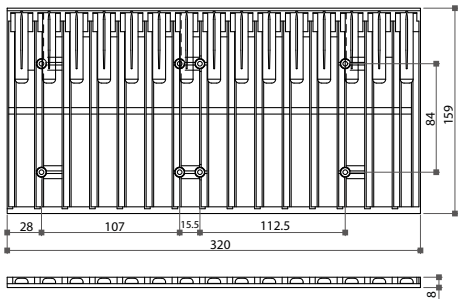

90261 Spring-Up 15 DVD Holder

* Holds 15 pcs of DVD