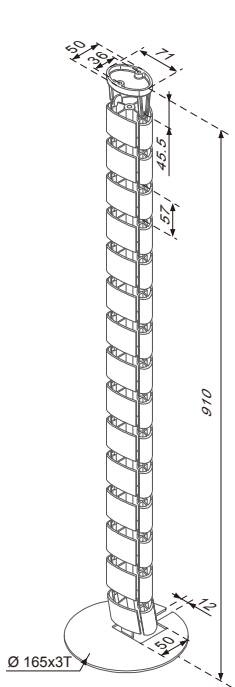

89920
screw mount type