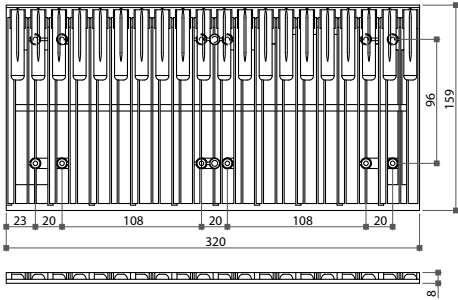

16-5 Media Storage

90220 Spring-Up 10 Double CD Holder

* Holds 10 pcs of double CD