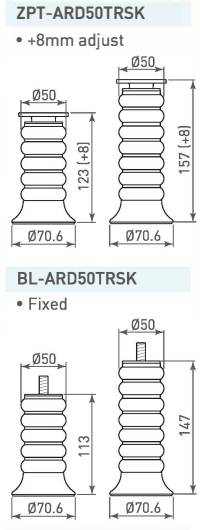

FW Cabinet / Sofa Feet

ARD50TRSK-09 & 13

ARD50TRSK-09 & 13 Cabinet / Sofa Feet

- Ø50mm aluminium tubing