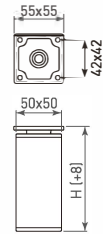

ZPT-ASQ50PG

- +8mm adjust