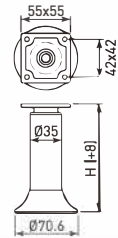

- Ø35mm aluminium tubing

FW Cabinet / Sofa Feet

ARD35DSK-10 & 16

ARD35DSK-10 & 16 Cabinet / Sofa Feet

- Ø35mm aluminium tubing

ZPT-ARD35DSK-10NKS
• 120mm H. glazed black (NKS)

ZPT-ARD35DSK

- +8mm adjust