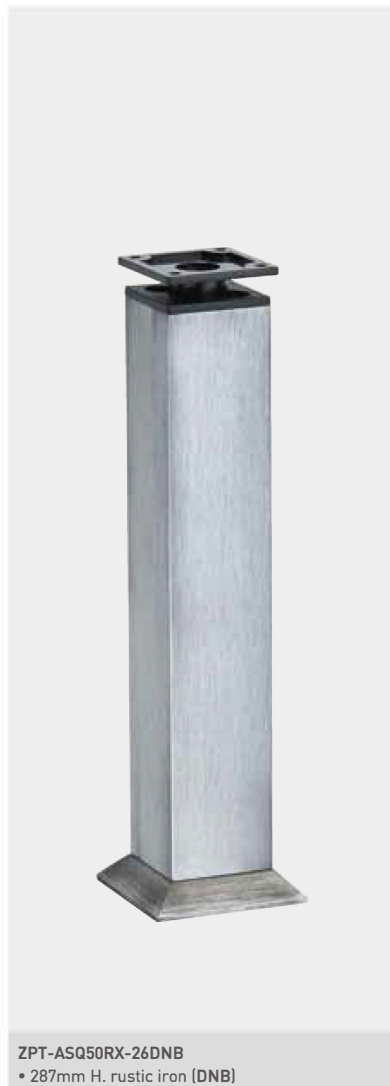

ZPT-ASQ50PG

- +8mm adjust

BL-ASQ50PG

- Fixed

FW Cabinet / Sofa Feet

ASQ50RX-10 & 26

ASQ50RX-10 & 26 Cabinet / Sofa Feet

- 50x50mm square aluminium tubing