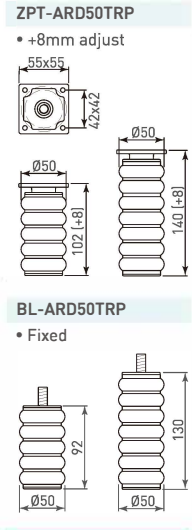

BL-ARD50TRP-09WTS
• 92mm H. glazed white (WTS)