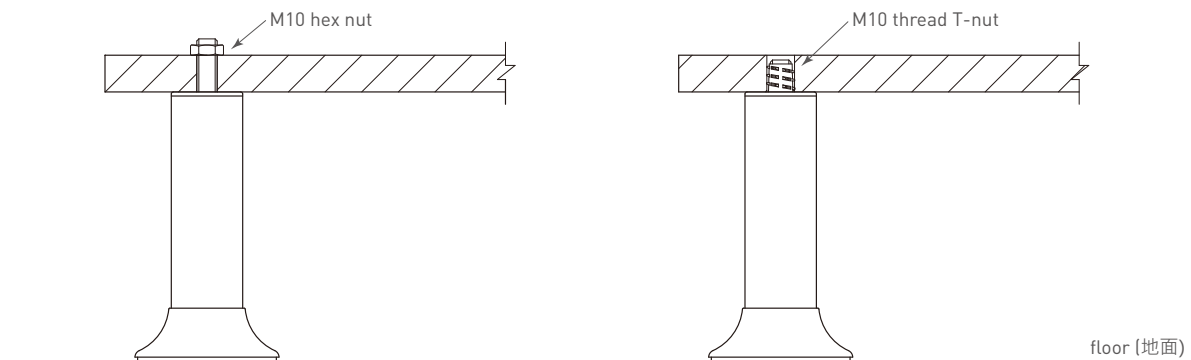

Step 2: Fixed BL-xxx-xxx cabinet / sofa feet directly through the hole with M10 hex nut or to the M10 threaded T-nut

步驟二: 將 BL-xxx-xxx 鋁腳以 M10 六角螺母鎖上或固定於 T 形螺母 (無法調整高低)