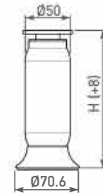

ARD50TUSK-09, 13 & 16

ARD50TUSK-09, 13 & 16 Cabinet / Sofa Feet

- Ø50mm aluminium tubing

ZPT-ARD50TUL

- +8mm adjust

BL-ARD50TUL

- Fixed

FW Cabinet / Sofa Feet