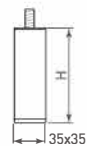

ZPT-ASQ35PG

- +8mm adjust

BL-ASQ35PG

- Fixed

BL-ASQ35PG-15DNB
• 154mm H. rustic iron (DNB)

ZPT-ASQ35PG-15DBB
• 162mm H. rustic brass (DBB)

BL-ASQ35PG-10DBB
• 104mm H. rustic brass (DBB)

ZPT-ASQ35PG-10BNB
• 112mm H. hairline bright silver (BNB)