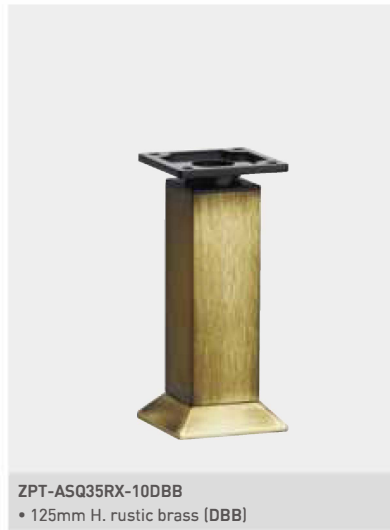

ZPT-ASQ35PG-10ABB
• 112mm H. hairline gold (ABB)

ZPT-ASQ35PG-15ABN
• 162mm H. hairline inox (ABN)

FW Cabinet / Sofa Feet

ASQ35RX-10 & 15

ASQ35RX-10 & 15 Cabinet / Sofa Feet

- 35x35mm square aluminium tubing

ZPT-ASQ35RX-10DNB
• 125mm H. rustic iron (DNB)

BL-ASQ35RX-10DNB
• 117mm H. rustic iron (DNB)

ZPT-ASQ35RX-10DBB
• 125mm H. rustic brass (DBB)

BL-ASQ35RX-15DBB
• 167mm H. rustic brass (DBB)

ZPT-ASQ35RX-15BNB
• 175mm H. hairline bright silver (BNB)