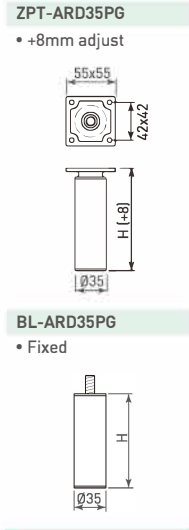

FW Cabinet / Sofa Feet

ARD35PG-10 & 16

ARD35PG-10 & 16 Cabinet / Sofa Feet

- Ø35mm aluminium tubing