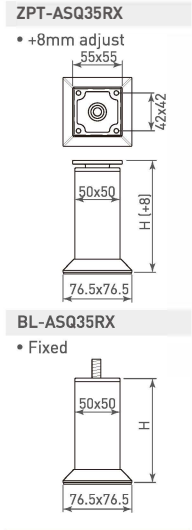

ZPT-ASQ50PG

- +8mm adjust

BL-ASQ50PG

- Fixed

FW Cabinet / Sofa Feet

ASQ50RX-10 & 26

ASQ50RX-10 & 26 Cabinet / Sofa Feet

- 50x50mm square aluminium tubing