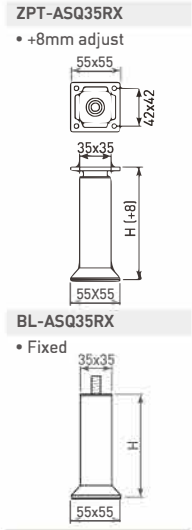

FW Cabinet / Sofa Feet

ASQ35RX-10 & 15

ASQ35RX-10 & 15 Cabinet / Sofa Feet

- 35x35mm square aluminium tubing

ZPT-ASQ35RX-10DNB
• 125mm H. rustic iron (DNB)