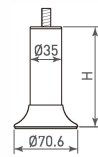

FW Cabinet / Sofa Feet

ARD35DSK-10 & 16

ARD35DSK-10 & 16 Cabinet / Sofa Feet

- Ø35mm aluminium tubing

ZPT-ARD35DSK-10NKS
• 120mm H. glazed black (NKS)

ZPT-ARD35DSK

- +8mm adjust

BL-ARD35DSK

- Fixed