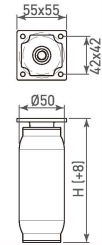

ARD50TUL-09 & 13

ARD50TUL-09 & 13 Cabinet / Sofa Feet

- Ø50mm aluminium tubing

ZPT-ARD50TUL-09ABN
• 102mm H. hairline inox (ABN)

ZPT-ARD50TUL

- +8mm adjust

BL-ARD50TUL

- Fixed

BL-ARD50TUL-13ABN
• 130mm H. hairline inox (ABN)

ZPT-ARD50TUL-09DBB
• 102mm H. rustic brass (DBB)

ZPT-ARD50TUL-13DBB
• 140mm H. rustic brass (DBB)

BL-ARD50TUL-09DNB
• 92mm H. hairline rustic iron (DNB)

ZPT-ARD50TUL-09DNB
• 102mm H. rustic iron (DNB)