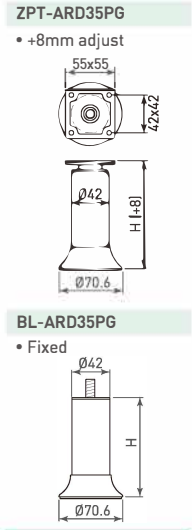

FW Cabinet / Sofa Feet

ARD42DSK-10 & 15

ARD42DSK-10 & 15 Cabinet / Sofa Feet

• Ø42mm aluminium tubing

ZPT-ARD42DSK-10ABN
• 120mm H. hairline inox (ABN)