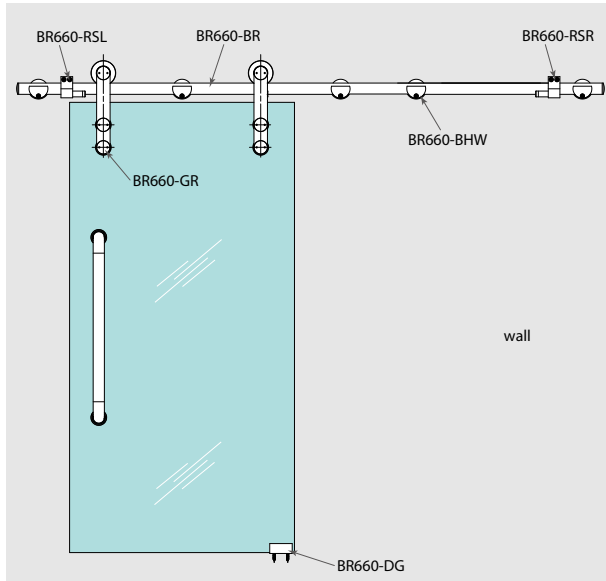

03-5 Interior Glass Sliding Door

BR660 Series Suspension Sliding Door System

1) For glass sliding door, interior purpose

Single Door

Item No.	Quantity
BR660-BR	1 pc
BR660-BHW	5 pcs
BR660-GR	2 pcs
BR660-RSL	1 set
BR660-RSR	1 set
BR660-DG	1 pc