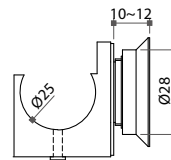

Bar Holder

BR660-BH-T with sunken screw

BR660-BH-F with flat head screw

- To be mounted on glass partition

BR660-BH-T