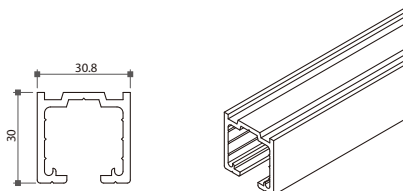

03-2 Wardrobe Sliding Door

56960-30 Soft-Closing Sliding Door Fittings 56960-60 Heavy Duty version

- For wooden door
- 50mm Soft-Closing stroke
- Loading capacity: 30 kg(56960) or 60 kg(56965) per door
- Double-action soft-closing door requires at least 95mm width of door panel

5696T Soft-closing Top-hung Gear set
* 50mm Soft-Closing stroke

5696Q Quick Release Base

* Assisted installation tooling

5696R Roller Gear Set

* Used for single-action soft-closing door only

Applications	Fittings					
	Top Track	Soft-closing top-hung Gear set	Roller Gear Set	Base	Guide	
Single action soft-closing door	To be specified	1 set	1 set	2 pcs	1 pc	
Double action soft-closing door	To be specified	2 set	0 set	2 pcs	1 pc