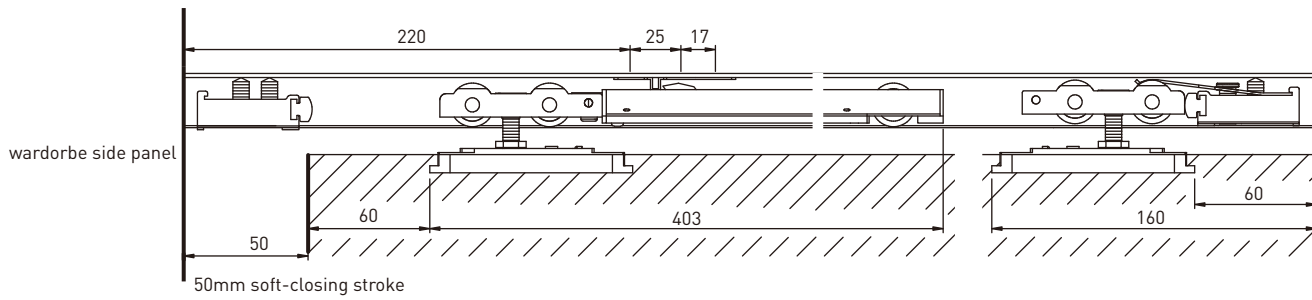

03-2 Wardrobe Sliding Door

Mounting Instruction of 56960