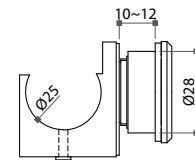

BR660-BH-F