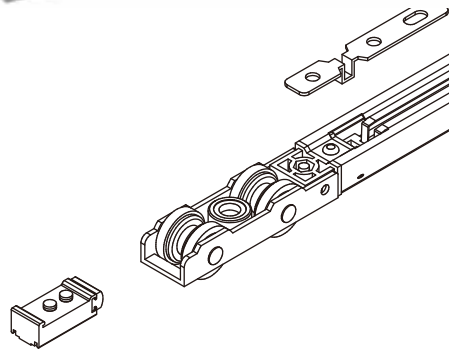

03-2 Wardrobe Sliding Door

56960-30 Soft-Closing Sliding Door Fittings 56960-60 Heavy Duty version

- For wooden door
- 50mm Soft-Closing stroke
- Loading capacity: 30 kg(56960) or 60 kg(56965) per door
- Double-action soft-closing door requires at least 95mm width of door panel

5696T Soft-closing Top-hung Gear set
* 50mm Soft-Closing stroke

5696Q Quick Release Base

* Assisted installation tooling

5696R Roller Gear Set

* Used for single-action soft-closing door only

Applications	Fittings					
	Top Track	Soft-closing top-hung Gear set	Roller Gear Set	Base	Guide	
Single action soft-closing door	To be specified	1 set	1 set	2 pcs	1 pc	
Double action soft-closing door	To be specified	2 set	0 set	2 pcs	1 pc