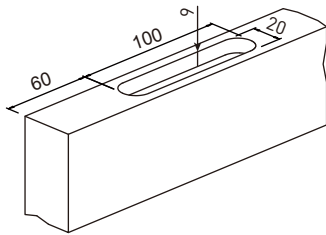

Step 1 Measure and groove