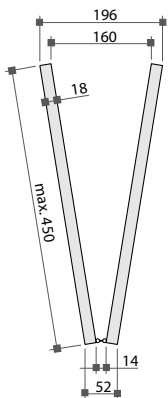

## 56930 Wardrobe Folding Door Hardware

\* Components function with Ø35 cup hinges which are optional

03

Sliding & Folding Door

**56930T** Top Gear

**56930LT** Lower Gear

**56930F** Folding Hinge

**56930S** Stopper

**56930U** Upper Track

**56930L** Lower Track

### Measure

For 2 doors

For 4 doors

For 6 doors