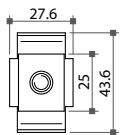

03-3 Wardrobe Folding Door

56920 Wardrobe Folding Door Hardware

* For wooden door

* Each set consists of :

- **56922** Top pivot (with top pivot housing) 1 set
- **56923** Bottom pivot (with bottom pivot housing) 1 set
- **56925** Lower guide 2pcs
- **56921** Running gear & **56924** F or L bracket 1 set
- **21050** Hinges 3pcs
- **Track-C28** Top track 1pc

56922 Top Pivot (with housing)