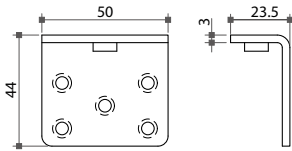

## 56920 Wardrobe Folding Door Hardware

**56921** Running Gear  
\* With ball bearing

**56925** Lower Guide

**56924L** L Bracket  
\* L type

**56924F** F Bracket  
\* Flat type

**21050** Folding Door Hinge  
\* Zamak, with spring action