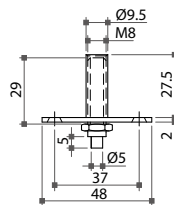

56923 Bottom Pivot (with housing)