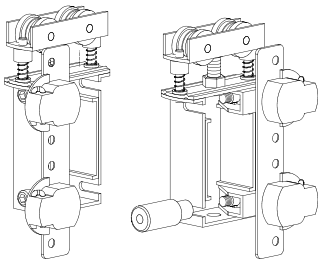

## 56930 Wardrobe Folding Door Hardware

\* Components function with Ø35 cup hinges which are optional

03

Sliding & Folding Door

**56930T** Top Gear

**56930LT** Lower Gear

**56930F** Folding Hinge

**56930S** Stopper