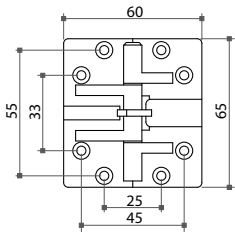

## 56920 Wardrobe Folding Door Hardware

**56921** Running Gear  
\* With ball bearing

**56925** Lower Guide

**56924L** L Bracket  
\* L type

**56924F** F Bracket  
\* Flat type

**21050** Folding Door Hinge  
\* Zamak, with spring action