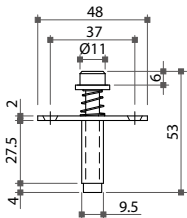

56922 Top Pivot (with housing)