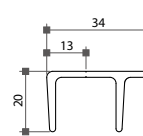

56930L Lower Track