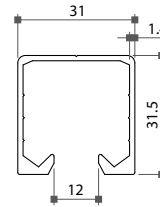

Track-C28A Top Track
* Aluminium