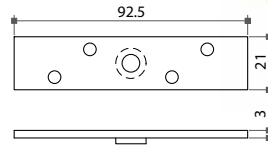

## 56920 Wardrobe Folding Door Hardware

**56921** Running Gear  
\* With ball bearing

**56925** Lower Guide

**56924L** L Bracket  
\* L type

**56924F** F Bracket  
\* Flat type

**21050** Folding Door Hinge  
\* Zamak, with spring action