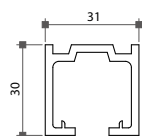

56930U Upper Track