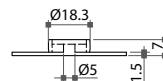

03-3 Wardrobe Folding Door

56920 Wardrobe Folding Door Hardware

* For wooden door

* Each set consists of :

- **56922** Top pivot (with top pivot housing) 1 set
- **56923** Bottom pivot (with bottom pivot housing) 1 set
- **56925** Lower guide 2pcs
- **56921** Running gear & **56924** F or L bracket 1 set
- **21050** Hinges 3pcs
- **Track-C28** Top track 1pc

56923 Bottom Pivot (with housing)