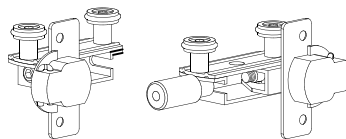

## 56930 Wardrobe Folding Door Hardware

\* Components function with Ø35 cup hinges which are optional

03

Sliding & Folding Door

**56930T** Top Gear

**56930LT** Lower Gear

**56930F** Folding Hinge

**56930S** Stopper