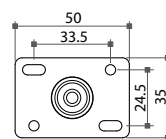

03-3 Wardrobe Folding Door

56920 Wardrobe Folding Door Hardware

* For wooden door

* Each set consists of :

- **56922** Top pivot (with top pivot housing) 1 set
- **56923** Bottom pivot (with bottom pivot housing) 1 set
- **56925** Lower guide 2pcs
- **56921** Running gear & **56924** F or L bracket 1 set
- **21050** Hinges 3pcs
- **Track-C28** Top track 1pc

56923 Bottom Pivot (with housing)