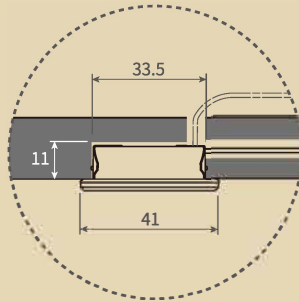

• Routed dimension: (L) x (W) 33.5 x (D) 11 mm

IR: Hand-waving on/off
 IRD: Hand-waving dimming, 100% to 8% & on/off
 • Hand waving within 5cm distance

Illustration	Model
<p>XP2711-60WT</p>	<p>XP2711-60</p> <ul style="list-style-type: none"> • 563mm L , 5.5W / 2 x 3 Vdc 700mA • Routed size: (L) 540 x (W) 33.5mm <p>XP2711-60WT-CW cool white</p> <p>XP2711-60WT-WW warm white</p> <p>XP2711-60WT-NW neutral white</p>
<p>XP2711-90WT</p>	<p>XP2711-90</p> <ul style="list-style-type: none"> • 863mm L , 8.1W / 3 x 3 Vdc 700mA • Routed size: (L) 840 x (W) 33.5mm <p>XP2711-90WT-CW cool white</p> <p>XP2711-90WT-WW warm white</p> <p>XP2711-90WT-NW neutral white</p>
<p>XP2711IR-60WT</p>	<p>XP2711IR-60</p> <ul style="list-style-type: none"> • 563mm L , 5.5W / 2 x 3 Vdc 700mA • Routed size: (L) 540 x (W) 33.5mm, with IR sensor <p>XP2711IR-60WT-CW cool white</p> <p>XP2711IR-60WT-WW warm white</p> <p>XP2711IR-60WT-NW neutral white</p>
<p>XP2711IR-90WT</p>	<p>XP2711IR-90</p> <ul style="list-style-type: none"> • 863mm L , 8.1W / 3 x 3 Vdc 700mA • Routed size: (L) 840 x (W) 33.5mm, with IR sensor <p>XP2711IR-90WT-CW cool white</p> <p>XP2711IR-90WT-WW warm white</p> <p>XP2711IR-90WT-NW neutral white</p>