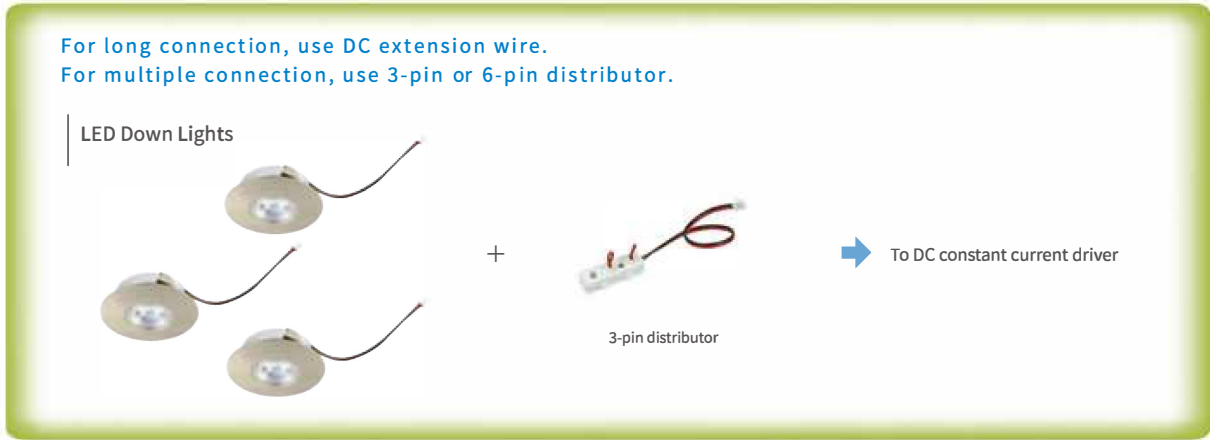

For long connection, use DC extension wire.
 For multiple connection, use 3-pin or 6-pin distributor.

DC Extension Wires

- With foolproof connectors at both ends (female & male)
- Extending connection of LED light and power supply