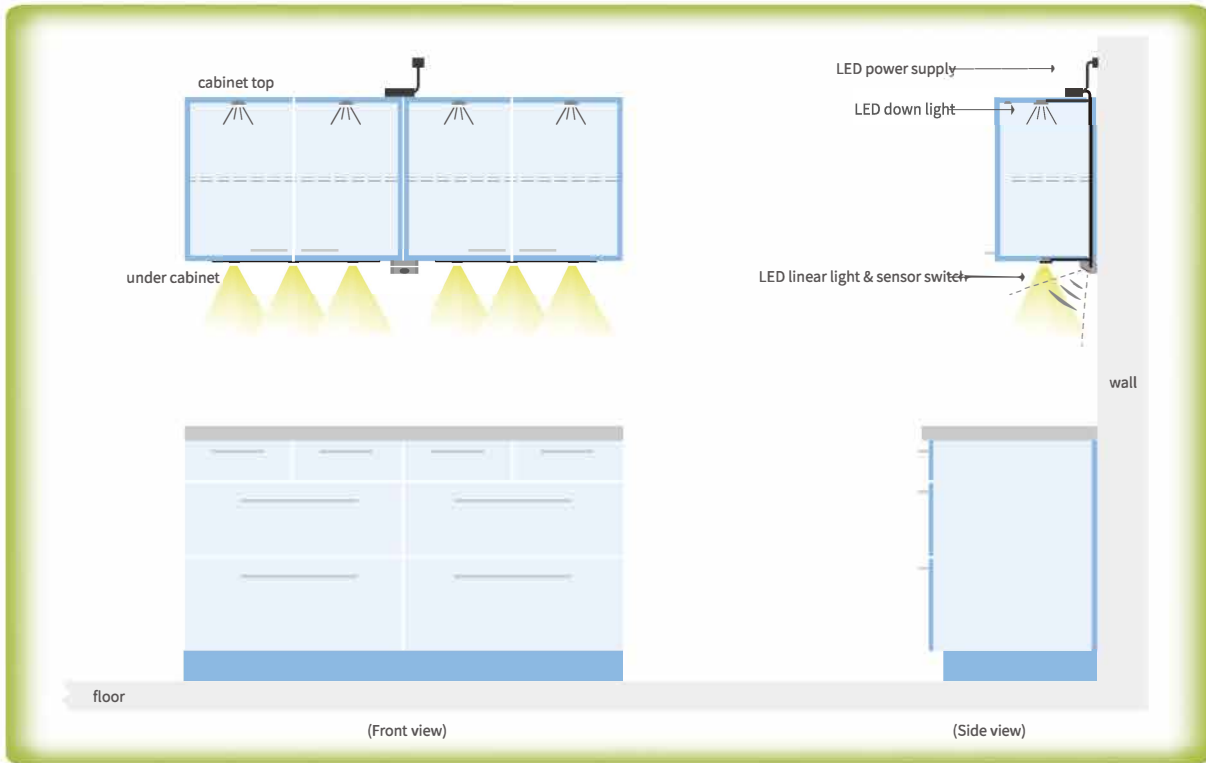

Xplendid® Installation of multiple PLD under cabinet LED lights and power supply
示意裝置多燈式 PLD 系列 LED 燈及電源器