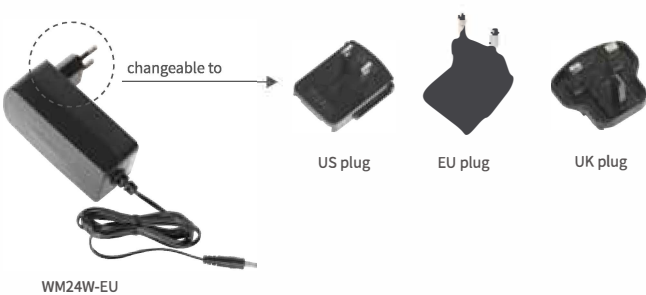

WM24W

WM24W Wall-Mounted AC to DC Adapter

- Output: 24 Vdc 1A
- Maximum power: 24 watts
- Class 2 certified
- Various types of wall-mounted plug interchangeable

WM24W-US	U.S.A. / Canada plug
WM24W-EU	Euro plug
WM24W-UK	British plug