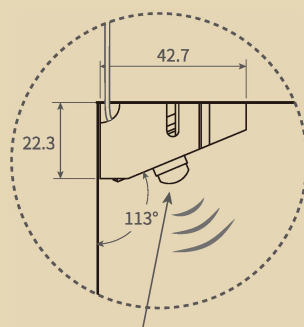

XP2731IR-90WT-CW cool white

XP2731IR-90WT-WW warm white

XP2731IR-90WT-NW neutral white

Corner Surface Cabinet LED Linear Light

XP2731PIR series

- Application: under cabinet / shelf for kitchen, bathroom, home and office
- With PIR motion detector, 2.5 meters detecting range, 60 seconds auto-off
- Aluminium housing in white (WT), inset with digital control
- Corner surface mounting, screw fixing
- Not including switching AC to DC adapter