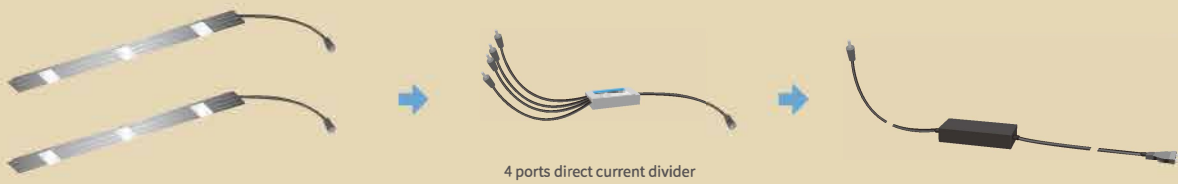

Mounted Under Cabinet / Internal Cabinet / Internal Drawer

Sited on Cabinet Top

LED Linear Light
 2 pcs x 8.1W LED linear light (2 x 9Vdc 0.7A)

Switching AC to DC Adapter
 DT24W & WH24W
 100 ~ 240Vac, 24 watts