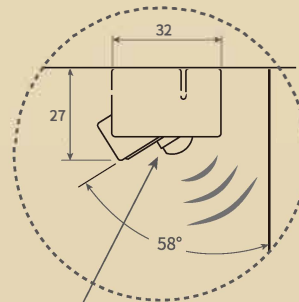

Internal Drawer LED Linear Light XP2701PIR series

- Application: inside the drawer of kitchen cabinet and furniture
- With PIR motion detector, 60 seconds auto-off
- Aluminium housing in matt silver (NA), inset with digital control
- Top surface mounting, screw fixing
- Not including switching AC to DC adapter

PIR motion detector
(60 seconds auto-off)

Illustration	Model
XP2701PIR-80NA	XP2701PIR-80 • 762mm L , 8.1W / 3 x 3 Vdc 700mA • With PIR motion detector XP2701PIR-80NA-CW cool white XP2701PIR-80NA-WW warm white XP2701PIR-80NA-NW neutral white
XP2701PIR-90NA	XP2701PIR-90 • 862mm L , 8.1W / 3 x 3 Vdc 700mA • With PIR motion detector XP2701PIR-90NA-CW cool white XP2701PIR-90NA-WW warm white XP2701PIR-90NA-NW neutral white