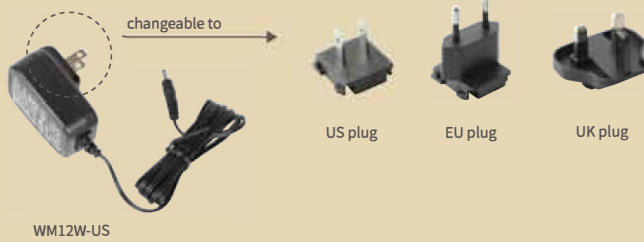

Illustration

Model

WM12W

WM12W Wall-Mounted AC to DC Adapter

- Output: 12 Vdc 1A
- Maximum power: 12 watts
- Class 2 certified
- Various types of wall-mounted plug interchangeable

WM12W-US	U.S.A. / Canada plug
WM12W-EU	Euro plug
WM12W-UK	British plug