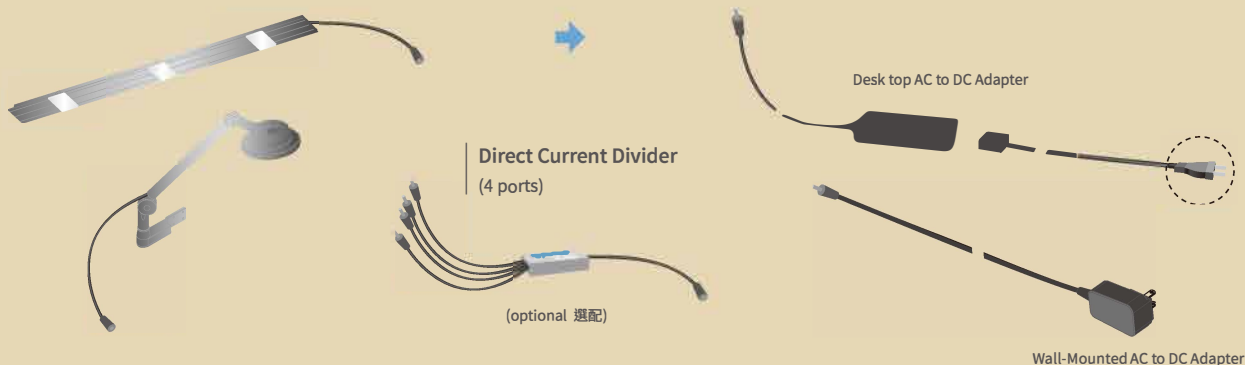

XP System Under Cabinet LED Linear Light & Bedside Reading Light
全新 XP 系列頂級 LED 照明，適用於櫥櫃及床頭

- ① LED Lights
2. LED linear light
   - LED bedside light

- ② Switching AC to DC Adapter
2. DT24W Desk top
   - WM12W Wall-mounted