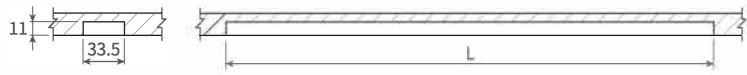

- Recessed mounting, routed dimension: (L) x (W) 33.5 x (D) 11 mm