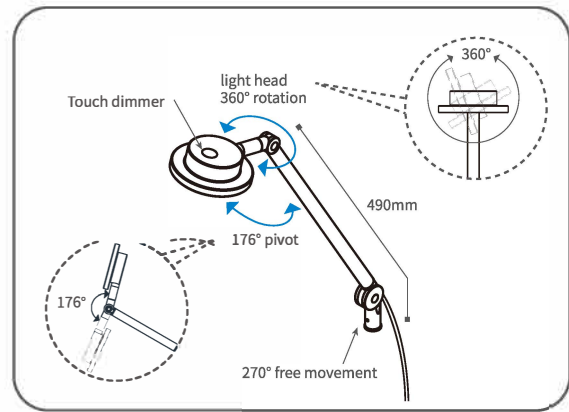

Ztra Bedside 6W LED Reading Light ZT2021 series

- 6 watts LED reading light with single light arm
- Light head with touch dimmer switch
- With left (BM9-L) or right (BM9-R) bedside mounting bracket or wall-mounted bracket (WM8)
- Including WM12W wall-mounted AC to DC adapter