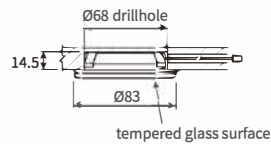

Model

PLD200 5.5W Cabinet LED Down Light

- Diffused

PLD200ABN-CW cool white

PLD200ABN-WW warm white

PLD200ABN-NW neutral white

PLD208ABN

PLD208 5.5W Cabinet LED Down Light

- Diffused, with tempered glass

PLD208ABN-CW cool white

PLD208ABN-WW warm white

PLD208ABN-NW neutral white