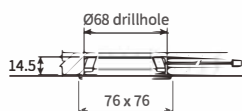

5.5W Cabinet LED Down Light

PLD260

- Application: kitchen cabinet, furniture, bookcase, closet & display
- Solid aluminium housing, square face 76 x 76mm
- Drillhole: Ø68 x 15mm, recessed mounting
- Power consumption: 6 Vdc 0.7 A

Illustration

PLD260WT

Model

- Brushed stainless (ABN)

PLD260ABN-CW cool white

PLD260ABN-WW warm white

PLD260ABN-NW neutral white

- White (WT)

PLD260WT-CW cool white

PLD260WT-WW warm white

PLD260WT-NW neutral white

- Black (NK)

PLD260NK-CW cool white

PLD260NK-WW warm white

PLD260NK-NW neutral white

- Flat surface mount housing, screw fixing

T260SK-ABN brushed stainless

T260SK-WT white

T260SK-NK black