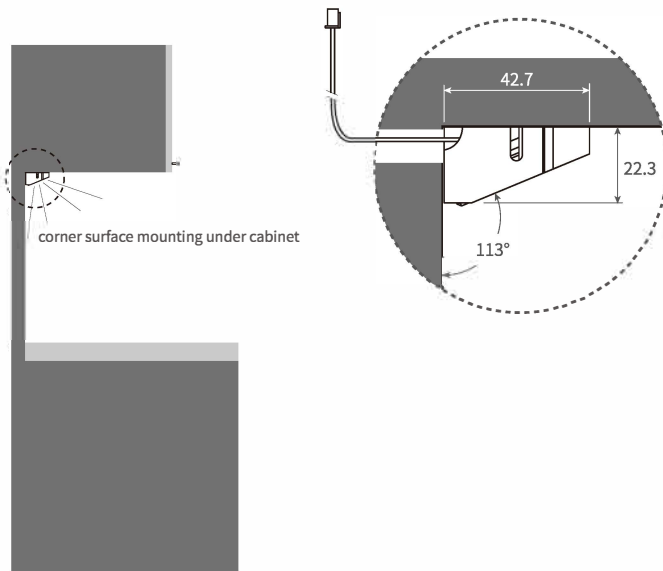

PLD2721-90ABN

PLD2721-90

- 898mm L. , 8.1W / 3 x 3 Vdc 700mA

PLD2721-90ABN-CW cool white

PLD2721-90ABN-WW warm white

PLD2721-90ABN-NW neutral white

Corner Surface Cabinet LED Linear Light PLD2731 series

- Application: under cabinet / shelf, for kitchen, bathroom, home and office
- Aluminium housing, brushed stainless (ABN)
- Corner surface mounting, screw fixing
- Power supply not included