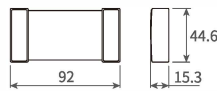

DC700 DC Driver

- Dimension: (L) 92 x (W) 44.6 x (H) 15.3mm
- 12 / 24Vdc, 0.7A constant current
- Maximum consumption 18Vdc 0.7A
- Available for linking TH26 & IR26 recessed button