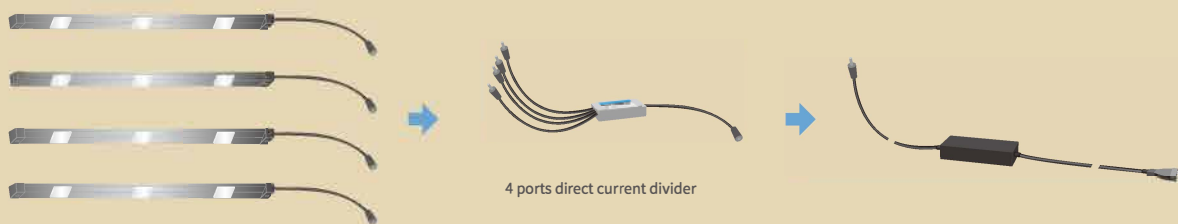

LED Linear Light
4 pcs x 8.1W LED linear light (4 x 9Vdc 0.7A)

Switching AC to DC Adapter
DT36W
100 ~ 240Vac, 36 watts