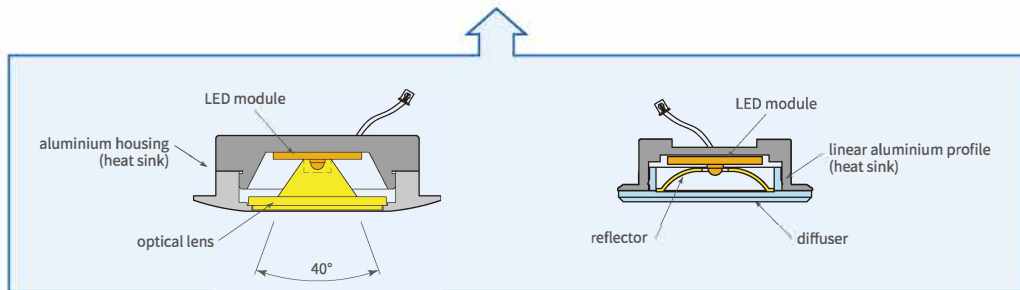

 CREE

XT-E

ii) Smooth array and glare-free illumination by high power LED with reflector or optical lens

搭配二次光學 (透鏡及反射片), 讓 LED 燈的光線亮度均勻而不刺眼, 且不產生疊影

iii) High intensity white lights with 3 color temperatures