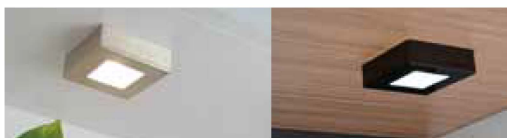

T160SK

2.7W Cabinet LED Down Light - Square Face PLD160

- Application: kitchen cabinet, furniture, bookcase, closet & display
- Solid aluminium housing, square face 64 x 64mm
- Drillhole: Ø54 x 15mm (drill bit #231-54), recessed mounting
- Power consumption: 3 Vdc 0.7 A