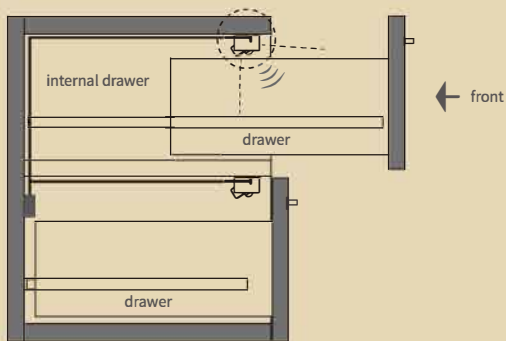

XP2731PIR-90WT-NW neutral white

Internal Drawer LED Linear Light XP2701PIR series

- Application: inside the drawer of kitchen cabinet and furniture
- With PIR motion detector, 60 seconds auto-off
- Aluminium housing in matt silver (NA), inset with digital control
- Top surface mounting, screw fixing
- Not including switching AC to DC adapter