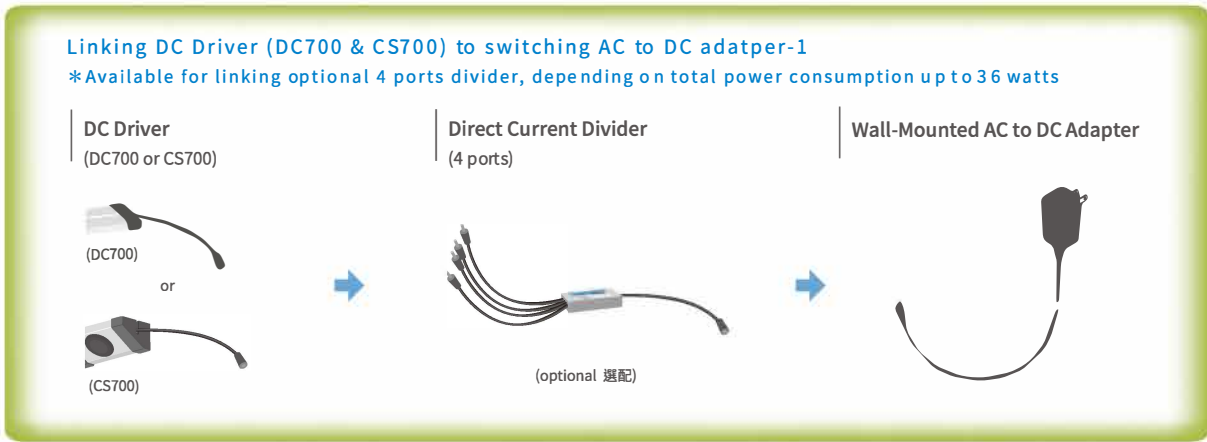

Wall-Mounted AC to DC Adapter, 12 / 24 watts

- Input: 100 ~ 240 Vac, 50/60Hz
- Worldwide safety certificated