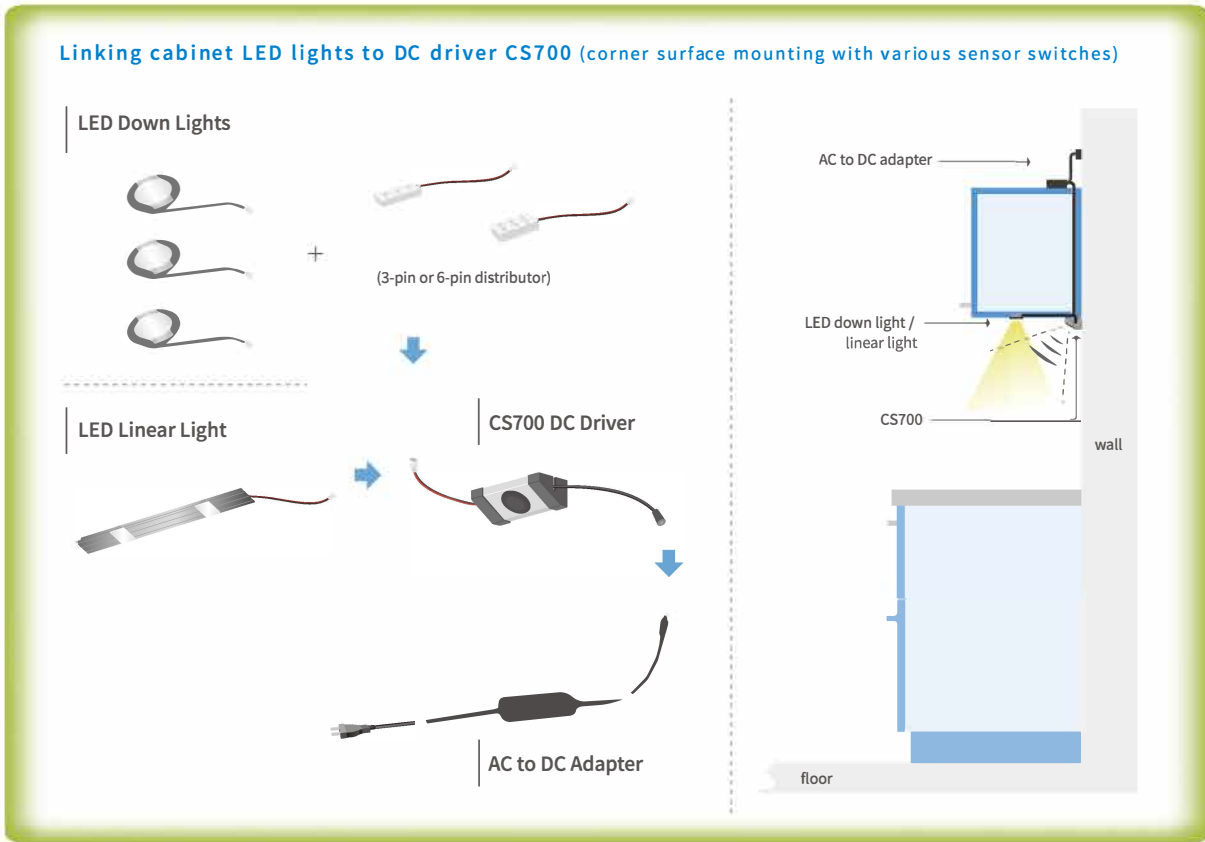

Illustration

Model

CS700 DC Driver, with sensor switch

- Corner surface mounting, (L) 112 x (W) 44 x (H) 31.4mm
- Input: 12 Vdc / 24 Vdc
- Output: 0.7A constant current
- Maximum consumption 18 Vdc 0.7A

CS700TH touch on/off

CS700THD touch dimmer

CS700IR hand-waving on/off sensor

CS700IRD hand-waving dimmer sensor

CS700PIR (motion detector)

CS700PIR DC Driver, PIR motion detector

- Corner surface mounting, (L) 112 x (W) 44 x (H) 31.4mm
- 60 seconds auto-off, 3.5 ~ 4 meter detecting range
- Input: 12 Vdc / 24 Vdc
- Output: 0.7A constant current
- Maximum consumption 18 Vdc 0.7A