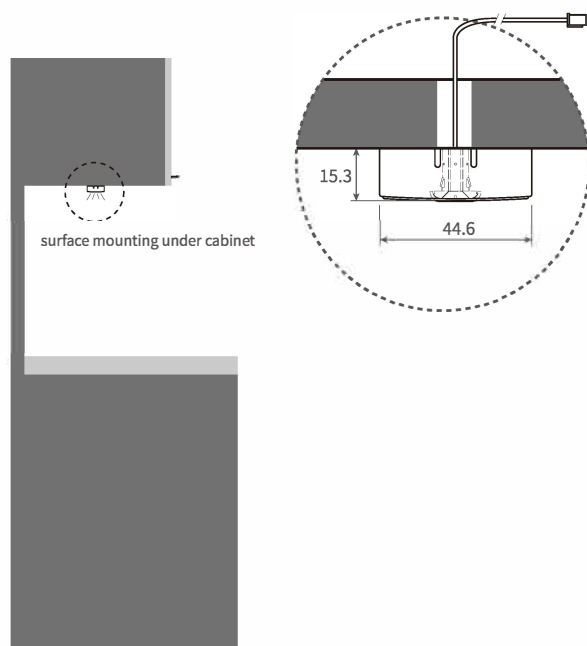

Surface Cabinet LED Linear Light

PLD2721 series

- Application: under cabinet / shelf, for kitchen, bathroom, home and office
- Aluminium housing, brushed stainless (ABN)
- Flat surface mounting screw fixing with cover cap
- Power supply not included