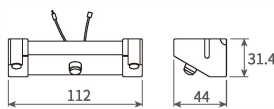

CS700PIR (motion detector)

CS700PIR DC Driver, PIR motion detector

- Corner surface mounting, (L) 112 x (W) 44 x (H) 31.4mm
- 60 seconds auto-off, 3.5 ~ 4 meter detecting range
- Input: 12 Vdc / 24 Vdc
- Output: 0.7A constant current
- Maximum consumption 18 Vdc 0.7A