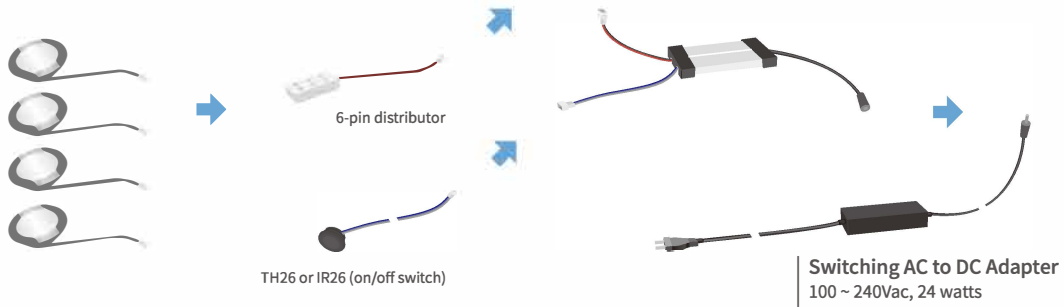

Mounted Under Cabinet

Sited on Cabinet Top

LED Down Light
4 pcs x 2.7W LED down light (4 x 3Vdc 0.7A)

DC700
Maximum 18.6 Vdc 0.7A