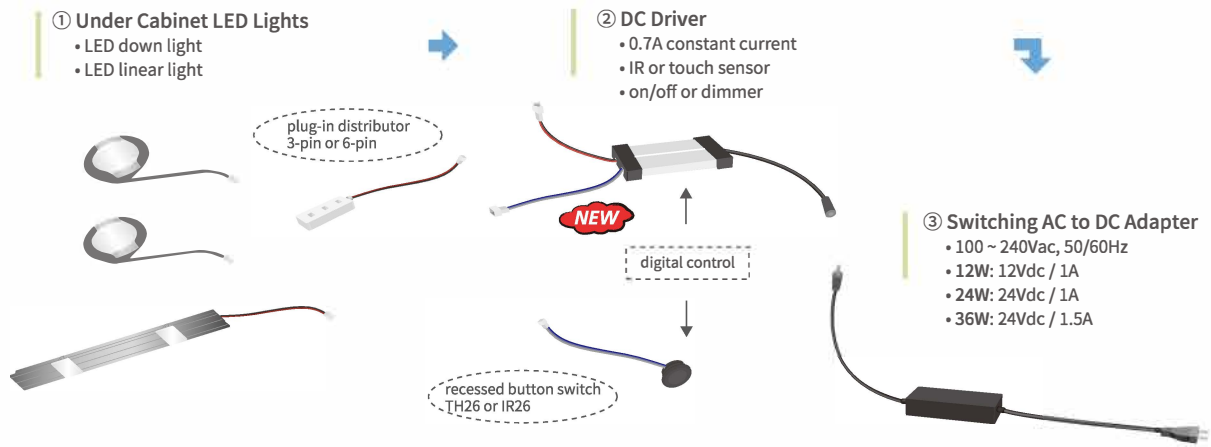

PLD System Under Cabinet LED Light
全新 PLD 系列頂級 LED 照明，適用於櫥櫃及層板