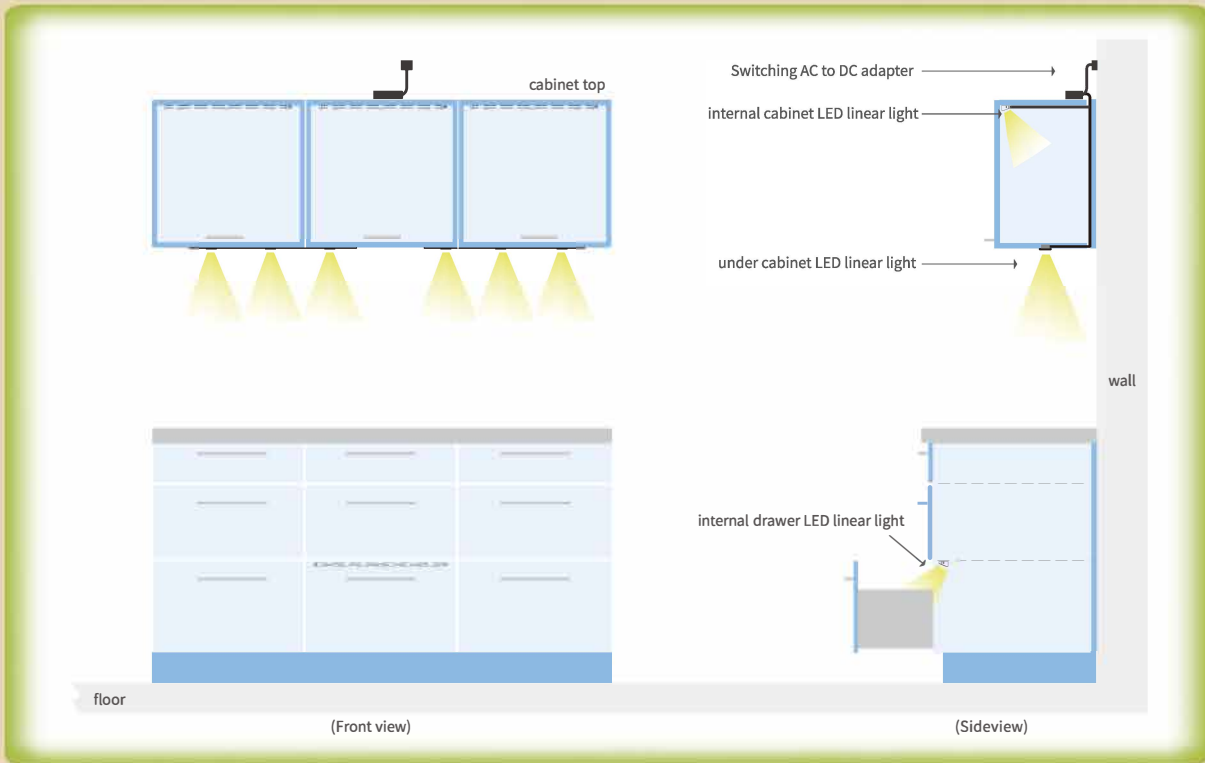

Mounted Under Cabinet / Internal Cabinet / Internal Drawer

Sited on Cabinet Top

LED Linear Light
 2 pcs x 8.1W LED linear light (2 x 9Vdc 0.7A)

Switching AC to DC Adapter
 DT24W & WH24W
 100 ~ 240Vac, 24 watts