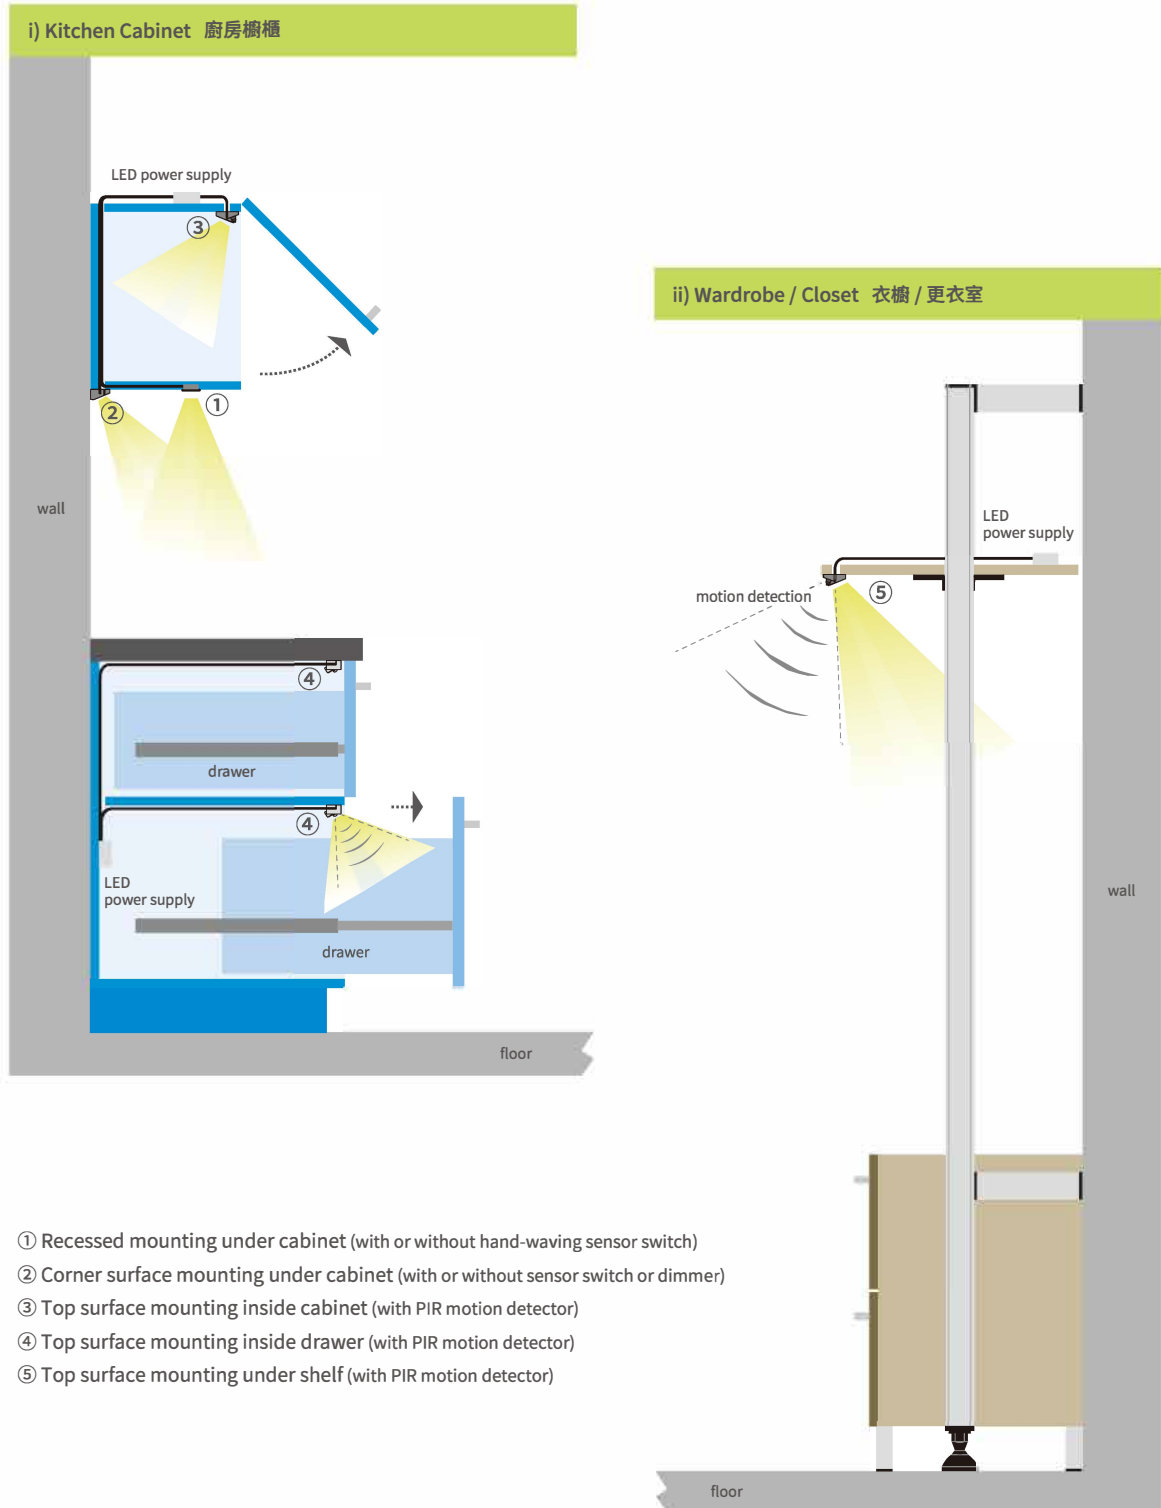

▲ Warm white (WW) - 3,000 kelvin
(3 Vdc / 0.7A = 100 lumen)

▲ Neutral white (NW) - 4,200 kelvin
(3 Vdc / 0.7A = 130 lumen)

▲ Cool white (CW) - 6,000 kelvin
(3 Vdc / 0.7A = 130 lumen)

3. Manifold applications for different purposes, functioned by innovative digital sensor switch
 櫥櫃應用多元且具有功能性, 可內置新型數位感應開關