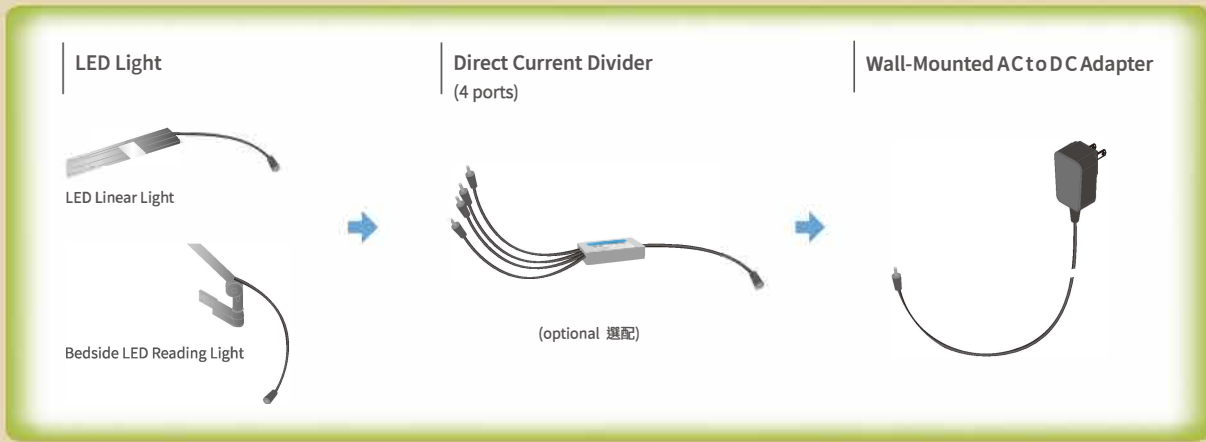

Xplendid® XP System LED Power Supply | Power Installation 1A

Wall-Mounted AC to DC Adapter, 12 / 24 watts

- Input: 100 ~ 240 Vac, 50/60Hz
- Worldwide safety certified