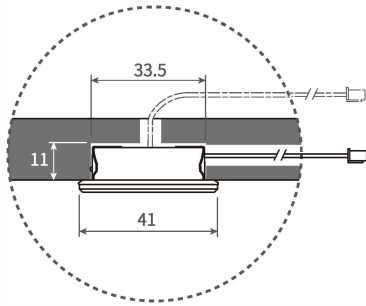

- Recessed mounting, routed dimension: (L) x (W) 33.5 x (D) 11 mm

Illustration

PLD2711-60ABN

Model

PLD2711-60

- 563mm L., 5.5W / 2 x 3 Vdc 700mA
- Routed size: (L) 540 x (W) 33.5 x (D) 11mm

PLD2711-60ABN-CW cool white