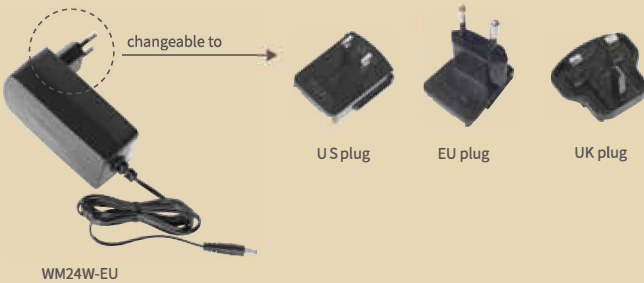

WM24W

WM24W Wall-Mounted AC to DC Adapter

- Output: 24 Vdc 1A
- Maximum power: 24 watts
- Class 2 certified
- Various types of wall-mounted plug interchangeable

WM24W-US	U.S.A. / Canada plug
WM24W-EU	Euro plug
WM24W-UK	British plug

DD24304