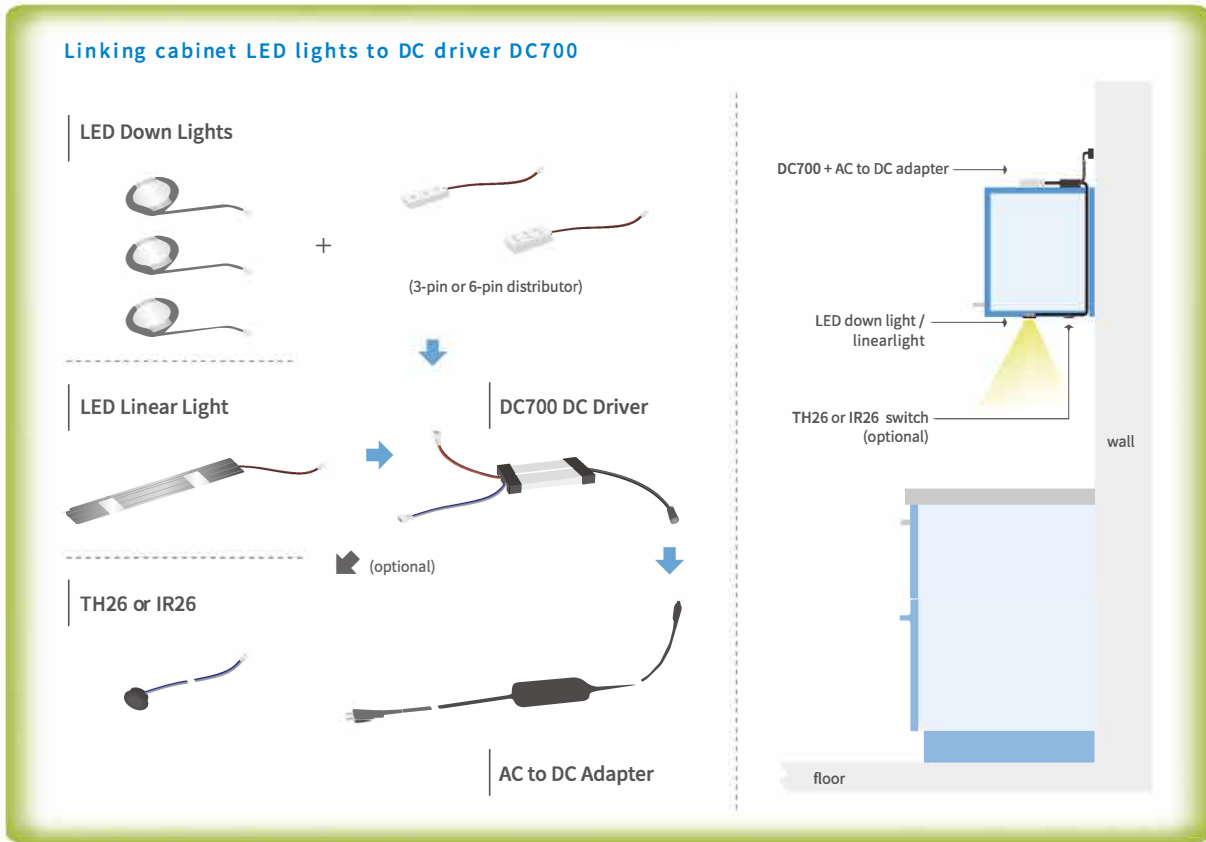

DC700
 Maximum 18.6 Vdc 0.7A

LED Linear Light
 2 pcs x 8.1W LED linear light (2 x 9Vdc 0.7A)

CS700IR / CS700TH / CS700PIR
 Maximum 18.6 Vdc 0.7A

Xplendid® PLD System LED Power Supply | Power Installation 1

For long connection, use DC extension wire.
 For multiple connection, use 3-pin or 6-pin distributor.

DC Extension Wires

- With foolproof connectors at both ends (female & male)
- Extending connection of LED light and power supply

Illustration	Model
	EW-100 100 cm long
	EW-200 200 cm long

3-Pin & 6-Pin Distributor

- For constant current LED driver, circuit in series
- Junction box with 12cm L. black / red wire and connector, loop connectors included

DS3		3-Pin Distributor • With 2 loop connectors
		DS3 3-pin distributor, for 2 ~ 3 LED lights
DS6		6-Pin Distributor • With 5 loop connectors
		DS6 6-pin distributor, for 2 ~ 6 LED lights

Illustration

Model