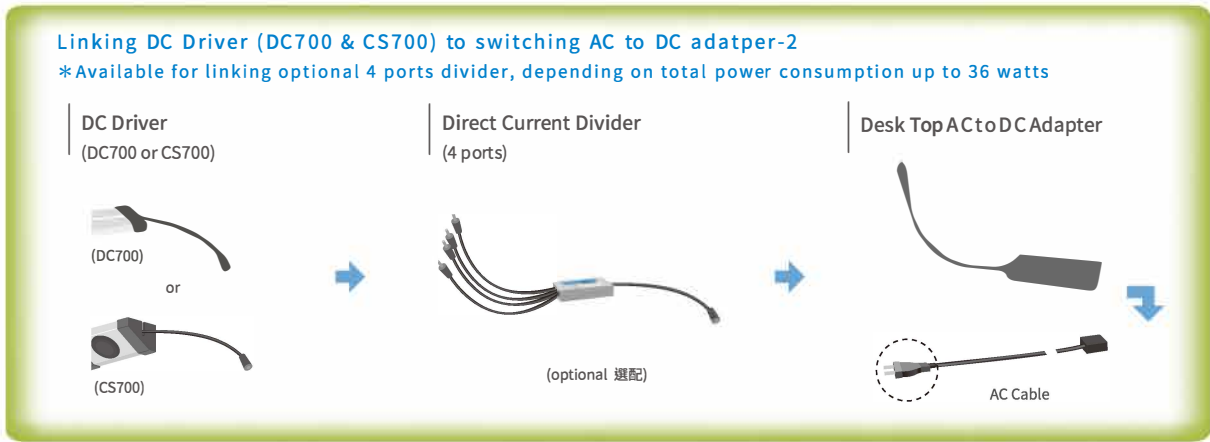

WM24W-US	U.S.A. / Canada plug
WM24W-EU	Euro plug
WM24W-UK	British plug

DD24304

DD24304 4 Ports Direct Current Divider

- Linking up 2 ~ 4 pcs DC drivers

Xplendid® PLD System LED Power Supply | Power Installation 3B