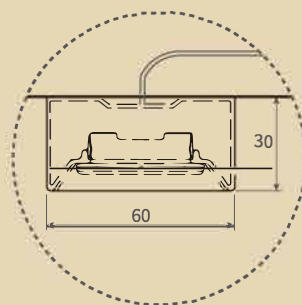

Surface Under Cabinet LED Linear Light

SCL2711IR series

- Application: under cabinet / shelf for kitchen, bathroom, home and office
- With on/off sensor switch
- Surface mounting, screw fixing
- Not including switching AC to DC adapter

- IR: Hand-waving on/off
- IRD: Hand-waving dimming, 100% to 8% & on/off
- Hand waving within 5cm distance