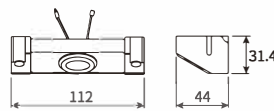

- Ø32mm, for Ø26mm drillhole

TH26 on/off touch switch, light gray

IR26 on/off IR sensor switch, black

Illustration

Model

CS700TH (on/off)

CS700 DC Driver, with sensor switch

- Corner surface mounting, (L) 112 x (W) 44 x (H) 31.4mm
- Input: 12 Vdc / 24 Vdc
- Output: 0.7A constant current
- Maximum consumption 18 Vdc 0.7A