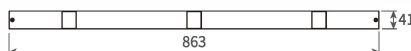

Model

PLD2711-60

- 563mm L., 5.5W / 2 x 3 Vdc 700mA
- Routed size: (L) 540 x (W) 33.5 x (D) 11mm

PLD2711-60ABN-CW cool white

PLD2711-60ABN-WW warm white

PLD2711-60ABN-NW neutral white

PLD2711-90ABN