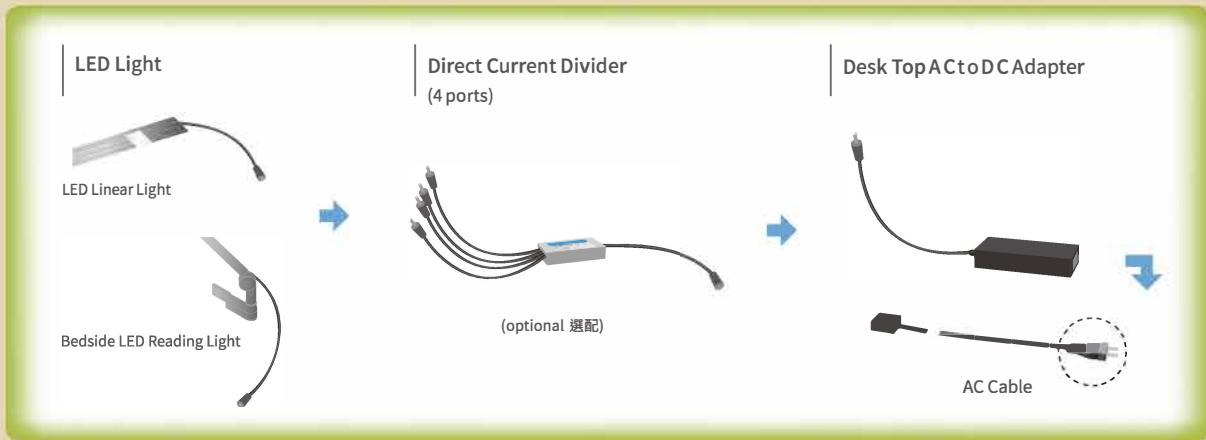

Desk Top AC to DC Adapter, 12 / 24 watts

- Input: 100 ~ 240 Vac, 50/60Hz
- Worldwide safety certificated

Illustration	Model
DT24W	DT24W Desk Top AC to DC Adapter • Output: 24 Vdc 1A • Maximum power: 24 watts • Class 2 certified • Not including AC cable and plug
DT36W	DT36W Desk Top AC to DC Adapter • Output: 24 Vdc 1.5A • Maximum power: 36 watts • Class 2 certified • Not including AC cable and plug
DT180-US DT180-UK	AC Cable & Plug for DT24W & DT36W • Cable length: 180cm <table border="1"> <tr> <td>DT180-US</td> <td>U.S.A. / Canada plug</td> </tr> <tr> <td>DT180-EU</td> <td>Euro plug</td> </tr> <tr> <td>DT180-UK</td> <td>British plug</td> </tr> </table>
DT50	DT50 AC Cable • 50cm long cable for DT24W & DT36W • Without mains plug
E1AJ100	E1AJ100 Extension E1AJ Wire • 1 meter (1,000mm) long • Linking up DC driver and AC to DC adapter