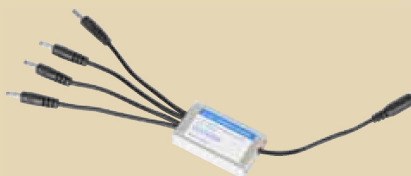

DD24304 4 Ports Direct Current Divider

- Linking up 2 ~ 4 pcs DC drivers