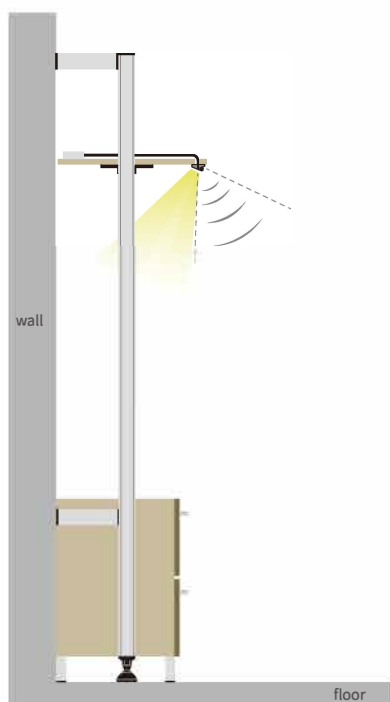

PLD2731-90
• 896mm L. , 8.1W / 3 x 3 Vdc 700mA

PLD2731-90ABN-CW cool white

PLD2731-90ABN-WW warm white

PLD2731-90ABN-NW neutral white

Internal Cabinet LED Linear Light

PLD2703 series

- To be mounted under wooden shelf, ideal for open wardrobe APS51 system
- Aluminium housing, matt silver (NA)
- Top surface mounting, screw fixing