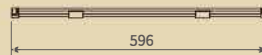

Illustration

Model

XP2731-60WT

XP2731-60
• 596mm L , 5.5W / 2 x 3 Vdc 700mA

XP2731-60WT-CW   cool white

XP2731-60WT-WW   warm white

XP2731-60WT-NW   neutral white

XP2731-90WT