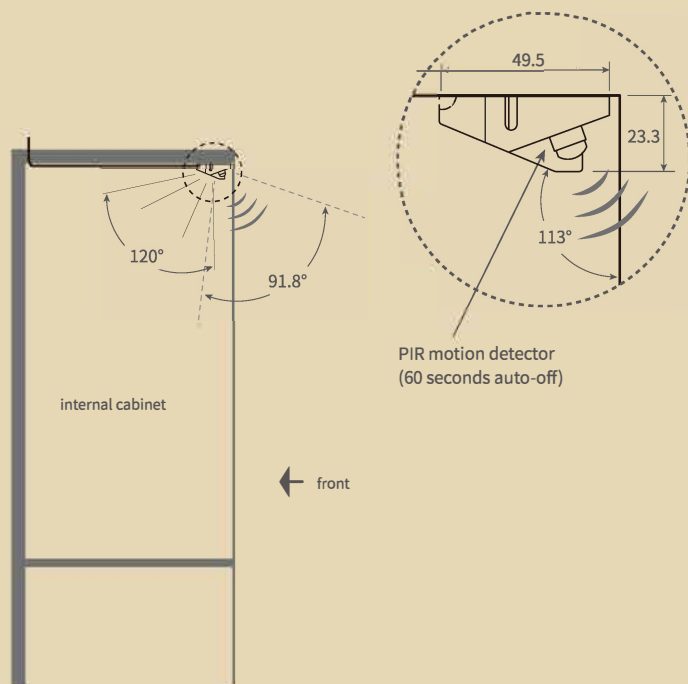

Internal Cabinet LED Linear Light

XP2703PIR series

- Application: internal cabinet, wardrobe or closet
- With PIR motion detector, 60 seconds auto-off
- Aluminium housing in matt silver (NA), inset with digital control
- Top surface mounting, screw fixing
- Not including switching AC to DC adapter