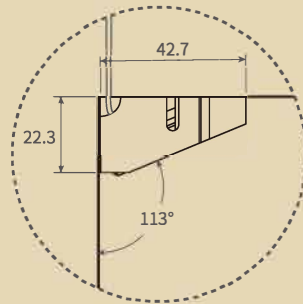

Corner Surface Cabinet LED Linear Light XP2731 & XP2731IR series

- Application: under cabinet / shelf for kitchen, bathroom, home and office
- Aluminium housing in white (WT), inset with digital control
- Corner surface mounting, screw fixing
- Not including switching AC to DC adapter

- IR: Hand-waving on/off
- IRD: Hand-waving dimming, 100% to 8% & on/off
- Hand waving within 5cm distance

Illustration

Model

XP2731-60WT

XP2731-60
• 596mm L , 5.5W / 2 x 3 Vdc 700mA

XP2731-60WT-CW   cool white

XP2731-60WT-WW   warm white

XP2731-60WT-NW   neutral white

XP2731-90WT

XP2731-90
• 896mm L , 8.1W / 3 x 3 Vdc 700mA

XP2731-90WT-CW   cool white

XP2731-90WT-WW   warm white

XP2731-90WT-NW   neutral white

XP2731IR-60WT

XP2731IR-60
• 596mm L , 5.5W / 2 x 3 Vdc 700mA
• With sensor dimmer 100% to 8% & on/off

XP2731IR-60WT-CW   cool white

XP2731IR-60WT-WW   warm white

XP2731IR-60WT-NW   neutral white

XP2731IR-90WT

XP2731IR-90
• 896mm L , 8.1W / 3 x 3 Vdc 700mA
• With sensor dimmer 100% to 8% & on/off

XP2731IR-90WT-CW   cool white

XP2731IR-90WT-WW   warm white

XP2731IR-90WT-NW   neutral white