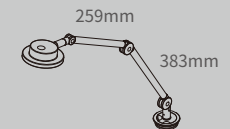

Ø60mm drillhole, aluminium

**ZT2022-AGR60-IY Ztra Retractable LED Task Light & Grommet Mounting Base**

Including ZT202IY light head + ZDA4735 retractable light arm + ZT-AGR60 grommet mounting base

**ZT2024-AGR60-WT Ztra Retractable LED Task Light & Grommet Mounting Base**

### ZT-GR50-USB Plastic USB Grommet

Ø50mm drillhole, plastic, with USB outlet to recharge smart phones (iPhone / Android)

Including DC/DC distributor to connect Ztra LED task light and wall-mounted AC/DC adapter (12Vdc / 1A)