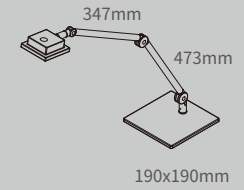

ZT2622-19 / ZT2622-21 Ztra Retractable LED Task Light & Light Base

Including ZT262 light head + ZDA4735 retractable light arm + SDB1919 or SDB2121 light base

- 1 ZT2622-21NK (black, with USB outlet)
- 2 ZT2622-19RD (orange red)
- 3 ZT2622-21IY (iron gray, with USB outlet)
- 4 ZT2622-19WT (white)