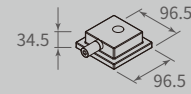

ZT262 Square Light Head