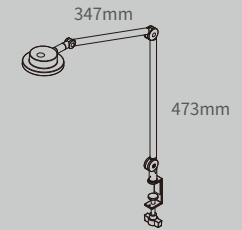

**ZT-TC6 Ztra Desk Clamp**

For 18 ~ 60mm desk top

**ZT2022-TC6-IY Ztra Retractable LED Task Light & Desk Clamp**

Including ZT202IY light head + ZDA4735 retractable light arm + ZT-TC6 desk clamp

**ZT2622-TC6-NK Ztra Retractable LED Task Light & Desk Clamp**