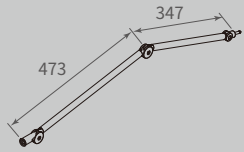

ZDA4735 Retractable Light Arm, with AC/DC adapter

473 + 347mm L.