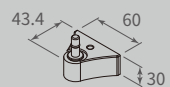

ZT-WM8 Ztra Wall Mounting Bracket