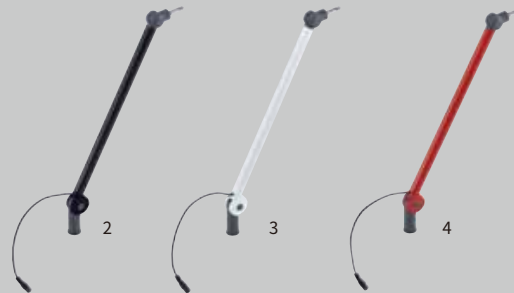

ZSA40 Single Light Arm, with AC/DC adapter

400mm L.

- 1 ZSA40IY (iron gray)
- 2 ZSA40NK (black)
- 3 ZSA40WT (white)
- 4 ZSA40RD (orange red)