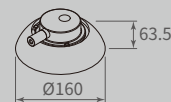

ZT254 Wooden Shell Light Head