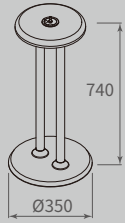

R35WDB Round Floor Stand, with wooden top

Ø350x740mm H. for single or retractable light arm

- 1 R35WDB-WTNT (white / natural beech)
- 2 R35WDB-NKWL (black / walnut finish)