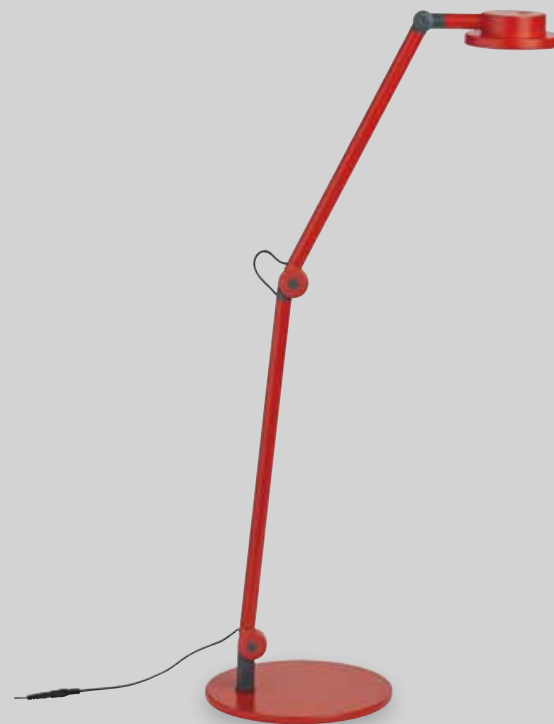

### SDB220 Round Steel Light Base

Ø215mm, for retractable light arm

- 1 SDB220WT (white)
- 2 SDB220NK (black)
- 3 SDB220RD (orange red)

### SDB240 Round Steel Light Base, with USB port

Ø215mm, for single or retractable light arm, with USB outlet to recharge smart phones (iPhone / Android)

- 1 SDB240WT (white)
- 2 SDB240NK (black)
- 3 SDB240RD (orange red)

## ZT2022-22 / ZT2022-24 Ztra Retractable LED Task Light & Light Base

Including ZT202 light head + ZDA4735 retractable light arm + SDB220 or SDB240 light base

1

USB outlet

2

3

- 1 ZT2022-24NK (black, with USB outlet)
- 2 ZT2022-22RD (orange red)
- 3 ZT2022-22WT (white)