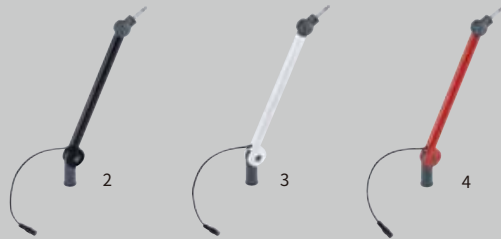

ZSA31 Single Light Arm, with AC/DC adapter

310mm L.

- 1 ZSA31IY (iron gray)
- 2 ZSA31NK (black)
- 3 ZSA31WT (white)
- 4 ZSA31RD (orange red)