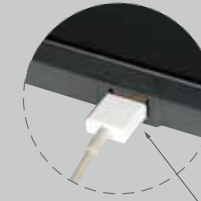

### **SDB2121** Square Steel Light Base, with USB port

190x190mm, for single or retractable light arm, with USB outlet to recharge smart phones (iPhone / Android)

USB outlet

- 1 SDB2121WT (white)
- 2 SDB2121NK (black)
- 3 SDB2121IY (iron gray)
- 4 SDB2121RD (orange red)