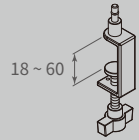

**ZT-TC6 Ztra Desk Clamp**

For 18 ~ 60mm desk top

**ZT2022-TC6-IY Ztra Retractable LED Task Light & Desk Clamp**

Including ZT202IY light head + ZDA4735 retractable light arm + ZT-TC6 desk clamp

**ZT2622-TC6-NK Ztra Retractable LED Task Light & Desk Clamp**