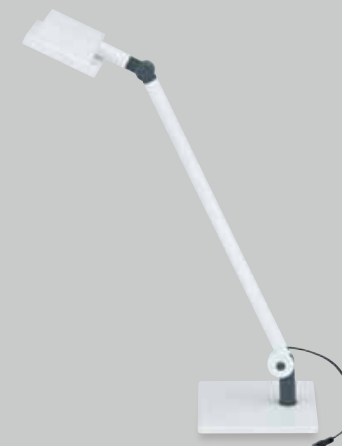

### ZT2621-15 Ztra Single Arm LED Task Light & Light Base

Including ZT262 light head + ZSA49 single light arm + SDB1515 light base

1

2

3

4

- 1 ZT2621-15NK (black)
- 2 ZT2621-15RD (orange red)
- 3 ZT2621-15IY (iron gray)
- 4 ZT2621-15WT (white)