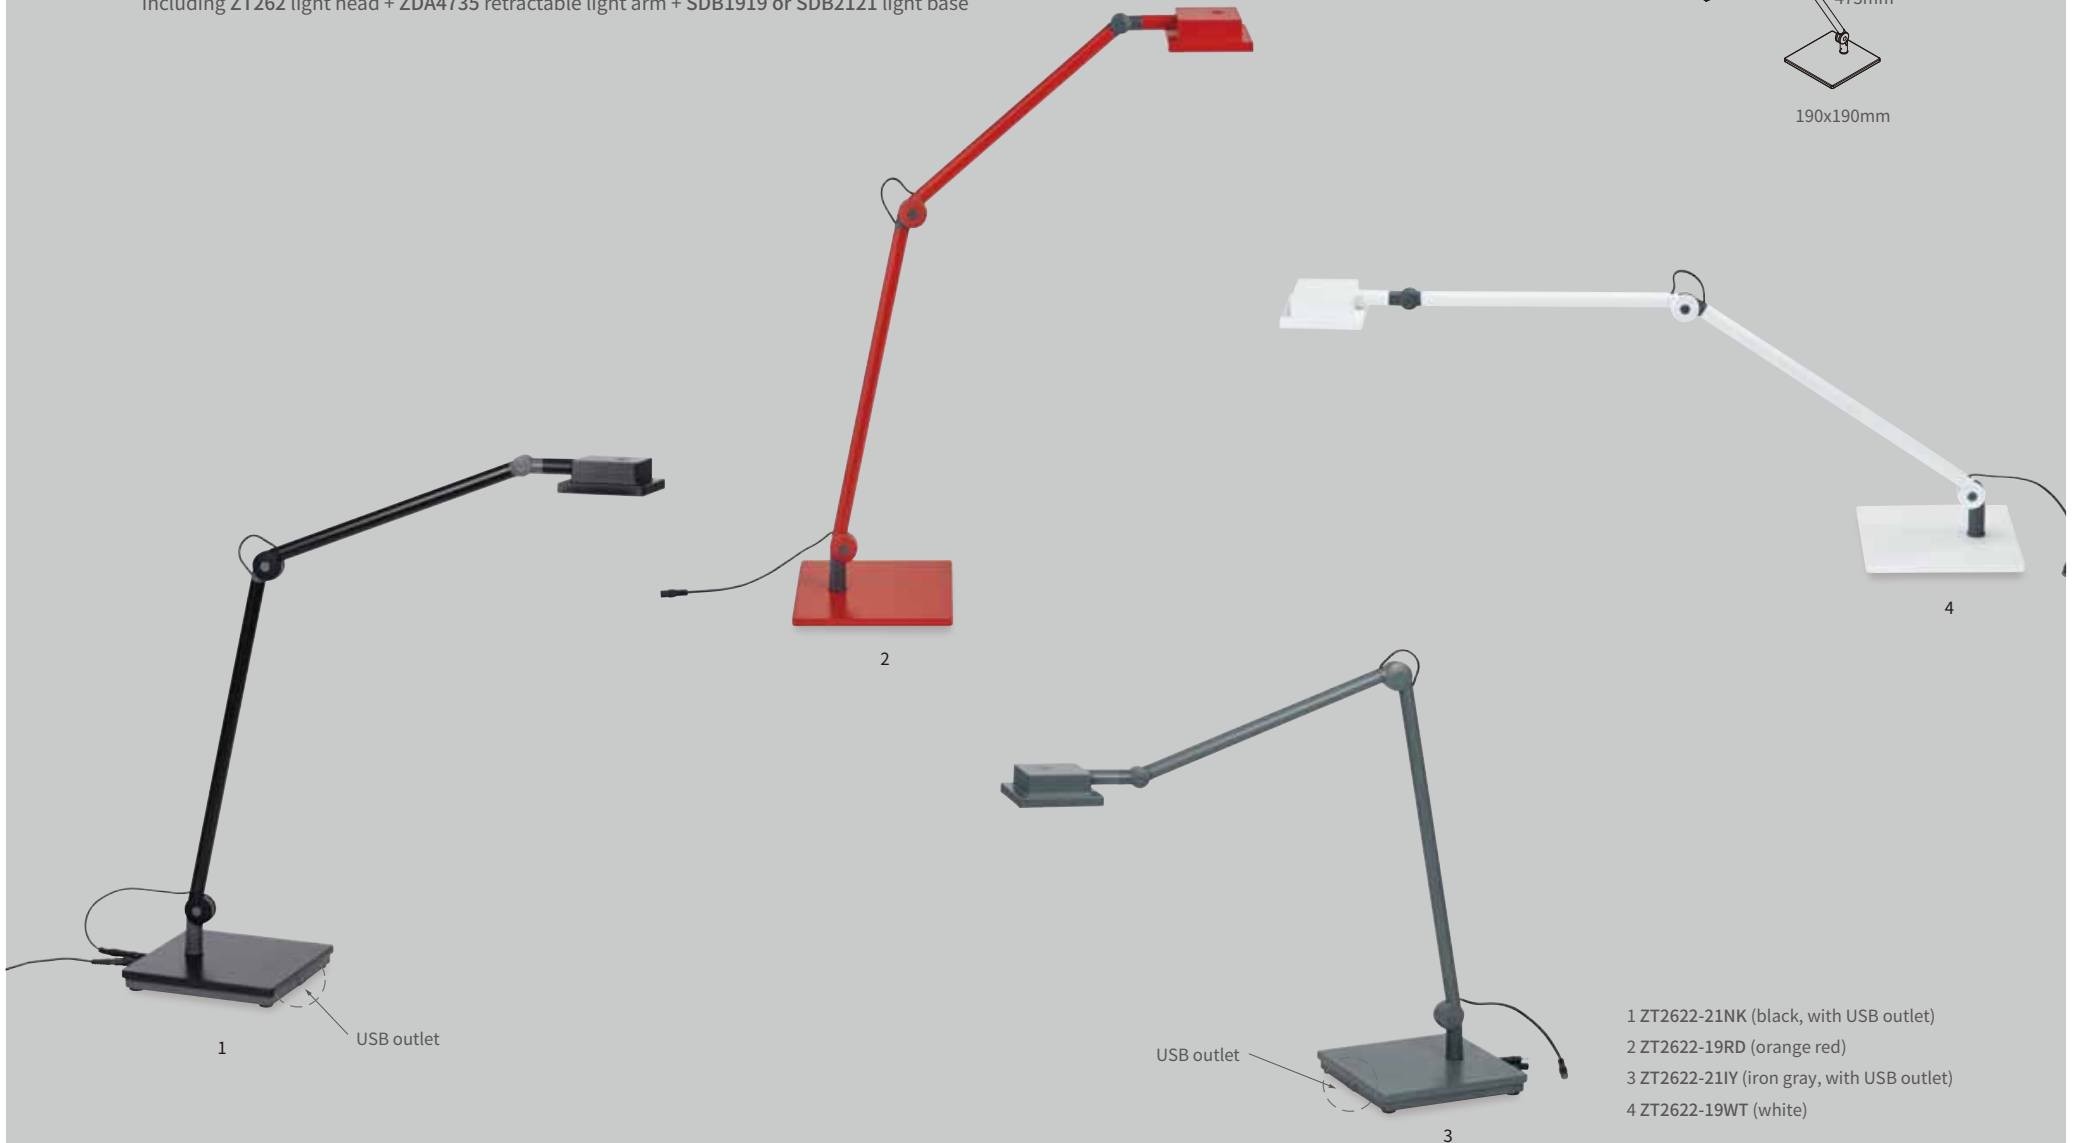

### **SDB1919** Square Steel Light Base

190x190mm, for retractable light arm

- 1 SDB1919WT (white)
- 2 SDB1919NK (black)
- 3 SDB1919IY (iron gray)
- 4 SDB1919RD (orange red)

### **SDB2121** Square Steel Light Base, with USB port

190x190mm, for single or retractable light arm, with USB outlet to recharge smart phones (iPhone / Android)

USB outlet

- 1 SDB2121WT (white)
- 2 SDB2121NK (black)
- 3 SDB2121IY (iron gray)
- 4 SDB2121RD (orange red)

## ZT2622-19 / ZT2622-21 Ztra Retractable LED Task Light & Light Base

Including ZT262 light head + ZDA4735 retractable light arm + SDB1919 or SDB2121 light base

- 1 ZT2622-21NK (black, with USB outlet)
- 2 ZT2622-19RD (orange red)
- 3 ZT2622-21IY (iron gray, with USB outlet)
- 4 ZT2622-19WT (white)