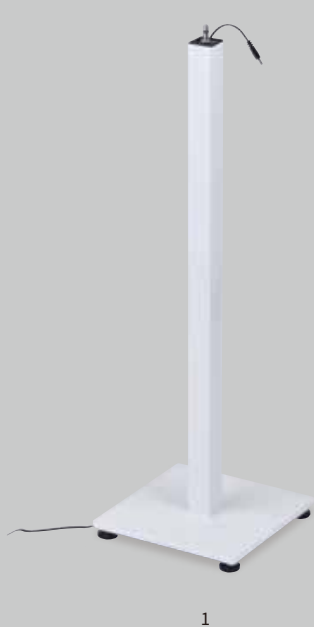

SDB2370 Square Steel Floor Stand

230x230mm, 697mm H. for single or retractable light arm

- 1 SDB2370WT (white)
- 2 SDB2370NK (black)