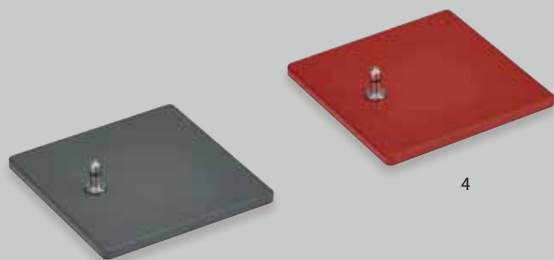

### SDB1515 Square Steel Light Base

150x150mm, for single light arm

- 1 SDB1515WT (white)
- 2 SDB1515NK (black)
- 3 SDB1515IY (iron gray)
- 4 SDB1515RD (orange red)

1

2

3

4