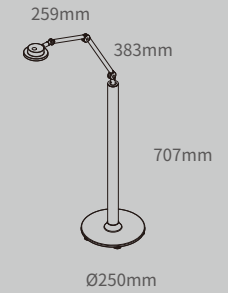

SDB2570 Round Steel Floor Stand

Ø250mm, 707mm H. for single or retractable light arm

- 1 SDB2570WT (white)
- 2 SDB2570NK (black)

ZT2024-2570 Ztra Retractable LED Task Light & Floor Stand

Including ZT202 light head + ZDA3826 retractable light arm + SDB2570 floor stand

- 1 ZT2024-2570NK (black)
- 2 ZT2021-2570NK (black)

ZT2021-2570 Ztra Single Arm LED Task Light & Floor Stand

Including ZT202 light head + ZSA49 single light arm + SDB2570 floor stand