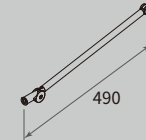

ZSA49 Single Light Arm, with AC/DC adapter

490mm L.