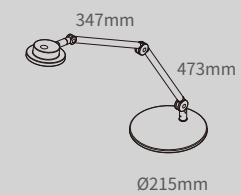

ZT2022-22 / ZT2022-24 Ztra Retractable LED Task Light & Light Base

Including ZT202 light head + ZDA4735 retractable light arm + SDB220 or SDB240 light base

1

USB outlet