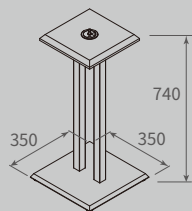

SQ35WDB Square Floor Stand, with wooden top

350x350x740mm H. for single or retractable light arm

- 1 SQ35WDB-WTNT (white / natural beech)
- 2 SQ35WDB-NKWL (black / walunt finish)