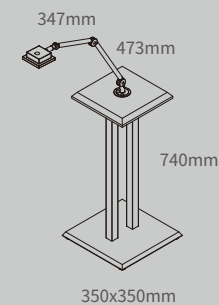

ZT2622-SQ35 Ztra Retractable LED Task Light & SQ35 Floor Stand

Including ZT262 light head + ZDA4735 retractable light arm + SQ35WDB floor stand

1