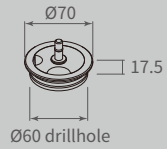

ZT-AGR60 Ztra Grommet Mounting Base

Ø60mm drillhole, aluminium