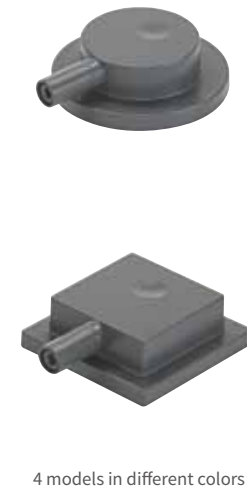

## Rotatable and Tiltable Light Head

1 Easy connection, replaceable

2

3

1

## Components of ZTRA LED Task Light System

① Single, retractable or wall-mounted light arm including AC/DC wall-mounted adapter

② Selective light head with touch dimmer / switch

③ Light bases for desk, floor and other mounting options for varied working requirement