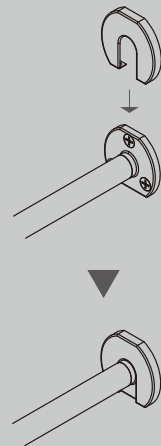

### ZT2544-WM8-IYWL Ztra Retractable LED Task Light & Wall Mounting Bracket

Including ZT254IYWL light head + ZDA3826 retractable light arm + ZT-WM8 wall mounting bracket

Ztra Wall-Mounted Arm, with AC/DC adapter

ZWA15 148mm L.

ZWA25 248mm L.

1 screw fixing

2 cover cap

ZT202-ZWA15-IY Ztra Wall-Mounted LED Task Light

Including ZT202IY light head + ZWA15 wall-mounted arm

ZT262-ZWA25-IY Ztra Wall-Mounted LED Task Light