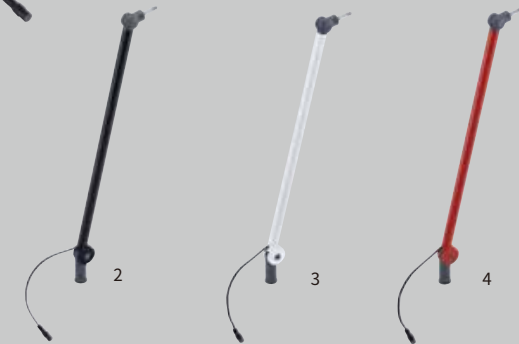

ZSA49 Single Light Arm, with AC/DC adapter

490mm L.

- 1 ZSA49IY (iron gray)
- 2 ZSA49NK (black)
- 3 ZSA49WT (white)
- 4 ZSA49RD (orange red)