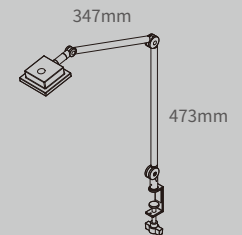

ZT2622-TC6-NK Ztra Retractable LED Task Light & Desk Clamp

Including ZT262NK light head + ZDA4735 retractable light arm + ZT-TC6 desk clamp