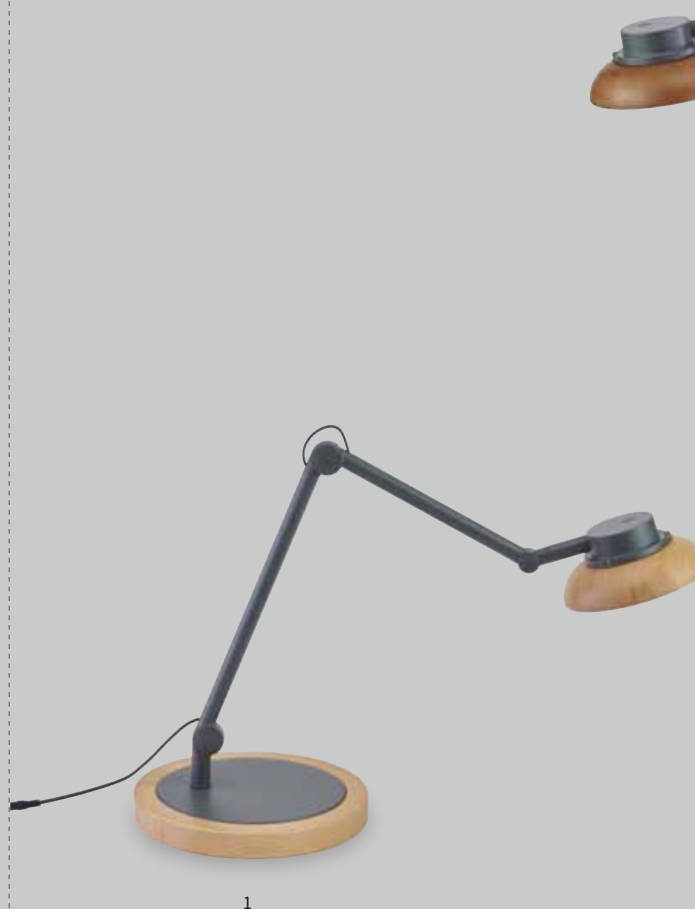

ZT2544-25 Ztra Retractable LED Desk Light with Wooden Light Base

Including ZT254 light head + ZDA3826 retractable light arm + WDB250 wooden light base

1