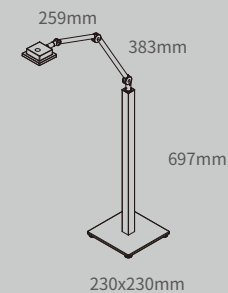

230x230mm, 697mm H. for single or retractable light arm

- 1 SDB2370WT (white)
- 2 SDB2370NK (black)

**ZT2624-2370 Ztra Retractable LED Task Light & Floor Stand**

Including ZT262 light head + ZDA3826 retractable light arm + SDB2370 floor stand