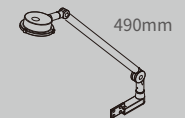

ZT2041-BM9R-WT Ztra Single Arm LED Task Light & Bedside Mounting Bracket

Including ZT204WT light head + ZSA49 single light arm + ZT-BM9R bedside mounting bracket