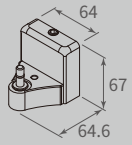

ZT-SW7 Ztra Slat Wall Mounting Bracket