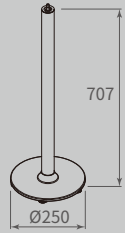

**SDB2570 Round Steel Floor Stand**

Ø250mm, 707mm H. for single or retractable light arm

- 1 SDB2570WT (white)
- 2 SDB2570NK (black)

**ZT2024-2570 Ztra Retractable LED Task Light & Floor Stand**

Including ZT202 light head + ZDA3826 retractable light arm + SDB2570 floor stand