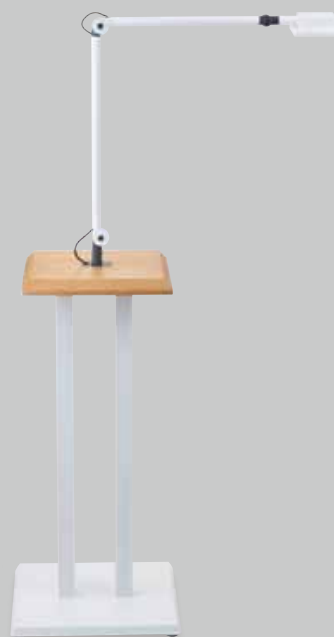

ZT2622-SQ35 Ztra Retractable LED Task Light & SQ35 Floor Stand

Including ZT262 light head + ZDA4735 retractable light arm + SQ35WDB floor stand

1