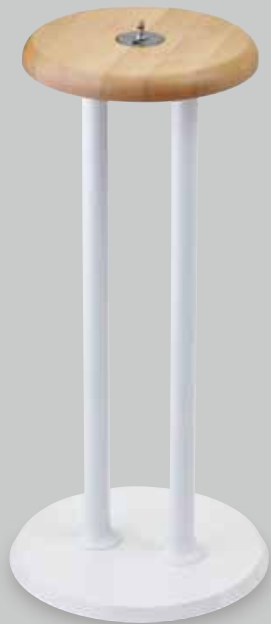

R35WDB Round Floor Stand, with wooden top

Ø350x740mm H. for single or retractable light arm

- 1 R35WDB-WTNT (white / natural beech)
- 2 R35WDB-NKWL (black / walnut finish)

1