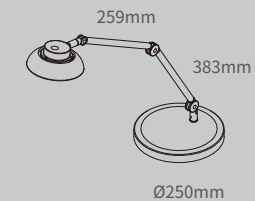

ZT2544-25 Ztra Retractable LED Desk Light with Wooden Light Base

Including ZT254 light head + ZDA3826 retractable light arm + WDB250 wooden light base

1