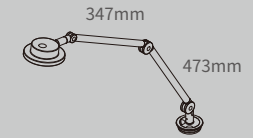

ZT2022-AGR60-IY Ztra Retractable LED Task Light & Grommet Mounting Base

Including ZT202IY light head + ZDA4735 retractable light arm + ZT-AGR60 grommet mounting base