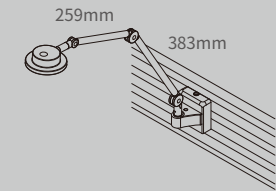

ZT2024-SW7-IY Ztra Retractable LED Task Light & Slat Wall Mounting Bracket

Including ZT202IY light head + ZDA3826 retractable light arm + ZT-SW7 slat wall mounting bracket