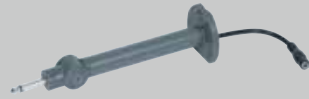

Ztra Wall-Mounted Arm, with AC/DC adapter

ZWA15 148mm L.