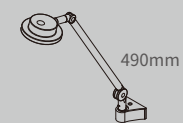

ZT2021-WM8-WT Ztra Single Arm LED Task Light & Wall Mounting Bracket

Including ZT202WT light head + ZSA49 single light arm + ZT-WM8 wall mounting bracket