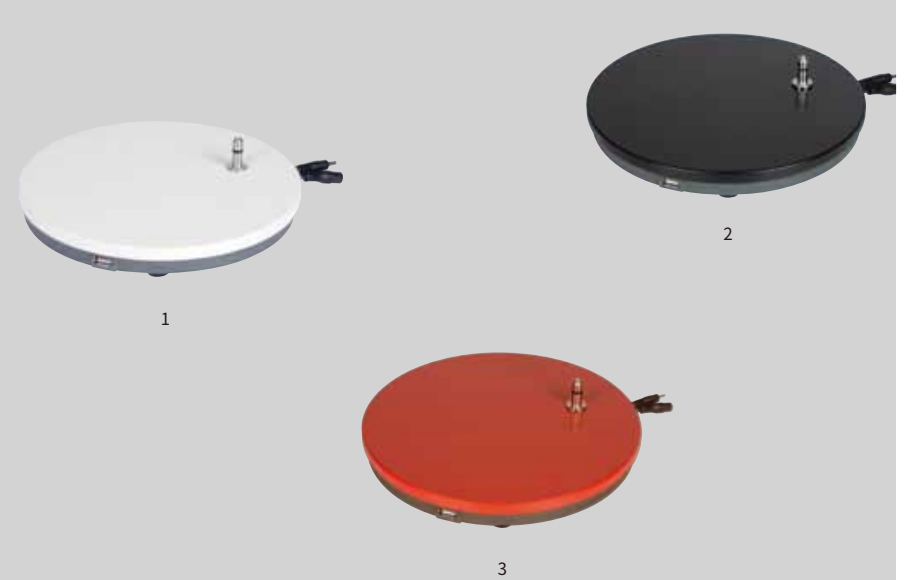

## Ztra Single Arm LED Task Light & **SDB170IY** Light Base

Ø170mm, for single light arm, iron gray

1

2

3

4

- 1 SDB170IY (iron gray)
- 2 ZT2021-17IY (490mm L. arm)
- 3 ZT2545-17IYNT (310mm L. arm)
- 4 ZT2545-17IYWL (310mm L. arm)

### SDB220 Round Steel Light Base

Ø215mm, for retractable light arm

- 1 SDB220WT (white)
- 2 SDB220NK (black)
- 3 SDB220RD (orange red)

### SDB240 Round Steel Light Base, with USB port

Ø215mm, for single or retractable light arm, with USB outlet to recharge smart phones (iPhone / Android)

- 1 SDB240WT (white)
- 2 SDB240NK (black)
- 3 SDB240RD (orange red)