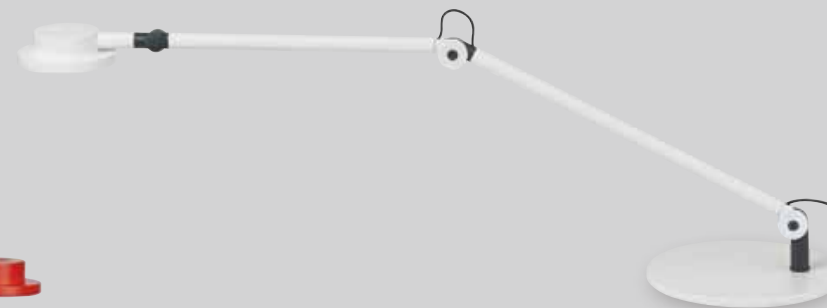

### SDB240 Round Steel Light Base, with USB port

Ø215mm, for single or retractable light arm, with USB outlet to recharge smart phones (iPhone / Android)

- 1 SDB240WT (white)
- 2 SDB240NK (black)
- 3 SDB240RD (orange red)

## ZT2022-22 / ZT2022-24 Ztra Retractable LED Task Light & Light Base

Including ZT202 light head + ZDA4735 retractable light arm + SDB220 or SDB240 light base

1

USB outlet

2

3

- 1 ZT2022-24NK (black, with USB outlet)
- 2 ZT2022-22RD (orange red)
- 3 ZT2022-22WT (white)