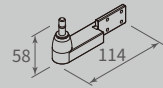

Ztra Bedside Mounting Bracket

ZT-BM9L Left hand

ZT-BM9R Right hand