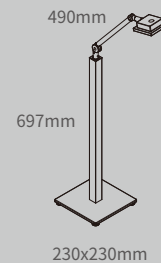

ZT2621-2370 Ztra Single Arm LED Task Light & Floor Stand

Including ZT262 light head + ZSA49 single light arm + SDB2370 floor stand