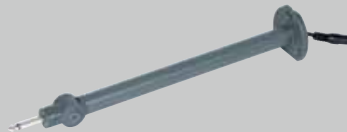

ZWA25 248mm L.