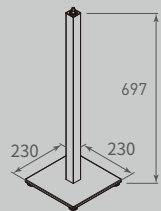

SDB2370 Square Steel Floor Stand

230x230mm, 697mm H. for single or retractable light arm

- 1 SDB2370WT (white)
- 2 SDB2370NK (black)