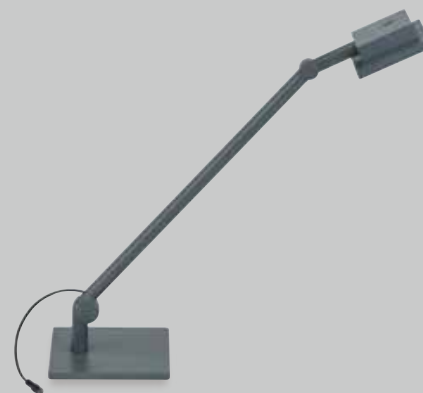

### ZT2621-15 Ztra Single Arm LED Task Light & Light Base

Including ZT262 light head + ZSA49 single light arm + SDB1515 light base

1

2

3

4

- 1 ZT2621-15NK (black)
- 2 ZT2621-15RD (orange red)
- 3 ZT2621-15IY (iron gray)
- 4 ZT2621-15WT (white)