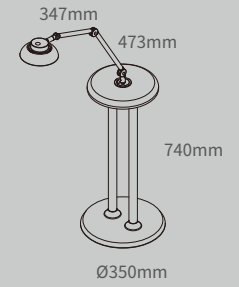

Ø350x740mm H. for single or retractable light arm

- 1 R35WDB-WTNT (white / natural beech)
- 2 R35WDB-NKWL (black / walnut finish)

1

2

**ZT2542-R35 Ztra Retractable LED Task Light & R35 Floor Stand**

Including ZT254 light head + ZDA4735 retractable light arm + R35WDB floor stand