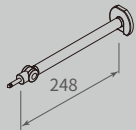

ZWA25 248mm L.