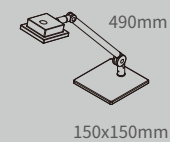

ZT2621-15 Ztra Single Arm LED Task Light & Light Base

Including ZT262 light head + ZSA49 single light arm + SDB1515 light base

1