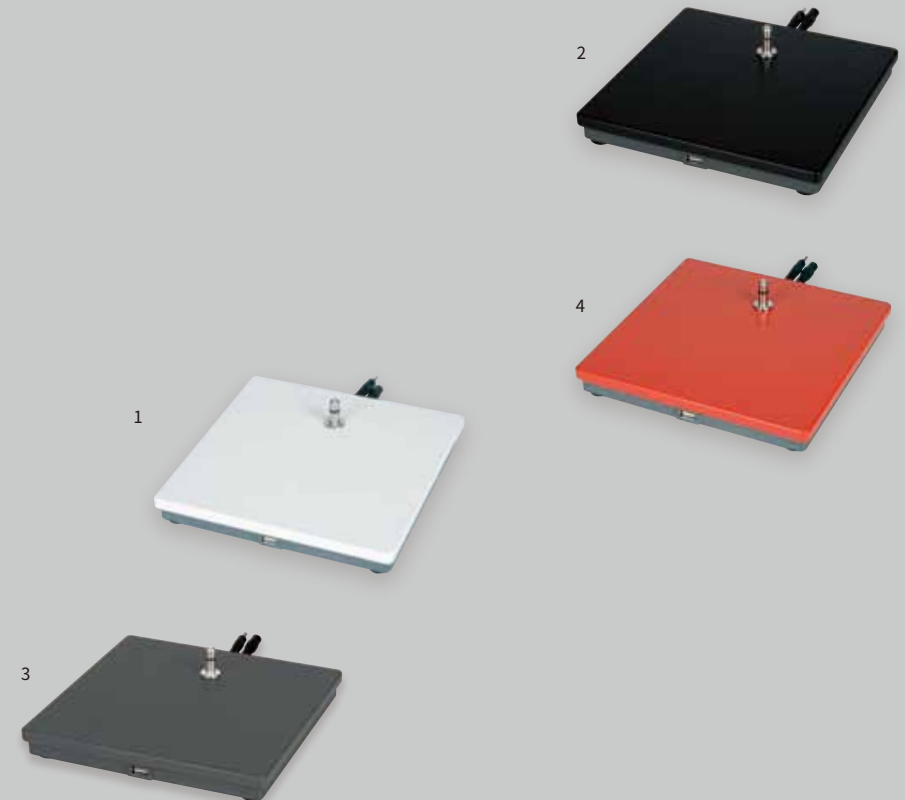

SDB2121 Square Steel Light Base, with USB port

190x190mm, for single or retractable light arm, with USB outlet to recharge smart phones (iPhone / Android)

USB outlet

- 1 SDB2121WT (white)
- 2 SDB2121NK (black)
- 3 SDB2121IY (iron gray)
- 4 SDB2121RD (orange red)