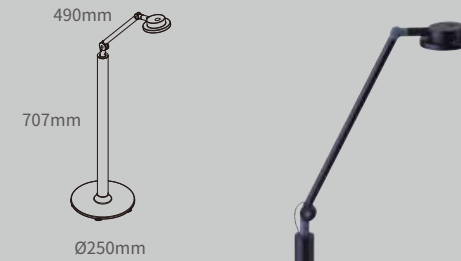

ZT2021-2570 Ztra Single Arm LED Task Light & Floor Stand

Including ZT202 light head + ZSA49 single light arm + SDB2570 floor stand

2