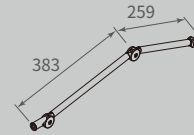

ZDA3826 Retractable Light Arm, with AC/DC adapter

383 + 259mm L.