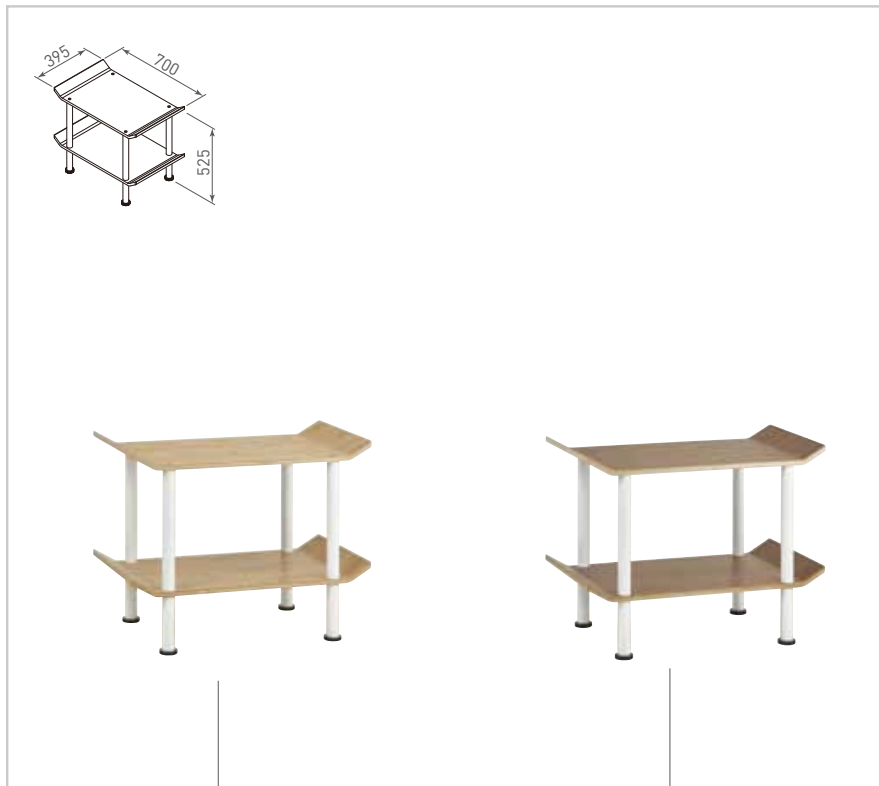

WING-SH2 Wing 2-Tier Rack 翼 二層架

WING-SH2-WK
(white oak surface)

WING-SH2-WL
(walnut surface)