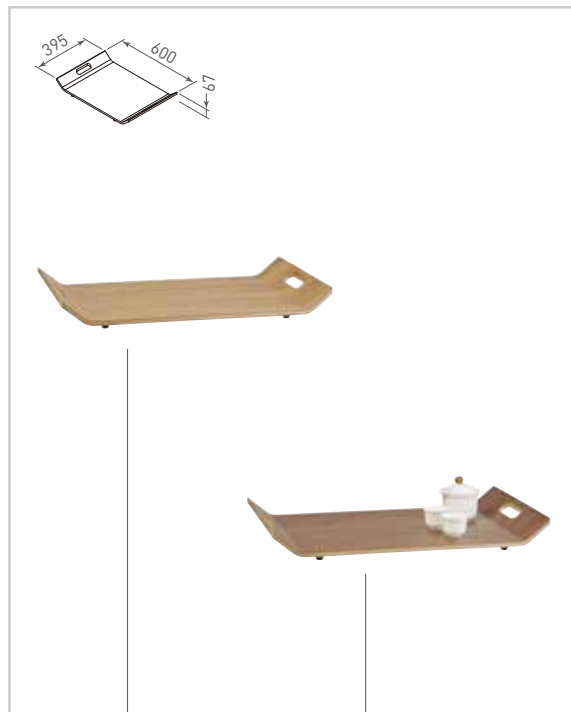

WING-TY6 Wing 60 Serving Tray 翼 曲木餐盤

WING-TY6-WK
(white oak surface)

WING-TY6-WL
(walnut surface)