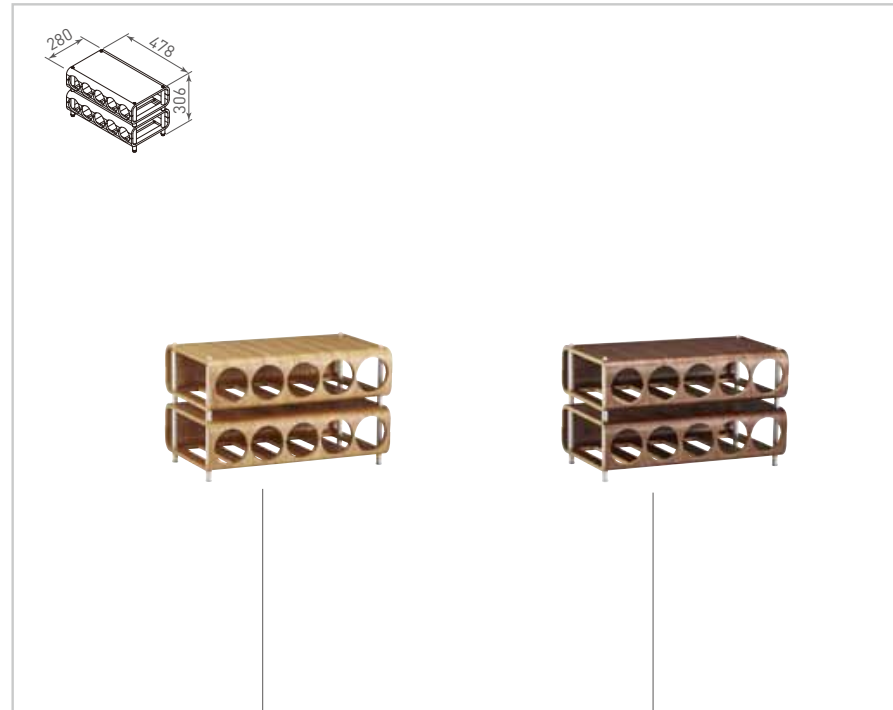

castor

feet

bar rail

WING Trolley & Shelf Rack 翼 活動推車及層架

- A tasteful convenience ideal for sipping alone or sharing with friends
- 不佔空間的迷你型吧台, 給自己及朋友們一個專屬又便利的品酒環境

WING-WB2 Wing Mini-Bar Trolley 翼 活動小吧台

- With dual glass hangers and dual wine racks 含二層儲酒架及吊杯架

WING-WB2-WK
(white oak surface)

WING-WB2-WL
(walnut surface)

WING-DWR22 Wing Dual Wine Racks 翼 二層儲酒架

- Available for 10 bottles 10 瓶容量

WING-DWR22-WK
(white oak surface)

WING-DWR22-WL
(walnut surface)

WING-DWR33 Wing Trio Wine Racks 翼 三層儲酒架