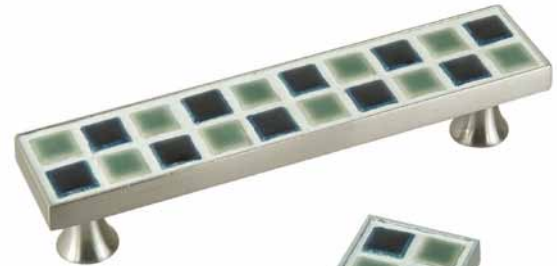

38118 SERIES HANDLE & KNOB

Material: ceramic with zamak base

Item No.	Hole C.C.	L	W	H
381181	--	26mm	26mm	25mm
381185	128mm	118mm	26mm	25mm

381185

381181

38150 SERIES HANDLE & KNOB

Material: ceramic with zamak base

Item No.	Hole C.C.	L	W	H
381501	--	26mm	26mm	25mm
381505	96mm	118mm	26mm	25mm

381505

381501

38165 SERIES HANDLE & KNOB

Material: ceramic with zamak base

Item No.	Hole C.C.	L	W	H
381651	--	26mm	26mm	25mm
381655	96mm	118mm	26mm	26.5mm