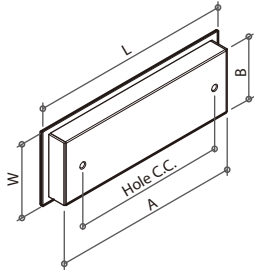

Item No.	Routed (AxB)	Hole C.C.	L	W
374151	Ø42mm	32mm	Ø48mm	--
374153	72x32mm	64mm	80mm	40mm
374155	108.5x36mm	96mm	116mm	43mm

375201 FLUSH INSET HANDLE

Material: plastic
 Color: silver gray

Item No.	Routed (AxB)	L	W
374201	71x18.5mm	75mm	24mm