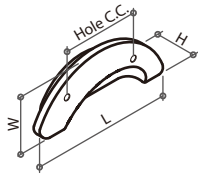

390707 BAR HANDLE

Material: solid wood

Item No.	Hole C.C.	L	W	H
390707	128mm	190mm	Ø12mm	32mm

390956 D HANDLE

Material: solid wood

Item No.	Hole C.C.	L	W	H
390956	105mm	120mm	13mm	25.5mm

390991 D HANDLE

Material: solid wood

Item No.	Hole C.C.	L	W	H
390991	22mm	60.4mm	41.5mm	28mm

390011 HANDLE

Material: solid wood

Item No.	Hole C.C.	L	W	H
390011	45mm	81mm	33mm	19.5mm

390012 INSET HANDLE

Material: solid wood

Item No.	Routed (AxB)	L	W
390012	105x34mm	111mm	39.5mm