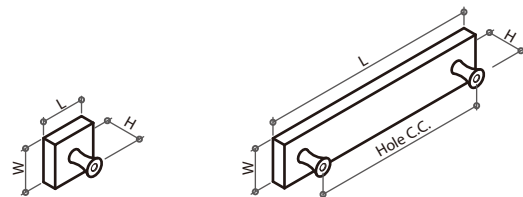

38118 SERIES HANDLE & KNOB

Material: ceramic with zamak base

Item No.	Hole C.C.	L	W	H
381181	--	26mm	26mm	25mm
381185	128mm	118mm	26mm	25mm

381185

381181

38150 SERIES HANDLE & KNOB

Material: ceramic with zamak base

Item No.	Hole C.C.	L	W	H
381501	--	26mm	26mm	25mm
381505	96mm	118mm	26mm	25mm

381505

381501

38165 SERIES HANDLE & KNOB

Material: ceramic with zamak base

Item No.	Hole C.C.	L	W	H
381651	--	26mm	26mm	25mm
381655	96mm	118mm	26mm	26.5mm