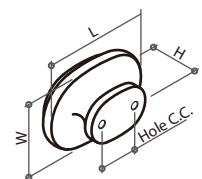

390707 BAR HANDLE

Material: solid wood

Item No.	Hole C.C.	L	W	H
390707	128mm	190mm	Ø12mm	32mm

390956 D HANDLE

Material: solid wood

Item No.	Hole C.C.	L	W	H
390956	105mm	120mm	13mm	25.5mm

390991 D HANDLE

Material: solid wood

Item No.	Hole C.C.	L	W	H
390991	22mm	60.4mm	41.5mm	28mm

390011 HANDLE

Material: solid wood

Item No.	Hole C.C.	L	W	H
390011	45mm	81mm	33mm	19.5mm

390012 INSET HANDLE

Material: solid wood

Item No.	Routed (AxB)	L	W
390012	105x34mm	111mm	39.5mm