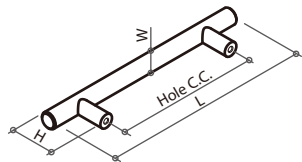

390707 BAR HANDLE

Material: solid wood

Item No.	Hole C.C.	L	W	H
390707	128mm	190mm	Ø12mm	32mm