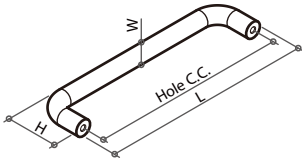

390655 D HANDLE

Material: solid wood

Item No.	Hole C.C.	L	W	H
390655	96mm	112.5mm	Ø16.5mm	37mm