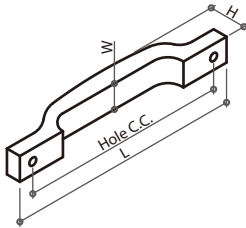

Item No.	L	W	H
382001	50mm	24.5mm	24.5mm

382002 KNOB

Material: ceramic

Item No.	L	W	H
382002	55mm	37mm	38.5mm

382003 KNOB

Material: ceramic

Item No.	D	H
382003	Ø39mm	27mm

382004 KNOB

Material: ceramic

Item No.	D	H
382004	Ø44mm	27.5mm

370955 BAR HANDLE

Material: plastic
 Color: white / black or white / yellow

Item No.	Hole C.C.	L	W	H
370955	128mm	156mm	22mm	30mm

370951 KNOB

Material: plastic
 Color: white / black or white / yellow

Item No.	L	W	H
370951	43mm	29mm	26mm

370971 KNOB

Material: plastic
 Color: silver gray

Item No.	Hole C.C.	L	W	H
370971	32mm	41mm	14mm	29mm

371675 BOW HANDLE

Material: plastic
 Color: silver gray

Item No.	Hole C.C.	L	W	H
371675	128mm	170mm	19mm	24mm