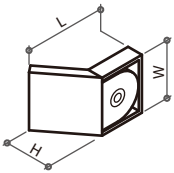

Material: ceramic

Item No.	D	H
382004	Ø44mm	27.5mm

370955 BAR HANDLE

Material: plastic
 Color: white / black or white / yellow

Item No.	Hole C.C.	L	W	H
370955	128mm	156mm	22mm	30mm

370951 KNOB

Material: plastic
 Color: white / black or white / yellow