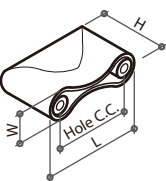

370971 KNOB

Material: plastic
Color: silver gray

Item No.	Hole C.C.	L	W	H
370971	32mm	41mm	14mm	29mm