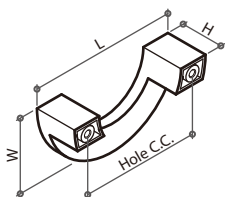

372155 BOW HANDLE

Material: plastic / acrylic
 Color: silver gray / translucent

Item No.	Hole C.C.	L	W	H
372155	128mm	154mm	20mm	22mm

37225 SERIES DROP HANDLE

Material: plastic
 Color: silver gray

Item No.	Hole C.C.	L	W	H
372251	--	18mm	17mm	26mm
372252	32mm	51.5mm	43mm	22mm
372253	64mm	80.5mm	39.5mm	23mm