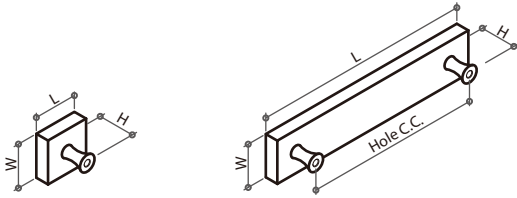

38118 SERIES HANDLE & KNOB

Material: ceramic with zamak base

Item No.	Hole C.C.	L	W	H
381181	--	26mm	26mm	25mm
381185	128mm	118mm	26mm	25mm

381185

381181

38150 SERIES HANDLE & KNOB

Material: ceramic with zamak base

Item No.	Hole C.C.	L	W	H
381501	--	26mm	26mm	25mm
381505	96mm	118mm	26mm	25mm

381505

381501

38165 SERIES HANDLE & KNOB

Material: ceramic with zamak base

Item No.	Hole C.C.	L	W	H
381651	--	26mm	26mm	25mm
381655	96mm	118mm	26mm	26.5mm