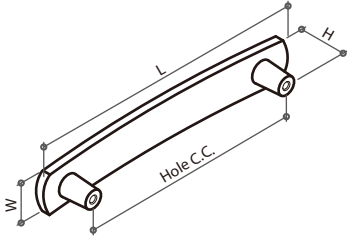

381883 KNOB

Material: ceramic

Item No.	L	W	H
381883	39.3mm	29mm	28mm

381884 KNOB

Material: ceramic

Item No.	L	W	H
381884	38.3mm	28.3mm	25.3mm

382001 KNOB

Material: ceramic

Item No.	L	W	H
382001	50mm	24.5mm	24.5mm

382002 KNOB

Material: ceramic

Item No.	L	W	H
382002	55mm	37mm	38.5mm

382003 KNOB

Material: ceramic

Item No.	D	H
382003	Ø39mm	27mm

382004 KNOB

Material: ceramic

Item No.	D	H
382004	Ø44mm	27.5mm

370955 BAR HANDLE

Material: plastic
 Color: white / black or white / yellow

Item No.	Hole C.C.	L	W	H
370955	128mm	156mm	22mm	30mm

370951 KNOB

Material: plastic
 Color: white / black or white / yellow