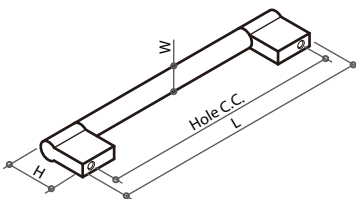

374105 BAR HANDLE

Material: plastic feet with acrylic bar
Color: chrome / transparent

Item No.	Hole C.C.	L	W	H
374105	160mm	180.5mm	Ø13mm	35mm