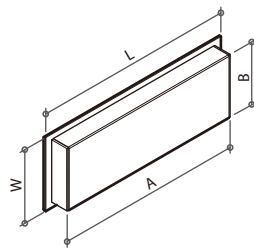

Item No.	Routed (AxB)	Hole C.C.	L	W
374151	Ø42mm	32mm	Ø48mm	--
374153	72x32mm	64mm	80mm	40mm
374155	108.5x36mm	96mm	116mm	43mm

375201 FLUSH INSET HANDLE

Material: plastic
 Color: silver gray

Item No.	Routed (AxB)	L	W
374201	71x18.5mm	75mm	24mm