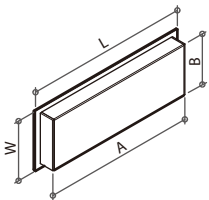

Item No.	Hole C.C.	L	W	H
390991	22mm	60.4mm	41.5mm	28mm

390011 HANDLE

Material: solid wood

Item No.	Hole C.C.	L	W	H
390011	45mm	81mm	33mm	19.5mm

390012 INSET HANDLE

Material: solid wood

Item No.	Routed (AxB)	L	W
390012	105x34mm	111mm	39.5mm