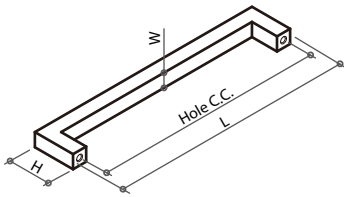

34975 SERIES D HANDLE

Material: acrylic
Color: foggy

Item No.	Hole C.C.	L	W	H
349753	96mm	104mm	12mm	27mm
349755	128mm	138mm	14mm	33mm