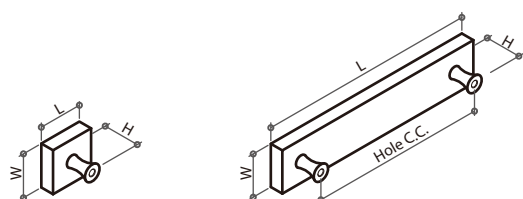

38118 SERIES HANDLE & KNOB

Material: ceramic with zamak base

Item No.	Hole C.C.	L	W	H
381181	--	26mm	26mm	25mm
381185	128mm	118mm	26mm	25mm

381185

381181

38150 SERIES HANDLE & KNOB

Material: ceramic with zamak base

Item No.	Hole C.C.	L	W	H
381501	--	26mm	26mm	25mm
381505	96mm	118mm	26mm	25mm

381505

381501

38165 SERIES HANDLE & KNOB

Material: ceramic with zamak base

Item No.	Hole C.C.	L	W	H
381651	--	26mm	26mm	25mm
381655	96mm	118mm	26mm	26.5mm