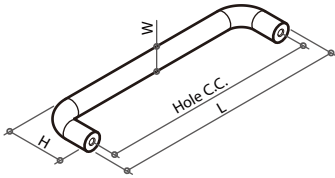

347633 D HANDLE

Material: acrylic
Color: foggy

Item No.	Hole C.C.	L	W	H
347633	96mm	111mm	Ø15mm	36mm