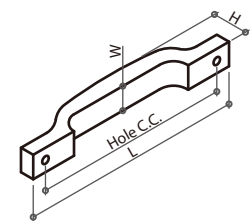

390707 BAR HANDLE

Material: solid wood

Item No.	Hole C.C.	L	W	H
390707	128mm	190mm	Ø12mm	32mm

390956 D HANDLE

Material: solid wood

Item No.	Hole C.C.	L	W	H
390956	105mm	120mm	13mm	25.5mm

390991 D HANDLE

Material: solid wood

Item No.	Hole C.C.	L	W	H
390991	22mm	60.4mm	41.5mm	28mm

390011 HANDLE

Material: solid wood

Item No.	Hole C.C.	L	W	H
390011	45mm	81mm	33mm	19.5mm

390012 INSET HANDLE

Material: solid wood

Item No.	Routed (AxB)	L	W
390012	105x34mm	111mm	39.5mm