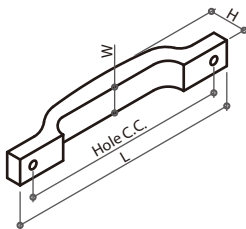

372155 BOW HANDLE

Material: plastic / acrylic
Color: silver gray / translucent

Item No.	Hole C.C.	L	W	H
372155	128mm	154mm	20mm	22mm