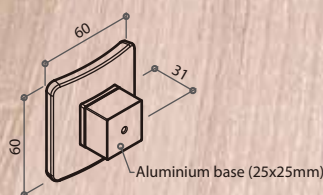

GL601-2 SERIES SQUARE DOT ART GLASS KNOB

Glass dimensions: 60x60mm
With shiny silver aluminium base 25x25mm

Item No.	Color
GL601-2AO	Campsis orange
GL601-2EY	Immortelle yellow
GL601-2KU	Turkey blue
GL601-2LP	Tulip purple