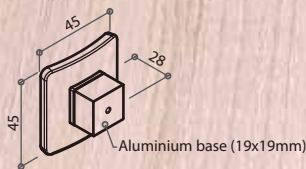

LATEST PRODUCT UPDATES

GL602-3 SERIES SQUARE DOT ART GLASS KNOB

Glass dimensions: 45x45mm
With shiny silver aluminium base 19x19mm

Item No.	Color
GL602-3AO	Campsis orange
GL602-3EY	Immortelle yellow
GL602-3KU	Turkey blue
GL602-3LP	Tulip purple