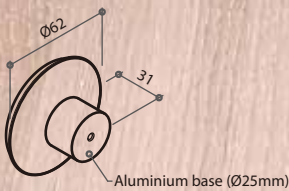

LATEST PRODUCT UPDATES

GL605-3 SERIES ROUND DOT ART GLASS KNOB

Glass dimension: $\varnothing 62\text{mm}$
With shiny aluminium base $\varnothing 25\text{mm}$

Item No.	Color
GL605-3AO	Campsis orange
GL605-3EY	Immortelle yellow
GL605-3KU	Turkey blue
GL605-3LP	Tulip purple

GL604-6 SERIES ROUND FLORA ART GLASS KNOB

Glass dimension: $\varnothing 48\text{mm}$
With shiny aluminium base $\varnothing 18\text{mm}$