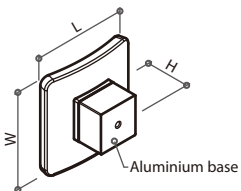

GL601 Series

Item No.	L	W	H	Color
GL601-CL	60mm	60mm	31mm	Natural clear
GL601-HG				Lush green
GL601-LY				Luminous yellow
GL601-MG				May green
GL601-NU				Navy blue
GL601-SU				Sky blue
GL601-TB				Tea brown

GL602 Series

Item No.	L	W	H	Color
GL602-CL	45mm	45mm	28mm	Natural clear
GL602-HG				Lush green
GL602-LY				Luminous yellow
GL602-MG				May green
GL602-NU				Navy blue
GL602-SU				Sky blue
GL602-TB				Tea brown