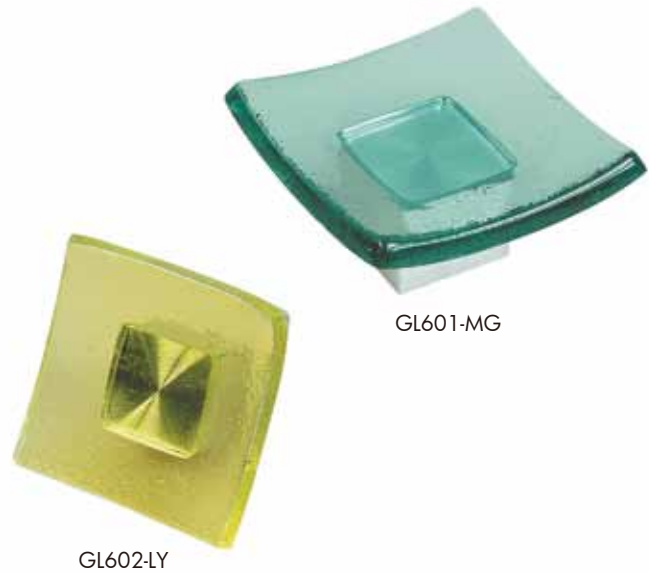

Crystalline

378222 Knob

- * Material: acrylic with plastic base
- * Color: blue transparent / chrome

378211 Knob

- * Material: acrylic with plastic base
- * Color: transparent / chrome

378221 Knob

- * Material: acrylic with plastic base
- * Color: transparent / chrome

GA4530-160

GA3420

GA4530

SQUARE TEMPERED GLASS HANDLE & KNOB

Clear tempered glass, square type
UV-glued on aluminium base

Item No.	Hole C.C.	L	W	H
GA4825	--	48mm	48mm	32mm
GA4825-160	160mm	208mm	48mm	32mm

GA4825-160

GA4825

GA90 SERIES GLASS TOP HANDLE

Clear glass, shiny silver aluminium base

Item No.	Hole C.C.	L	W	H
GA90-32	32mm	100mm	36mm	28mm
GA90-128	128mm	196mm	36mm	28mm
GA90-224	224mm	292mm	36mm	28mm

GA90-32

GA90-128 (L=196mm)
GA90-224 (L=292mm)

GL601 / GL602 SERIES SQUARE ART GLASS KNOB

Glass dimension: 60x60mm or 45x45mm square

UV-glued on aluminium base (25x25mm or 19x19mm square, NB)

Color: natural clear (CL), tea brown (TB), navy blue (NU), lush green (HG), luminous yellow (LY), may green (MG), sky blue (SU)