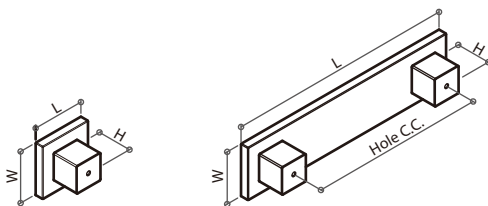

GA4530-160

GA3420

GA4530

SQUARE TEMPERED GLASS HANDLE & KNOB

Clear tempered glass, square type
UV-glued on aluminium base

Item No.	Hole C.C.	L	W	H
GA4825	--	48mm	48mm	32mm
GA4825-160	160mm	208mm	48mm	32mm

GA4825-160