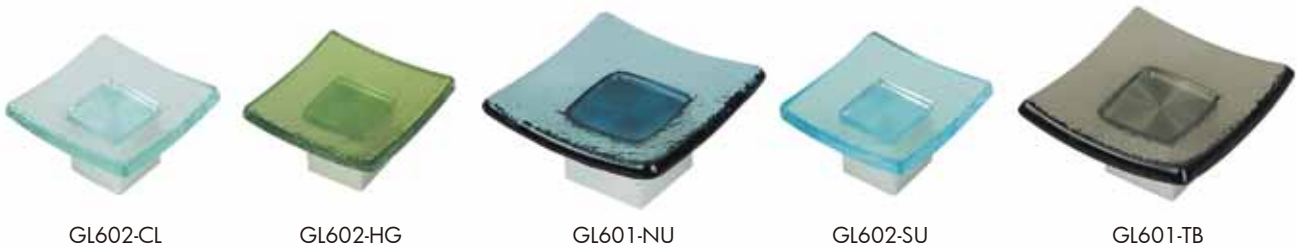

GL602-CL

GL602-HG

GL601-NU

GL602-SU

GL601-TB

GL601 Series

Item No.	L	W	H	Color
GL601-CL	60mm	60mm	31mm	Natural clear
GL601-HG				Lush green
GL601-LY				Luminous yellow
GL601-MG				May green
GL601-NU				Navy blue
GL601-SU				Sky blue
GL601-TB				Tea brown

GL602 Series

Item No.	L	W	H	Color
GL602-CL	45mm	45mm	28mm	Natural clear
GL602-HG				Lush green
GL602-LY				Luminous yellow
GL602-MG				May green
GL602-NU				Navy blue
GL602-SU				Sky blue
GL602-TB				Tea brown