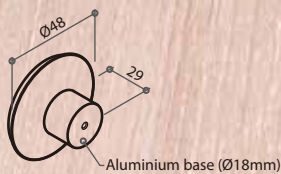

Item No.	Color
GL604-6AO	Campsis orange
GL604-6EY	Immortelle yellow
GL604-6KU	Turkey blue
GL604-6LP	Tulip purple