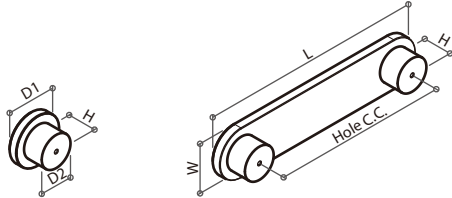

ROUND TEMPERED GLASS HANDLE & KNOB

Clear tempered glass, round type
UV-glued on aluminium base

Item No.	Hole C.C.	D1 / L	D2 / W	H
GA3420	--	Ø34mm	Ø20mm	27mm
GA4530	--	Ø45mm	Ø30mm	27mm
GA4530-160	160mm	205mm	45mm	27mm