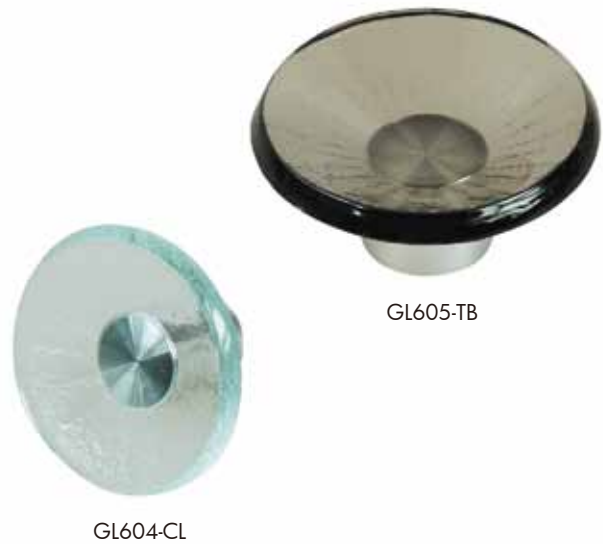

Item No.	L	W	H	Color
GL601-CL	60mm	60mm	31mm	Natural clear
GL601-HG				Lush green
GL601-LY				Luminous yellow
GL601-MG				May green
GL601-NU				Navy blue
GL601-SU				Sky blue
GL601-TB				Tea brown

GL602 Series

Glass dimension: Ø48 or Ø62mm

UV-glued on aluminium base (Ø18 or Ø25mm, NB)

Color: natural clear (CL), tea brown (TB), navy blue (NU), lush green (HG), luminous yellow (LY), may green (MG), sky blue (SU)