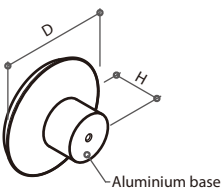

GL604 Series

Item No.	D	H	Color
GL604-CL	Ø48mm	29mm	Natural clear
GL604-HG			Lush green
GL604-LY			Luminous yellow
GL604-MG			May green
GL604-NU			Navy blue
GL604-SU			Sky blue
GL604-TB			Tea brown

GL605 Series

Item No.	D	H	Color
GL605-CL	Ø62mm	31mm	Natural clear
GL605-HG			Lush green
GL605-LY			Luminous yellow
GL605-MG			May green
GL605-NU			Navy blue
GL605-SU			Sky blue
GL605-TB			Tea brown