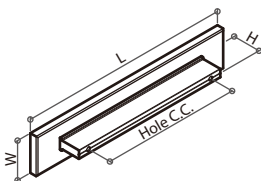

GA4530-160

GA3420

GA4530

SQUARE TEMPERED GLASS HANDLE & KNOB

Clear tempered glass, square type
UV-glued on aluminium base

Item No.	Hole C.C.	L	W	H
GA4825	--	48mm	48mm	32mm
GA4825-160	160mm	208mm	48mm	32mm

GA4825-160

GA4825

GA90 SERIES GLASS TOP HANDLE

Clear glass, shiny silver aluminium base

Item No.	Hole C.C.	L	W	H
GA90-32	32mm	100mm	36mm	28mm
GA90-128	128mm	196mm	36mm	28mm
GA90-224	224mm	292mm	36mm	28mm

GA90-32

GA90-128 (L=196mm)
GA90-224 (L=292mm)