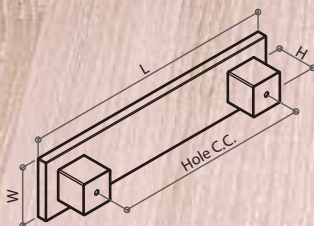

GL801 SERIES FLOW ART GLASS PULL

Glass width: 40mm
UV-glued on aluminium base (25x25mm square, NB)
C.C. = 96 or 160mm

Item No.	Hole C.C.	L	W	H
GL801-96	96mm	126mm	40mm	30mm
GL801-160	160mm	190mm	40mm	30mm