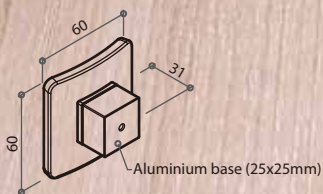

LATEST PRODUCT UPDATES

GL601-4 SERIES SQUARE GRID ART GLASS KNOB

Glass dimensions: 60x60mm
With shiny silver aluminium base 25x25mm

Item No.	Color
GL601-4AO	Campsis orange
GL601-4EY	Immortelle yellow
GL601-4KU	Turkey blue
GL601-4LP	Tulip purple