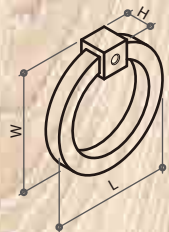

LATEST PRODUCT UPDATES

Z31044/Z31045 D HANDLE

Material: steel Bar, 14mm dia. / zamak base

Item No.	Hole C.C.	L	W	H
Z310441	128mm	162mm	24mm	27mm
Z310442	160mm	195mm	24mm	27mm
Z310443	192mm	227mm	24mm	27mm
Z310451	96mm	106mm		
Z310452	128mm	138mm		
Z310453	160mm	170mm	14mm	35mm
Z310454	192mm	202mm		
Z310455	224mm	234mm		
Z310456	320mm	330mm		

Z31044

Z31045

Z31047/Z31048/Z31049 Bow HANDLE

Material: zamak

Color:

Item No.	Hole C.C.	L	W	H
Z31047	96mm	121mm	10mm	27mm
Z31048	76mm	114.5mm	13mm	24mm
Z31049	76mm	132mm	8mm	22mm

Z31049

Z31048

Z31047

LATEST PRODUCT UPDATES

Z31054/Z31055 Drop Ring HANDLE

Material: zamak
Color:

Item No.	L	W	H
Z31054	Ø41.5mm	43.5mm	12mm
Z31055	Ø43mm	46.5mm	12.5mm

Z31056 Recessed HANDLE

Material: stainless steel base/zamak surface

Item No.	L	W	H	Routed Size
Z31056	45.6mm	45.6mm	10.7mm	Ø41x8.5mm

31486 SERIES BAR HANDLE & KNOB

Material: zamak
Color: antique brass

Item No.	Hole C.C.	L	W / D	H
314861	--	--	Ø31mm	27mm
314863	3" (76.2mm)	89.5mm	10.5mm	26mm
314865	4" (101.6mm)	114.5mm	10.5mm	27.6mm