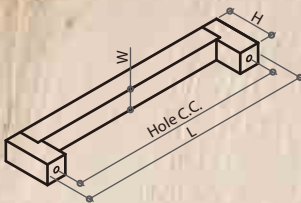

S4002 HANDLE

Material: stainless steel bar / zamak base

Item No.	Hole C.C.	L	W	H
S40021	128mm	143mm		
S40022	160mm	175mm		
S40023	224mm	239mm		
S40024	288mm	303mm		
S40025	320mm	335mm	15mm	35mm
S40026	352mm	367mm		
S40027	416mm	431mm		
S40028	544mm	559mm