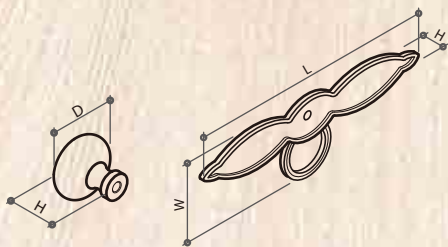

LATEST PRODUCT UPDATES

Z31064 series RETRO KNOB & DROP RING HANDLE

Material: zamak

Item No.	L / D	W	H
Z310641	109mm	42mm	15mm
Z310642	Ø24mm	--	16mm
Z310643	Ø30.4mm	--	18mm