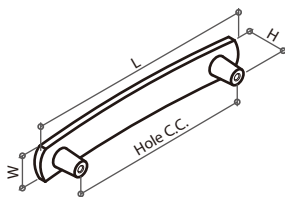

313585 D HANDLE

Material: zamak
Color: satin chrome

Item No.	Hole C.C.	L	W	H
313585	125mm	154mm	14mm	28mm

313636 BAR HANDLE

Material: zamak
Color: satin chrome

Item No.	Hole C.C.	L	W	H
313636	160mm	196mm	24.5mm	27.5mm

31378 SERIES S HANDLE

Material: zamak
Color: satin chrome

Item No.	Hole C.C.	L	W	H
313783	96mm	119mm	35mm	25.5mm
313785	128mm	149mm	35mm	25.5mm

313965 BOW HANDLE

Material: zamak
Color: satin chrome

Item No.	Hole C.C.	L	W	H
313965	128mm	141mm	17mm	28mm