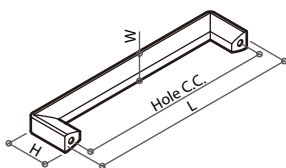

313585 D HANDLE

Material: zamak
Color: satin chrome

Item No.	Hole C.C.	L	W	H
313585	125mm	154mm	14mm	28mm