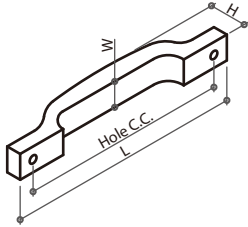

314296 BOW HANDLE

Material: zamak
Color: satin chrome

Item No.	Hole C.C.	L	W	H
314296	160mm	220mm	24mm	31mm

314365 BOW HANDLE

Material: zamak
Color: satin chrome

Item No.	Hole C.C.	L	W	H
314365	96mm	132mm	17.5mm	28mm

310791 BOW HANDLE

Material: zamak
Color: satin nickel

Item No.	Hole C.C.	L	W	H
310791	128mm	158mm	16mm	31.5mm

310811 BOW HANDLE

Material: zamak
Color: brushed nickel

Item No.	Hole C.C.	L	W	H
310811	160mm	185mm	18.3mm	30mm