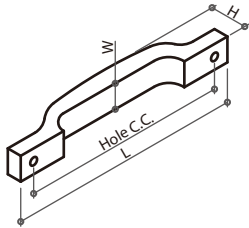

313985 BOW HANDLE

Material: zamak
Color: satin chrome

Item No.	Hole C.C.	L	W	H
313985	128mm	143mm	20mm	26mm