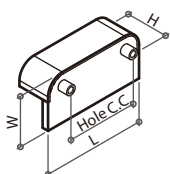

31496 SERIES BAR HANDLE

Material: zamak
Color: antique brass

Item No.	Hole C.C.	L	W	H
314961	1.5"	76mm	19.5mm	20.5mm
314964	4"	177.5mm	19.5mm	23mm

31498 SERIES LAY ON HANDLE

Material: zamak
Color: antique brass

Item No.	Hole C.C.	L	W	H
314981	24mm	38mm	30.6mm	26mm
314983	45mm	63.6mm	30.6mm	26mm
314985	87mm	114mm	30.6mm	26mm

315483 D HANDLE

Material: zamak
Color: antique brass or antique pewter

Item No.	Hole C.C.	L	W	H
315483	96mm	110mm	14mm	28.5mm