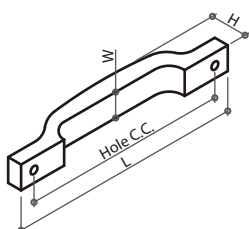

313985 BOW HANDLE

Material: zamak
Color: satin chrome

Item No.	Hole C.C.	L	W	H
313985	128mm	143mm	20mm	26mm

314155 BOW HANDLE

Material: zamak
Color: satin nickel

Item No.	Hole C.C.	L	W	H
314155	128mm	192mm	17mm	21mm

314296 BOW HANDLE

Material: zamak
Color: satin chrome

Item No.	Hole C.C.	L	W	H
314296	160mm	220mm	24mm	31mm

314365 BOW HANDLE

Material: zamak
Color: satin chrome

Item No.	Hole C.C.	L	W	H
314365	96mm	132mm	17.5mm	28mm