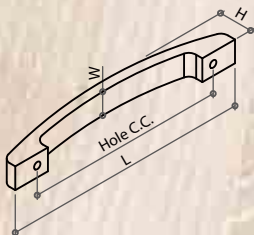

LATEST PRODUCT UPDATES

Z31050/Z31051 D HANDLE

Material: zamak

Item No.	Hole C.C.	L	W	H
Z31050	128mm	142mm	7mm	35mm
Z31051	128/192/224mm	232mm	8mm	32mm

Z31052/Z31053 D HANDLE

Material: zamak

Item No.	Hole C.C.	L	W	H
Z31052	96mm	106mm	10mm	31mm
Z31053	192mm	200mm	8mm	28mm
Z310461	128mm	143mm		
Z310462	160mm	175mm		
Z310463	192mm	207mm		
Z310464	224mm	239mm	15mm	38mm
Z310465	256mm	271mm		
Z310466	320mm	335mm		
Z310467	448mm	463mm		
Z310468	608mm	623mm		

LATEST PRODUCT UPDATES

Z31044/Z31045 D HANDLE

Material: steel Bar, 14mm dia. / zamak base

Item No.	Hole C.C.	L	W	H
Z310441	128mm	162mm	24mm	27mm
Z310442	160mm	195mm	24mm	27mm
Z310443	192mm	227mm	24mm	27mm
Z310451	96mm	106mm		
Z310452	128mm	138mm		
Z310453	160mm	170mm	14mm	35mm
Z310454	192mm	202mm		
Z310455	224mm	234mm		
Z310456	320mm	330mm		

Z31044

Z31045

Z31047/Z31048/Z31049 Bow HANDLE

Material: zamak

Color:

Item No.	Hole C.C.	L	W	H
Z31047	96mm	121mm	10mm	27mm
Z31048	76mm	114.5mm	13mm	24mm
Z31049	76mm	132mm	8mm	22mm

Z31049

Z31048