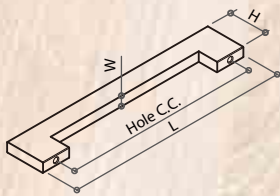

LATEST PRODUCT UPDATES

Z31050/Z31051 D HANDLE

Material: zamak

Item No.	Hole C.C.	L	W	H
Z31050	128mm	142mm	7mm	35mm
Z31051	128/192/224mm	232mm	8mm	32mm

Z31052/Z31053 D HANDLE

Material: zamak

Item No.	Hole C.C.	L	W	H
Z31052	96mm	106mm	10mm	31mm
Z31053	192mm	200mm	8mm	28mm
Z310461	128mm	143mm		
Z310462	160mm	175mm		
Z310463	192mm	207mm		
Z310464	224mm	239mm	15mm	38mm
Z310465	256mm	271mm		
Z310466	320mm	335mm		
Z310467	448mm	463mm		
Z310468	608mm	623mm		