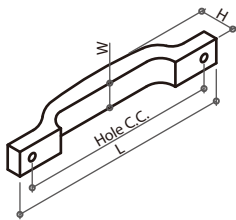

315565 D HANDLE

Material: zamak
Color: antique pewter

Item No.	Hole C.C.	L	W	H
315565	128mm	145.5mm	13mm	35mm