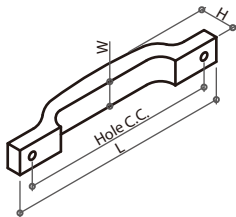

31325 SERIES BOW HANDLE

Material: zamak
Color: satin chrome or brushed nickel

Item No.	Hole C.C.	L	W	H
313251	64mm	77mm	9mm	27mm
313253	96mm	109mm	9mm	30mm
313255	128mm	140mm	9mm	30mm
313257	192mm	195mm	9mm	30mm