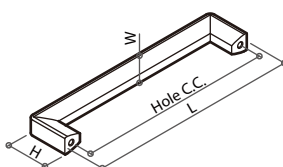

31378 SERIES S HANDLE

Material: zamak
Color: satin chrome

Item No.	Hole C.C.	L	W	H
313783	96mm	119mm	35mm	25.5mm
313785	128mm	149mm	35mm	25.5mm

313965 BOW HANDLE

Material: zamak
Color: satin chrome

Item No.	Hole C.C.	L	W	H
313965	128mm	141mm	17mm	28mm