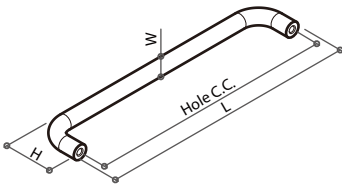

3324 / 3325 SERIES D HANDLE

Material: steel or stainless steel
Color: chrome or natural brushed
Ø10mm bar

Item No.	Hole C.C.	L	W	H	Material
3324-64	64mm	74mm	Ø10mm	32mm	stainless steel
3324-96	96mm	106mm			
3324-128	128mm	138mm			
3324-160	160mm	170mm			
3324-192	192mm	202mm			
3324-224	224mm	234mm			
3324-256	256mm	266mm			
3324-288	288mm	298mm			
3325-64	64mm	74mm	Ø10mm	32mm	steel
3325-96	96mm	106mm			
3325-128	128mm	138mm			
3325-160	160mm	170mm			
3325-192	192mm	202mm			
3325-224	224mm	234mm			
3325-256	256mm	266mm			
3325-288	288mm	298mm			

• Other different lengths are available