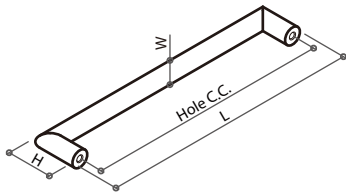

4416 SERIES D HANDLE

Material: stainless steel

Color: chrome or natural brushed

Ø12mm bar

Item No.	Hole C.C.	L	W	H	Description			
4416H-96	96mm	108mm						
4416H-128	128mm	140mm						
4416H-160	160mm	172mm						
4416H-224	224mm	236mm	Ø12mm	30mm	hollow bar			
4416H-288	288mm	300mm						
4416H-320	320mm	332mm						
4416H-384	384mm	396mm						
4416H-480	480mm	492mm						
4416S-96	96mm	108mm						
4416S-128	128mm	140mm						
4416S-160	160mm	172mm						
4416S-224	224mm	236mm	Ø12mm	30mm	solid bar			
4416S-288	288mm	300mm						
4416S-320	320mm	332mm						
4416S-384	384mm	396mm						
4416S-480	480mm	492mm						

• Other different lengths are available