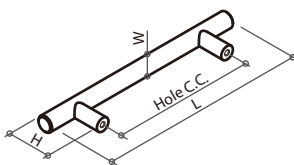

31327 SERIES BAR HANDLE

Material: zamak
Color: satin chrome

Item No.	Hole C.C.	L	W	H
313273	96mm	141.5mm	8mm	37.5mm
313279	192mm	236mm	8mm	37.5mm