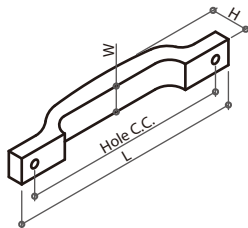

314296 BOW HANDLE

Material: zamak
Color: satin chrome

Item No.	Hole C.C.	L	W	H
314296	160mm	220mm	24mm	31mm

314365 BOW HANDLE

Material: zamak
Color: satin chrome

Item No.	Hole C.C.	L	W	H
314365	96mm	132mm	17.5mm	28mm

310791 BOW HANDLE

Material: zamak
Color: satin nickel

Item No.	Hole C.C.	L	W	H
310791	128mm	158mm	16mm	31.5mm

310811 BOW HANDLE

Material: zamak
Color: brushed nickel

Item No.	Hole C.C.	L	W	H
310811	160mm	185mm	18.3mm	30mm