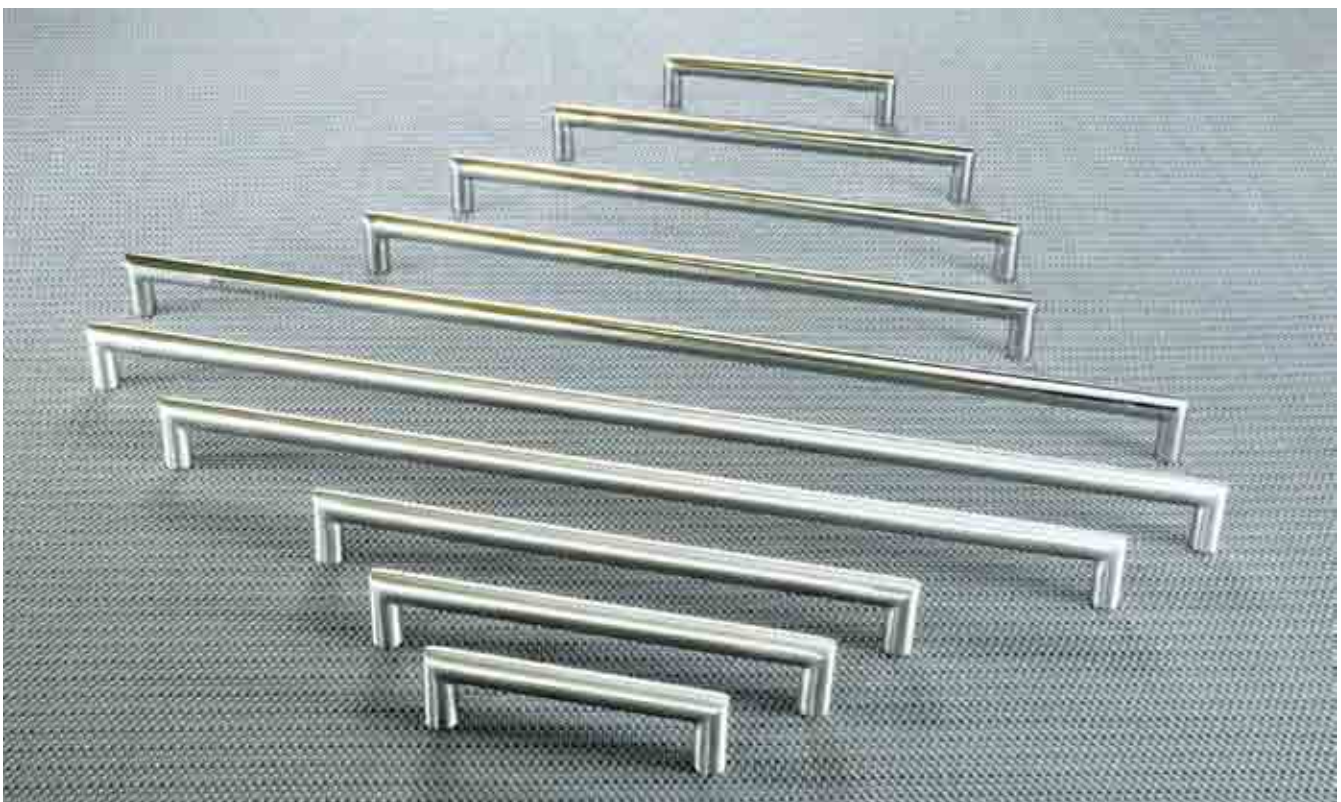

4416 SERIES D HANDLE

Material: stainless steel

Color: chrome or natural brushed

Ø12mm bar

Item No.	Hole C.C.	L	W	H	Description			
4416H-96	96mm	108mm						
4416H-128	128mm	140mm						
4416H-160	160mm	172mm						
4416H-224	224mm	236mm	Ø12mm	30mm	hollow bar			
4416H-288	288mm	300mm						
4416H-320	320mm	332mm						
4416H-384	384mm	396mm						
4416H-480	480mm	492mm						
4416S-96	96mm	108mm						
4416S-128	128mm	140mm						
4416S-160	160mm	172mm						
4416S-224	224mm	236mm	Ø12mm	30mm	solid bar			
4416S-288	288mm	300mm						
4416S-320	320mm	332mm						
4416S-384	384mm	396mm						
4416S-480	480mm	492mm						

• Other different lengths are available