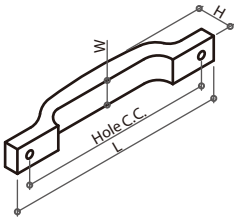

31496 SERIES BAR HANDLE

Material: zamak
Color: antique brass

Item No.	Hole C.C.	L	W	H
314961	1.5"	76mm	19.5mm	20.5mm
314964	4"	177.5mm	19.5mm	23mm

31498 SERIES LAY ON HANDLE

Material: zamak
Color: antique brass

Item No.	Hole C.C.	L	W	H
314981	24mm	38mm	30.6mm	26mm
314983	45mm	63.6mm	30.6mm	26mm
314985	87mm	114mm	30.6mm	26mm

315483 D HANDLE

Material: zamak
Color: antique brass or antique pewter

Item No.	Hole C.C.	L	W	H
315483	96mm	110mm	14mm	28.5mm