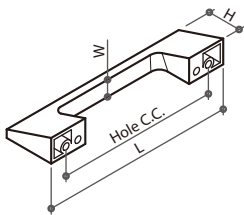

310791 BOW HANDLE

Material: zamak
Color: satin nickel

Item No.	Hole C.C.	L	W	H
310791	128mm	158mm	16mm	31.5mm

310811 BOW HANDLE

Material: zamak
Color: brushed nickel

Item No.	Hole C.C.	L	W	H
310811	160mm	185mm	18.3mm	30mm

31082 PULL HANDLE

Material: zamak
Color: satin chrome

Item No.	Hole C.C.	L	W	H
310821	32mm	46mm		
310822	128mm	142mm	23mm	36mm
310823	160mm	174mm		
310824	224mm	238mm		

31084 PULL HANDLE

Material: zamak
Color: satin chrome
Has two different C.C holes