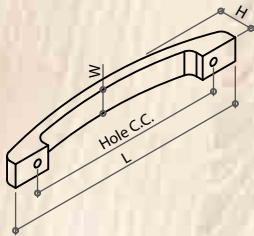

LATEST PRODUCT UPDATES

Z310711/Z310721/Z310731 BOW HANDLE

Material: zamak

Item No.	Hole C.C.	L	W	H
Z310711	76mm	144mm	17mm	24mm
Z310721	96mm	128mm	9mm	25mm
Z310731	128mm	142mm	7mm	29mm