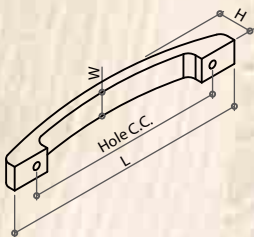

LATEST PRODUCT UPDATES

Z310711/Z310721/Z310731 BOW HANDLE

Material: zamak

Item No.	Hole C.C.	L	W	H
Z310711	76mm	144mm	17mm	24mm
Z310721	96mm	128mm	9mm	25mm
Z310731	128mm	142mm	7mm	29mm

Z31074 series ANTIQUE HANDLE

Material: zamak

Item No.	Hole C.C.	L	W	H
Z310741	76mm	133mm	11mm	28mm
Z310742	76mm	136mm	12mm	32mm
Z310743	105mm	127mm	59mm	14mm

LATEST PRODUCT UPDATES

Z31057 series DROP RING & PENDANT HANDLE

Material: zamak

Item No.	Hole C.C.	L	W	H
Z310571	60mm	98mm	42mm	25mm
Z310572	100mm	124mm	48mm	17mm
Z310573	--	24mm	73mm	17.5mm

Z31063 series DROP RING HANDLE

Material: zamak

Item No.	D	H
Z310631	Ø37mm	10mm
Z310632	Ø43mm	10mm
Z310633	Ø54mm	12mm