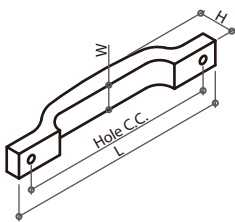

315605 D HANDLE

Material: zamak / ceramic
Color: antique brass / white

Item No.	Hole C.C.	L	W	H
315605	96mm	122mm	20mm	35mm

315657 D HANDLE

Material: zamak / ceramic
Color: antique pewter / white

Item No.	Hole C.C.	L	W	H
315657	128mm	146.5mm	20mm	27mm