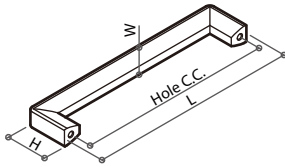

31327 SERIES BAR HANDLE

Material: zamak
Color: satin chrome

Item No.	Hole C.C.	L	W	H
313273	96mm	141.5mm	8mm	37.5mm
313279	192mm	236mm	8mm	37.5mm

313279

313273

31333 SERIES D HANDLE

Material: zamak
Color: satin nickel