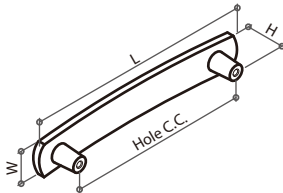

313585 D HANDLE

Material: zamak
Color: satin chrome

Item No.	Hole C.C.	L	W	H
313585	125mm	154mm	14mm	28mm

313636 BAR HANDLE

Material: zamak
Color: satin chrome

Item No.	Hole C.C.	L	W	H
313636	160mm	196mm	24.5mm	27.5mm

31378 SERIES S HANDLE

Material: zamak
Color: satin chrome

Item No.	Hole C.C.	L	W	H
313783	96mm	119mm	35mm	25.5mm
313785	128mm	149mm	35mm	25.5mm

313965 BOW HANDLE

Material: zamak
Color: satin chrome

Item No.	Hole C.C.	L	W	H
313965	128mm	141mm	17mm	28mm