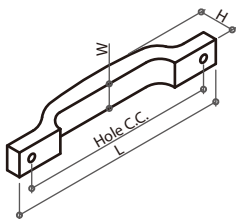

31496 SERIES BAR HANDLE

Material: zamak
Color: antique brass

Item No.	Hole C.C.	L	W	H
314961	1.5"	76mm	19.5mm	20.5mm
314964	4"	177.5mm	19.5mm	23mm