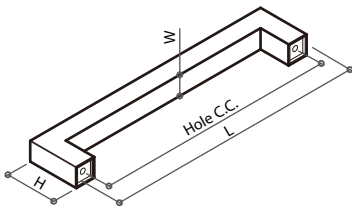

• Other different lengths are available

3415 SERIES D HANDLE

Material: stainless steel

Color: chrome or natural brushed

15x15mm square bar, hollow

Item No.	Hole C.C.	L	W	H
3415-128	128mm	143mm		
3415-192	192mm	207mm		
3415-320	320mm	335mm	15mm	38mm
3415-512	512mm	527mm		