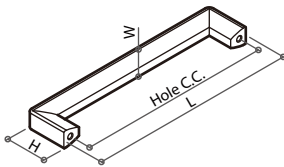

Color: xx

Item No.	L	W	H
315761	32mm	32mm	22mm

31324 SERIES D HANDLE

Material: zamak
Color: chrome

Item No.	Hole C.C.	L	W	H
313244	128mm	148mm	12mm	31mm
313249	288mm	302mm	12mm	31mm

313249

313244

31325 SERIES BOW HANDLE