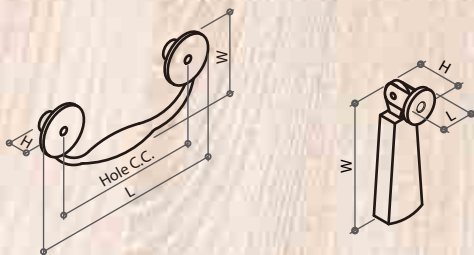

Material: zamak

Item No.	Hole C.C.	L	W	H
Z310741	76mm	133mm	11mm	28mm
Z310742	76mm	136mm	12mm	32mm
Z310743	105mm	127mm	59mm	14mm

LATEST PRODUCT UPDATES

Z31057 series DROP RING & PENDANT HANDLE

Material: zamak

Item No.	Hole C.C.	L	W	H
Z310571	60mm	98mm	42mm	25mm
Z310572	100mm	124mm	48mm	17mm
Z310573	--	24mm	73mm	17.5mm

Z31063 series DROP RING HANDLE

Material: zamak

Item No.	D	H
Z310631	Ø37mm	10mm
Z310632	Ø43mm	10mm
Z310633	Ø54mm	12mm