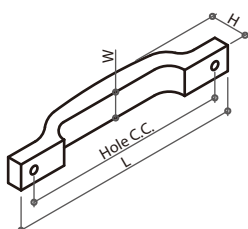

310791 BOW HANDLE

Material: zamak
Color: satin nickel

Item No.	Hole C.C.	L	W	H
310791	128mm	158mm	16mm	31.5mm

310811 BOW HANDLE

Material: zamak
Color: brushed nickel

Item No.	Hole C.C.	L	W	H
310811	160mm	185mm	18.3mm	30mm

31082 PULL HANDLE

Material: zamak
Color: satin chrome

Item No.	Hole C.C.	L	W	H
310821	32mm	46mm		
310822	128mm	142mm	23mm	36mm
310823	160mm	174mm		
310824	224mm	238mm		

31084 PULL HANDLE

Material: zamak
Color: satin chrome
Has two different C.C holes