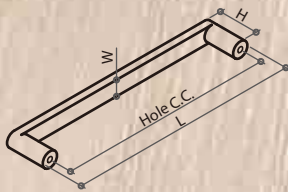

315741 KNOB

Material: zamak

Item No.	D	H
315741	Ø29mm	25mm

LATEST PRODUCT UPDATES

S4001 HANDLE

Material: stainless steel

Item No.	Hole C.C.	W	H
S40011	96mm		
S40012	128mm		
S40013	160mm		
S40014	192mm		
S40015	224mm		
S40016	256mm	12mm	30mm
S40017	288mm		
S40018	320mm		
S40019	352mm		