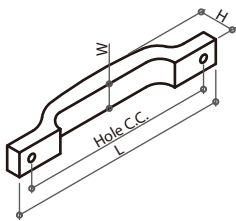

31488 SERIES BOW HANDLE

Material: zamak
Color: antique brass or antique pewter

Item No.	Hole C.C.	L	W	H
314885	96mm	115mm	15mm	22.5mm
314887	128mm	150mm	15mm	22.5mm