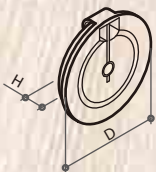

LATEST PRODUCT UPDATES

Z310711/Z310721/Z310731 BOW HANDLE

Material: zamak

Item No.	Hole C.C.	L	W	H
Z310711	76mm	144mm	17mm	24mm
Z310721	96mm	128mm	9mm	25mm
Z310731	128mm	142mm	7mm	29mm

Z31074 series ANTIQUE HANDLE

Material: zamak

Item No.	Hole C.C.	L	W	H
Z310741	76mm	133mm	11mm	28mm
Z310742	76mm	136mm	12mm	32mm
Z310743	105mm	127mm	59mm	14mm

LATEST PRODUCT UPDATES

Z31057 series DROP RING & PENDANT HANDLE

Material: zamak

Item No.	Hole C.C.	L	W	H
Z310571	60mm	98mm	42mm	25mm
Z310572	100mm	124mm	48mm	17mm
Z310573	--	24mm	73mm	17.5mm

Z31063 series DROP RING HANDLE

Material: zamak

Item No.	D	H
Z310631	Ø37mm	10mm
Z310632	Ø43mm	10mm
Z310633	Ø54mm	12mm