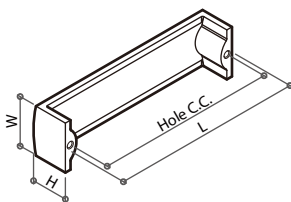

31354 SERIES D HANDLE

Material: zamak
Color: satin nickel

Item No.	Hole C.C.	L	W	H
313541	64mm	72mm	35mm	26mm
313543	128mm	136mm	35mm	26mm
313545	192mm	200mm	35mm	26mm
313547	256mm	264mm	35mm	26mm