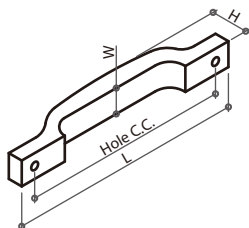

313985 BOW HANDLE

Material: zamak
Color: satin chrome

Item No.	Hole C.C.	L	W	H
313985	128mm	143mm	20mm	26mm

314155 BOW HANDLE

Material: zamak
Color: satin nickel

Item No.	Hole C.C.	L	W	H
314155	128mm	192mm	17mm	21mm