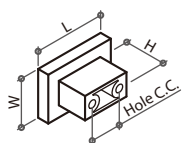

31083 T HANDLE

Material: zamak
Color: chrome

Item No.	Hole C.C.	L	W	H
31083	16mm	31.6mm	25mm	22mm