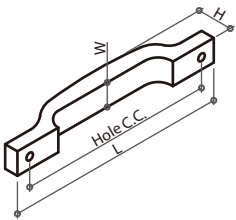

Item No.	Hole C.C.	L	W	H
314981	24mm	38mm	30.6mm	26mm
314983	45mm	63.6mm	30.6mm	26mm
314985	87mm	114mm	30.6mm	26mm

315483 D HANDLE

Material: zamak
Color: antique brass or antique pewter

Item No.	Hole C.C.	L	W	H
315483	96mm	110mm	14mm	28.5mm

315565 D HANDLE

Material: zamak
Color: antique pewter

Item No.	Hole C.C.	L	W	H
315565	128mm	145.5mm	13mm	35mm

31558 SERIES D HANDLE & DROP PENDANT HANDLE

Material: zamak
Color: antique brass

Item No.	Hole C.C.	L	W	H
315581	--	Ø13mm	53mm	16.5mm
315583	96mm	116mm	18.5mm	25mm

315605 D HANDLE

Material: zamak / ceramic
Color: antique brass / white

Item No.	Hole C.C.	L	W	H
315605	96mm	122mm	20mm	35mm

315657 D HANDLE

Material: zamak / ceramic
Color: antique pewter / white

Item No.	Hole C.C.	L	W	H
315657	128mm	146.5mm	20mm	27mm