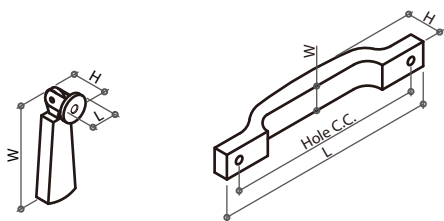

315565 D HANDLE

Material: zamak
Color: antique pewter

Item No.	Hole C.C.	L	W	H
315565	128mm	145.5mm	13mm	35mm

31558 SERIES D HANDLE & DROP PENDANT HANDLE

Material: zamak
Color: antique brass

Item No.	Hole C.C.	L	W	H
315581	--	Ø13mm	53mm	16.5mm
315583	96mm	116mm	18.5mm	25mm