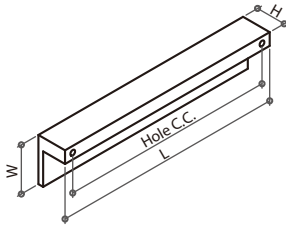

31082 PULL HANDLE

Material: zamak
Color: satin chrome

Item No.	Hole C.C.	L	W	H
310821	32mm	46mm		
310822	128mm	142mm	23mm	36mm
310823	160mm	174mm		
310824	224mm	238mm