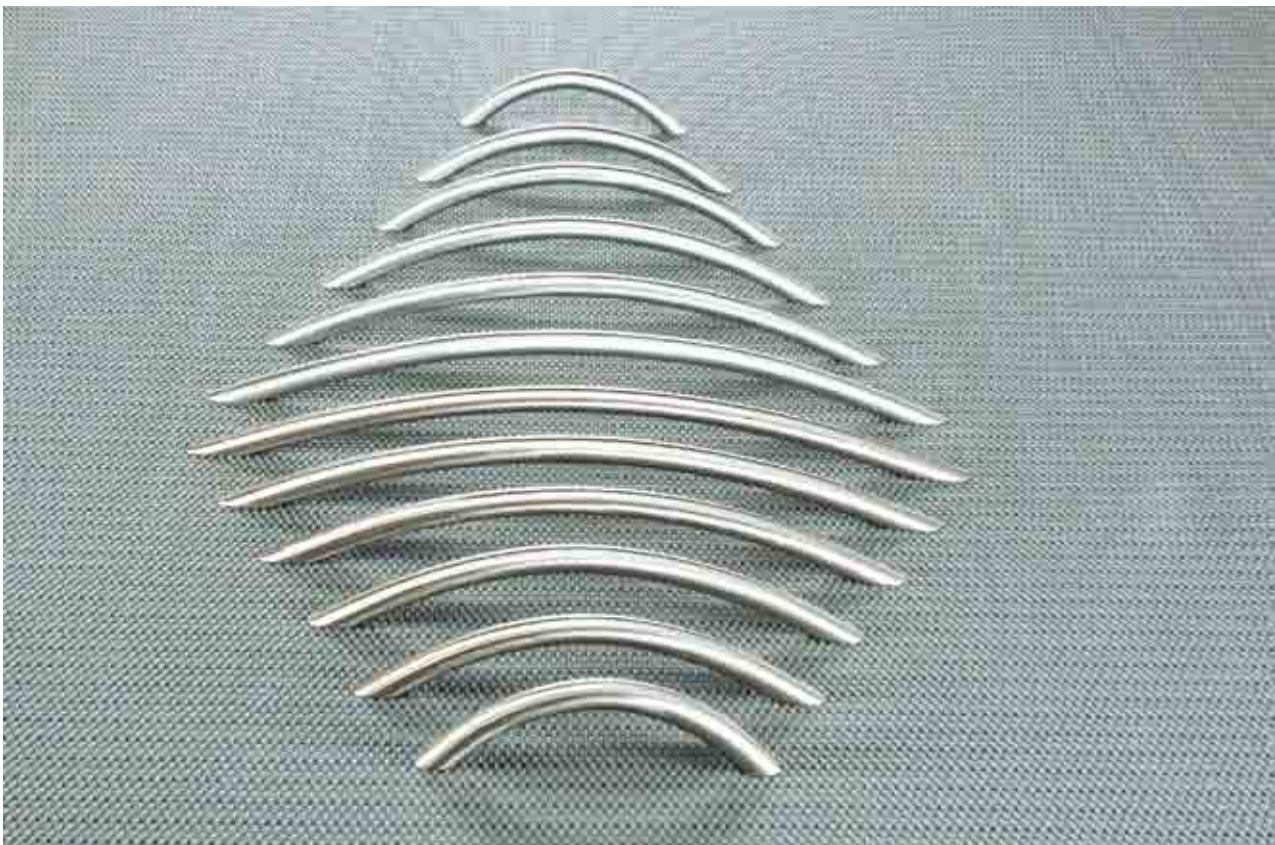

3986 / 3987 SERIES BOW HANDLE

Material: steel or stainless steel
Color: satin chrome or natural brushed
Ø10mm bar

Item No.	Hole C.C.	L	W	H	Material
3986-96	96mm	115mm	Ø10mm	30mm	steel
3986-128	128mm	152.5mm	Ø10mm	30mm	
3986-160	160mm	190mm	Ø10mm	32mm	
3986-192	192mm	228mm	Ø10mm	32mm	
3986-224	224mm	263mm	Ø10mm	32mm	
3986-256	256mm	300mm	Ø10mm	32mm	
3987-96	96mm	115mm	Ø10mm	30mm	stainless steel
3987-128	128mm	152.5mm	Ø10mm	30mm	
3987-160	160mm	190mm	Ø10mm	32mm	
3987-192	192mm	228mm	Ø10mm	32mm	
3987-224	224mm	263mm	Ø10mm	32mm	
3987-256	256mm	300mm	Ø10mm	32mm	

- Other different lengths are available