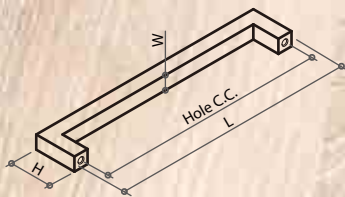

LATEST PRODUCT UPDATES

Z31050/Z31051 D HANDLE

Material: zamak

Item No.	Hole C.C.	L	W	H
Z31050	128mm	142mm	7mm	35mm
Z31051	128/192/224mm	232mm	8mm	32mm

Z31052/Z31053 D HANDLE

Material: zamak

Item No.	Hole C.C.	L	W	H
Z31052	96mm	106mm	10mm	31mm
Z31053	192mm	200mm	8mm	28mm
Z310461	128mm	143mm		
Z310462	160mm	175mm		
Z310463	192mm	207mm		
Z310464	224mm	239mm	15mm	38mm
Z310465	256mm	271mm		
Z310466	320mm	335mm		
Z310467	448mm	463mm		
Z310468	608mm	623mm		

LATEST PRODUCT UPDATES

Z31044/Z31045 D HANDLE

Material: steel Bar, 14mm dia. / zamak base

Item No.	Hole C.C.	L	W	H
Z310441	128mm	162mm	24mm	27mm
Z310442	160mm	195mm	24mm	27mm
Z310443	192mm	227mm	24mm	27mm
Z310451	96mm	106mm		
Z310452	128mm	138mm		
Z310453	160mm	170mm	14mm	35mm
Z310454	192mm	202mm		
Z310455	224mm	234mm		
Z310456	320mm	330mm		