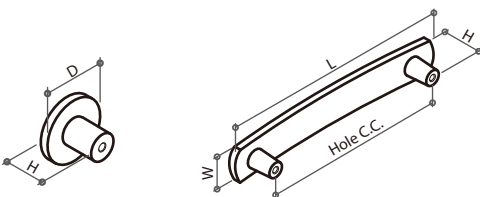

Item No.	L	W	H	Routed Size
Z31056	45.6mm	45.6mm	10.7mm	Ø41x8.5mm

31486 SERIES BAR HANDLE & KNOB

Material: zamak
Color: antique brass

Item No.	Hole C.C.	L	W / D	H
314861	--	--	Ø31mm	27mm
314863	3" (76.2mm)	89.5mm	10.5mm	26mm
314865	4" (101.6mm)	114.5mm	10.5mm	27.6mm

31488 SERIES BOW HANDLE

Material: zamak
Color: antique brass or antique pewter

Item No.	Hole C.C.	L	W	H
314885	96mm	115mm	15mm	22.5mm
314887	128mm	150mm	15mm	22.5mm

31492 SERIES BOW HANDLE & KNOB

Material: zamak
Color: antique brass