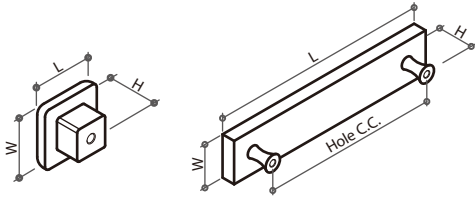

31494 SERIES BAR HANDLE & KNOB

Material: zamak
Color: antique brass or antique pewter

Item No.	Hole C.C.	L	W	H
314941	--	35.5mm	34mm	14mm
314943	3" (76.2mm)	118mm	22mm	22mm
314944	4" (101.6mm)	142mm	22mm	22mm