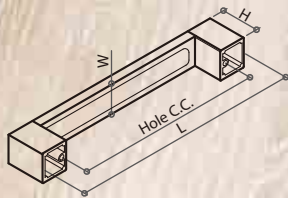

LATEST PRODUCT UPDATES

Z31050/Z31051 D HANDLE

Material: zamak

Item No.	Hole C.C.	L	W	H
Z31050	128mm	142mm	7mm	35mm
Z31051	128/192/224mm	232mm	8mm	32mm

Z31052/Z31053 D HANDLE

Material: zamak

Item No.	Hole C.C.	L	W	H
Z31052	96mm	106mm	10mm	31mm
Z31053	192mm	200mm	8mm	28mm
Z310461	128mm	143mm		
Z310462	160mm	175mm		
Z310463	192mm	207mm		
Z310464	224mm	239mm	15mm	38mm
Z310465	256mm	271mm		
Z310466	320mm	335mm		
Z310467	448mm	463mm		
Z310468	608mm	623mm		

LATEST PRODUCT UPDATES

Z31044/Z31045 D HANDLE

Material: steel Bar, 14mm dia. / zamak base

Item No.	Hole C.C.	L	W	H
Z310441	128mm	162mm	24mm	27mm
Z310442	160mm	195mm	24mm	27mm
Z310443	192mm	227mm	24mm	27mm
Z310451	96mm	106mm		
Z310452	128mm	138mm		
Z310453	160mm	170mm	14mm	35mm
Z310454	192mm	202mm		
Z310455	224mm	234mm		
Z310456	320mm	330mm		