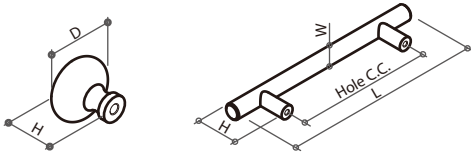

Z31047

LATEST PRODUCT UPDATES

Z31054/Z31055 Drop Ring HANDLE

Material: zamak
Color:

Item No.	L	W	H
Z31054	Ø41.5mm	43.5mm	12mm
Z31055	Ø43mm	46.5mm	12.5mm

Z31056 Recessed HANDLE

Material: stainless steel base/zamak surface

Item No.	L	W	H	Routed Size
Z31056	45.6mm	45.6mm	10.7mm	Ø41x8.5mm

31486 SERIES BAR HANDLE & KNOB

Material: zamak
Color: antique brass

Item No.	Hole C.C.	L	W / D	H
314861	--	--	Ø31mm	27mm
314863	3" (76.2mm)	89.5mm	10.5mm	26mm
314865	4" (101.6mm)	114.5mm	10.5mm	27.6mm