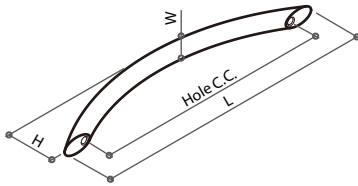

3986 / 3987 SERIES BOW HANDLE

Material: steel or stainless steel
Color: satin chrome or natural brushed
Ø10mm bar

Item No.	Hole C.C.	L	W	H	Material
3986-96	96mm	115mm	Ø10mm	30mm	steel
3986-128	128mm	152.5mm	Ø10mm	30mm	
3986-160	160mm	190mm	Ø10mm	32mm	
3986-192	192mm	228mm	Ø10mm	32mm	
3986-224	224mm	263mm	Ø10mm	32mm	
3986-256	256mm	300mm	Ø10mm	32mm	
3987-96	96mm	115mm	Ø10mm	30mm	stainless steel
3987-128	128mm	152.5mm	Ø10mm	30mm	
3987-160	160mm	190mm	Ø10mm	32mm	
3987-192	192mm	228mm	Ø10mm	32mm	
3987-224	224mm	263mm	Ø10mm	32mm	
3987-256	256mm	300mm	Ø10mm	32mm	

- Other different lengths are available