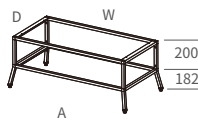

DSL-T
Coffee Table Frame
*Height: 382mm

With
1 top panel
1 laminated shelf panel

DSL-T4040-38

DSL-T6060-38

DSL-T50100-38

Model No.	D	W	A
DSL-T4040-38	400	400	470
DSL-T5050-38	500	500	570
DSL-T50100-38	500	1000	1070
DSL-T6060-38	600	600	670
DSL-T60120-38	600	1200	1170
DSL-T8080-38	800	800	870
DSL-T100100-38	1000	1000	1070

DSL-TP Coffee Table Frame

- *4-side (CBP) frame for 8mm thick laminated panel or 5mm thick tempered glass
- *With FG18 adjustable glides (+6mm)

DSL-TP
Coffee Table Frame, for 4 side panels
 *Height: 382mm