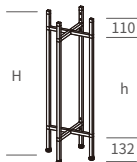

DXH Planter Stand

*With CHA128 adjustable glides (+6mm)

DXH28-60

DXH38-60

DXH38-80

Model No.	DX	h	H
DXH28-60	282	582	824
DXH28-80	282	782	1024
DXH38-60	382	582	824
DXH38-80	382	782	1024