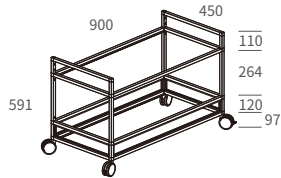

CTA4080 Trolley Frame

*With PCX75 (Ø75mm) single wheel castors

**CTA4080-2
2-Tier Trolley Frame**

*Dimensions: (W) 800 x (D) 400 x (H) 559mm

With
2 laminated shelf panels

**CTA4080-3
3-Tier Trolley Frame**

*Dimensions: (W) 800 x (D) 400 x (H) 941mm

With
2 metal mesh panels
1 wooden tray

CTA4590 Trolley Frame

*With CMF60 (Ø60mm) twin wheel castor

**CTF4590-2
2-Tier Trolley Frame**

*Dimensions: (W) 900 x (D) 450 x (H) 591mm

With
1 glass panel (5mm T.),
1 laminated bottom panel (18mm T.)
4 side panels (8mm T.)

With
2 laminated bottom panels (18mm T.)
4 side panels (8mm T.)

**CTF4590-3
3-Tier Trolley Frame**

*Dimensions: (W) 900 x (D) 450 x (H) 975mm