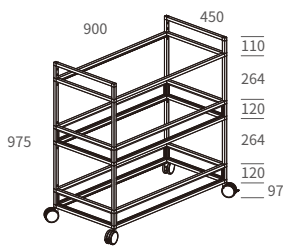

CTA4080 Trolley Frame

*With PCX75 (Ø75mm) single wheel castors

**CTA4080-2
2-Tier Trolley Frame**

*Dimensions: (W) 800 x (D) 400 x (H) 559mm

With
2 laminated shelf panels

**CTA4080-3
3-Tier Trolley Frame**

*Dimensions: (W) 800 x (D) 400 x (H) 941mm

With
2 metal mesh panels
1 wooden tray

CTA4590 Trolley Frame

*With CMF60 (Ø60mm) twin wheel castor

**CTF4590-2
2-Tier Trolley Frame**

*Dimensions: (W) 900 x (D) 450 x (H) 591mm

With
1 glass panel (5mm T.),
1 laminated bottom panel (18mm T.)
4 side panels (8mm T.)

With
2 laminated bottom panels (18mm T.)
4 side panels (8mm T.)

**CTF4590-3
3-Tier Trolley Frame**

*Dimensions: (W) 900 x (D) 450 x (H) 975mm

**CTP4545-2
2-Tier Trolley Frame**

*Dimensions: (W) 450 x (D) 450 x (H) 601mm

With
2 laminated bottom panels (18mm T.)
8 side panels (8mm T.)

**CTP4590-2
2-Tier Trolley Frame**

*Dimensions: (W) 900 x (D) 450 x (H) 601mm