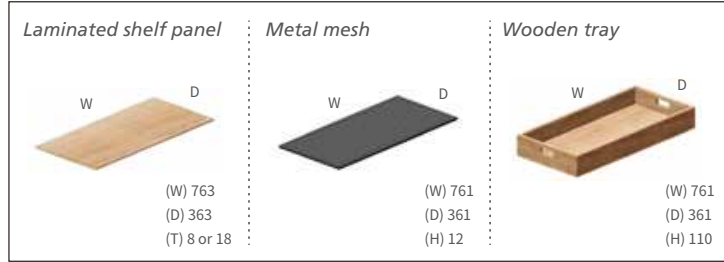

CTA4080 Trolley Frame

*With PCX75 (Ø75mm) single wheel castors

**CTA4080-2
2-Tier Trolley Frame**

*Dimensions: (W) 800 x (D) 400 x (H) 559mm