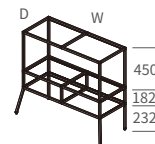

Model No.	D	W
2CTF-4098-2	400	982 (500 + 482)
2CTF-40118-2	400	1182 (600 + 582)