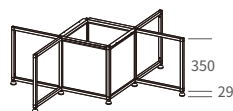

**2DLX-P
Coffee Table Frame**

*Height: 379mm

2DLX-3535P-38