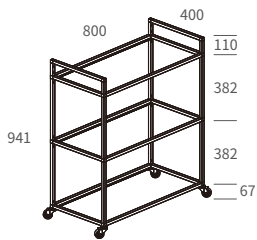

CTA4080 Trolley Frame

*With PCX75 (Ø75mm) single wheel castors

**CTA4080-2
2-Tier Trolley Frame**

*Dimensions: (W) 800 x (D) 400 x (H) 559mm

With
2 laminated shelf panels

**CTA4080-3
3-Tier Trolley Frame**

*Dimensions: (W) 800 x (D) 400 x (H) 941mm

With
2 metal mesh panels
1 wooden tray

CTA4590 Trolley Frame

*With CMF60 (Ø60mm) twin wheel castor

**CTF4590-2
2-Tier Trolley Frame**

*Dimensions: (W) 900 x (D) 450 x (H) 591mm