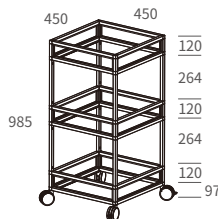

**CTP4545-2
2-Tier Trolley Frame**

*Dimensions: (W) 450 x (D) 450 x (H) 601mm

With
2 laminated bottom panels (18mm T.)
8 side panels (8mm T.)

**CTP4590-2
2-Tier Trolley Frame**

*Dimensions: (W) 900 x (D) 450 x (H) 601mm

With
2 laminated bottom panels (18mm T.)
8 side panels (8mm T.)

**CTP4545-3
3-Tier Trolley Frame**

*Dimensions: (W) 450 x (D) 450 x (H) 985mm

With
3 laminated bottom panels (18mm T.)
12 side panels (8mm T.)