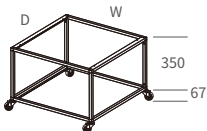

DS-T Sofa Table Frame

*DS-T
Coffee Table Frame*

- *Height: 379mm
- *With AL32 aluminium adjustable glides (+6mm)

*With
1 top panel
1 laminated shelf panel*

DS-T8080-38

DS-T3535-38

Model No.	D	W
DS-T3535-38	350	350
DS-T4545-38	450	450
DS-T6060-38	600	600
DS-T8080-38	800	800
DS-T100100-38	1000	1000

*DS-T-PCX
Coffee Table Frame*

- *Height: 417mm
- *With PCX50 (Ø50mm) castors

*With
1 top panel
1 laminated shelf panel*

DS-T4545-42PCX

DS-T6060-42PCX

Model No.	D	W
DS-T3535-42PCX	350	350
DS-T4545-42PCX	450	450
DS-T6060-42PCX	600	600
DS-T8080-42PCX	800	800
DS-T100100-42PCX	1000	1000

DS-TP Coffee Table Frame

*4-side (CBP) frame for 8mm thick laminated panel or 5mm thick tempered glass

DS-TP

Coffee Table Frame, for 4 side panels

*Height: 379mm

*With AL32 aluminium adjustable glides (+6mm)