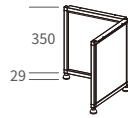

DLX-P Coffee Table Frame

*With AL32 aluminium adjustable glides (+6mm)

*With CBP frame for 8mm thick laminated panel or 5mm thick tempered glass or 12mm thick PET fiber panel

**DLX-P
Coffee Table Frame**

*Height: 379mm

DLX-4040P-38