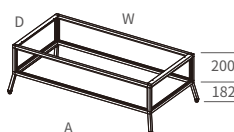

DSL-TP Coffee Table Frame

- *4-side (CBP) frame for 8mm thick laminated panel or 5mm thick tempered glass
- *With FG18 adjustable glides (+6mm)

DSL-TP
Coffee Table Frame, for 4 side panels
 *Height: 382mm

With
 1 top panel
 4 side panels
 1 laminated bottom panel

DSL-T4040P-38

DSL-T6060P-38

DSL-T4080P-38

Model No.	D	W	A
DSL-T4040P-38	400	400	470
DSL-T4080P-38	400	800	870
DSL-T5050P-38	500	500	570
DSL-T50100P-38	500	1000	1070
DSL-T6060P-38	600	600	670
DSL-T60120P-38	600	1200	1170

DS-T Sofa Table Frame

*DS-T
Coffee Table Frame*

- *Height: 379mm
- *With AL32 aluminium adjustable glides (+6mm)

*With
1 top panel
1 laminated shelf panel*

DS-T8080-38

DS-T3535-38

Model No.	D	W
DS-T3535-38	350	350
DS-T4545-38	450	450
DS-T6060-38	600	600
DS-T8080-38	800	800
DS-T100100-38	1000	1000