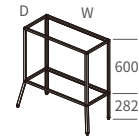

HCX-45FG

With FG18 adjustable glides

*Height: 454mm

HCX38-45FG

HCX68-45FG

Model No.	L	W	Table Top
HCX38-45FG	382	282	Ø400
HCX48-45FG	482	352	Ø500
HCX58-45FG	582	423	Ø600
HCX68-45FG	682	494	Ø700
HCX78-45FG	782	564	Ø800

CTF Console Table Frame

*With FG18 adjustable glides (+6mm)

CTF

1-Tier Console Table Frame

*Height: 882mm

CTF-4080

CTF-35100

Model No.	D	W
CTF-3580	350	800
CTF-35100	350	1000
CTF-4080	400	800
CTF-40100	400	1000