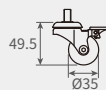

Bottom Fittings, with M8 x 15mm stem

FG18 Adjustable Glide
*Material: plastic

AL32 Adjustable Glide
*Material: aluminium

SKA35 Single Wheel Castor
*Material: plastic

PCX50 Single Wheel Castor
*Material: plastic