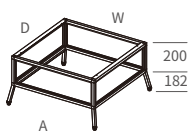

DSL-TP Coffee Table Frame

- *4-side (CBP) frame for 8mm thick laminated panel or 5mm thick tempered glass
- *With FG18 adjustable glides (+6mm)

DSL-TP
Coffee Table Frame, for 4 side panels
 *Height: 382mm

With
 1 top panel
 4 side panels
 1 laminated bottom panel

DSL-T4040P-38

DSL-T6060P-38

DSL-T4080P-38

Model No.	D	W	A
DSL-T4040P-38	400	400	470
DSL-T4080P-38	400	800	870
DSL-T5050P-38	500	500	570
DSL-T50100P-38	500	1000	1070
DSL-T6060P-38	600	600	670
DSL-T60120P-38	600	1200	1170

DS-T Sofa Table Frame

*DS-T
Coffee Table Frame*

- *Height: 379mm
- *With AL32 aluminium adjustable glides (+6mm)

*With
1 top panel
1 laminated shelf panel*

DS-T8080-38

DS-T3535-38

Model No.	D	W
DS-T3535-38	350	350
DS-T4545-38	450	450
DS-T6060-38	600	600
DS-T8080-38	800	800
DS-T100100-38	1000	1000