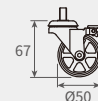

Bottom Fittings, with M8 x 15mm stem

FG18 Adjustable Glide
*Material: plastic

AL32 Adjustable Glide
*Material: aluminium

SKA35 Single Wheel Castor
*Material: plastic

PCX50 Single Wheel Castor
*Material: plastic

CTA4080 Trolley Frame

*With PCX75 (Ø75mm) single wheel castors

**CTA4080-2
2-Tier Trolley Frame**

*Dimensions: (W) 800 x (D) 400 x (H) 559mm

With
2 laminated shelf panels

**CTA4080-3
3-Tier Trolley Frame**