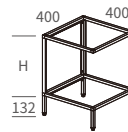

Model No.	H
FF-4040-40FG	400
FF-4040-60FG	600