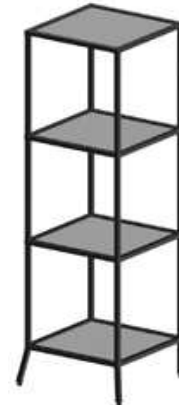

DSL3-S & DHSL3-S Display Stand Frame

*With CHA128 adjustable glides (+6mm)

DSL3-S

3-Tier Display Stand Frame, freestanding

*With 4 slant feet

DSL3-S2525-25

DSL3-S3030-30

DSL3-S3535-35

DSL3-S4040-40

Model No.	W x D	h	H
DSL3-S2525-25	250 x 250	214	846
DSL3-S3030-30	300 x 300	600	996
DSL3-S3535-35	350 x 350	314	1146
DSL3-S4040-40	400 x 400	364	1296

DHSL3-S

3-Tier Display Stand Frame, against wall

*With 2 slant feet and 2 straight feet

DHSL3-S2525-25

DHSL3-S3030-30

DHSL3-S3535-35

DHSL3-S4040-40

Model No.	W x D	h	H
DHSL3-S2525-25	250 x 250	214	846
DHSL3-S3030-30	300 x 300	600	996
DHSL3-S3535-35	350 x 350	314	1146
DHSL3-S4040-40	400 x 400	364	1296

DS-4F & DS-5F Handy Cube

*Bottom with M8 threaded holes

*With 8mm thick laminated chipboard or 12mm thick acoustic panel

DS-4F

Handy Cube, 4 faces paneled

DS-4F3570-35AL
(with AL32 glides)

DS-4F4080-35PCX
(with PCX50 castors)