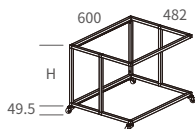

FF & FT Side Table Frame

FF-4040-SKA

*Dimensions: (D) 400 x (W) 400mm
 *With SKA35 (Ø35mm) castors

FF4040-40SKA

FF4040-60SKA

Model No.	H
FF-4040-40SKA	400
FF-4040-60SKA	600

FF-4040-FG

*Dimensions: (D) 400 x (W) 400mm
 *With straight feet & FG18 adjustable glides

FF4040-40FG

FF4040-60FG

Model No.	H
FF-4040-40FG	400
FF-4040-60FG	600

FT-4860-SKA

*Dimensions: (D) 482 x (W) 600mm
 *With SKA35 (Ø35mm) castors

FT4860-40SKA

FT4860-60SKA

Model No.	H
FT-4860-40SKA	400
FT-4860-60SKA	600

FT-4860-FG

*Dimensions: (D) 482 x (W) 600mm
 *With straight feet & FG18 adjustable glides

FT4860-40FG

FT4860-60FG

Model No.	H
FT-4860-40FG	400
FT-4860-60FG	600

DT Side Table Frame

*With adjustable glides (+6mm)