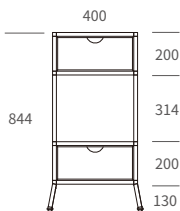

*CBP cube frames

*Width (W) module: 400, 600 & 800mm

YSC-4020-SKA

Mobile Toy Storage Cube

*Dimensions: (D) 400 x (H) 250mm

*With SKA35 (Ø35mm) castors

YSC-4020-80SKA
(W. 800mm)

YSC-4030-SKA

Mobile Toy Storage Cube

*Dimensions: (D) 400 x (H) 250mm

*With SKA35 (Ø35mm) castors

2YSC-4030-40SKA
(W. 782mm)

YSC2-4020-84

2-Tier Toy Storage Cube

*Dimensions: (D) 400 x (H) 844mm

*With slant feet

YSC2-4020-84-80
(W. 800mm)

USP Umbrella Stand

- *CBP cube frames
- *Width (W): 200mm

USP2060-PCX

Mobile Umbrella Stand

- *Dimensions: (W) 600 x (D) 200 x (H) 469mm
- *With PCX50 (Ø50mm) castors

USP2040-F

Umbrella Stand

- *Dimensions: (W) 400 x (D) 200 x (H) 532mm
- *With FG18 adjustable glides (+6mm)

2USP2040-F

Umbrella Stand

- *Dimensions: (W) 782 x (D) 200 x (H) 532mm
- *With FG18 adjustable glides (+6mm)

PCU Cube Planter Stand