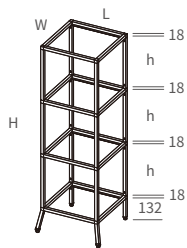

DHSL3-S

3-Tier Display Stand Frame, against wall

*With 2 slant feet and 2 straight feet

DHSL3-S2525-25