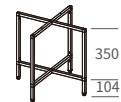

HCX38-45FG