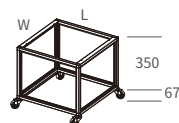

DS-TP-PCX

Coffee Table Frame

*Height: 417mm

*With PCX50 (Ø50mm) castors

With
1 top panel
4 side panels
1 laminated bottom panel

DS-T4545P-42PCX

DS-T3535P-42PCX

Model No.	W	L
DS-T3535P-42PCX	350	350
DS-T4545P-42PCX	450	450
DS-T6060P-42PCX	600	600
DS-T8080P-42PCX	800	800
DS-T100100P-42PCX	1000	1000

FF & FT Side Table Frame

FF-4040-SKA

*Dimensions: (D) 400 x (W) 400mm
 *With SKA35 (Ø35mm) castors

FF4040-40SKA

FF4040-60SKA

Model No.	H
FF-4040-40SKA	400
FF-4040-60SKA	600

FF-4040-FG

*Dimensions: (D) 400 x (W) 400mm
 *With straight feet & FG18 adjustable glides