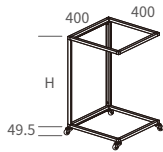

DS-TP-PCX

Coffee Table Frame

*Height: 417mm

*With PCX50 (Ø50mm) castors

With
1 top panel
4 side panels
1 laminated bottom panel

DS-T4545P-42PCX

DS-T3535P-42PCX

Model No.	W	L
DS-T3535P-42PCX	350	350
DS-T4545P-42PCX	450	450
DS-T6060P-42PCX	600	600
DS-T8080P-42PCX	800	800
DS-T100100P-42PCX	1000	1000

FF & FT Side Table Frame

FF-4040-SKA

*Dimensions: (D) 400 x (W) 400mm
 *With SKA35 (Ø35mm) castors

FF4040-40SKA

FF4040-60SKA

Model No.	H
FF-4040-40SKA	400
FF-4040-60SKA	600

FF-4040-FG

*Dimensions: (D) 400 x (W) 400mm
 *With straight feet & FG18 adjustable glides