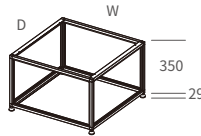

*DS-T-PCX
Coffee Table Frame*

- *Height: 417mm
- *With PCX50 (Ø50mm) castors

*With
1 top panel
1 laminated shelf panel*

DS-T4545-42PCX

DS-T6060-42PCX

Model No.	D	W
DS-T3535-42PCX	350	350
DS-T4545-42PCX	450	450
DS-T6060-42PCX	600	600
DS-T8080-42PCX	800	800
DS-T100100-42PCX	1000	1000

DS-TP Coffee Table Frame

*4-side (CBP) frame for 8mm thick laminated panel or 5mm thick tempered glass

DS-TP

Coffee Table Frame, for 4 side panels

*Height: 379mm

*With AL32 aluminium adjustable glides (+6mm)

With
1 glass top
4 side panels
1 laminated bottom panel

DS-T100100P-38

DS-T4545P-38

Model No.	D	W
DS-T3535P-38	350	350
DS-T4545P-38	450	450
DS-T6060P-38	600	600
DS-T8080P-38	800	800
DS-T100100P-38	1000	1000