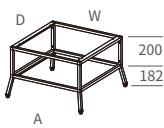

DSL-T
Coffee Table Frame
*Height: 382mm

With
1 top panel
1 laminated shelf panel

DSL-T4040-38

DSL-T6060-38

DSL-T50100-38

Model No.	D	W	A
DSL-T4040-38	400	400	470
DSL-T5050-38	500	500	570
DSL-T50100-38	500	1000	1070
DSL-T6060-38	600	600	670
DSL-T60120-38	600	1200	1170
DSL-T8080-38	800	800	870
DSL-T100100-38	1000	1000	1070

DSL-TP Coffee Table Frame

- *4-side (CBP) frame for 8mm thick laminated panel or 5mm thick tempered glass
- *With FG18 adjustable glides (+6mm)

DSL-TP
Coffee Table Frame, for 4 side panels
 *Height: 382mm