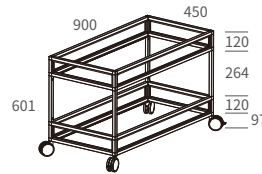

**CTP4545-2
2-Tier Trolley Frame**

*Dimensions: (W) 450 x (D) 450 x (H) 601mm

With
2 laminated bottom panels (18mm T.)
8 side panels (8mm T.)

**CTP4590-2
2-Tier Trolley Frame**

*Dimensions: (W) 900 x (D) 450 x (H) 601mm

With
2 laminated bottom panels (18mm T.)
8 side panels (8mm T.)

**CTP4545-3
3-Tier Trolley Frame**

*Dimensions: (W) 450 x (D) 450 x (H) 985mm

With
3 laminated bottom panels (18mm T.)
12 side panels (8mm T.)