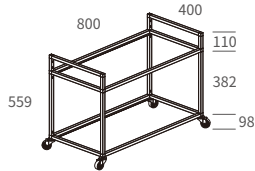

DS-5F

Handy Cube, 5 faces paneled

DS-5F3060-30

DS-5F4080-35FG
(with FG18 glides)

DS-5F3030-30FG
(with FG18 glides)

DS-5F4040-40AL
(with AL32 glides)

Model No.	D	W	H
DS-5F3030-30	300	300	300
DS-5F3060-30	300	600	300
DS-5F3535-35	350	350	350
DS-5F3570-35	350	700	350
DS-5F4040-40	400	400	400
DS-5F4080-35	400	800	350

Bottom Fittings, with M8 x 15mm stem

FG18 Adjustable Glide
*Material: plastic

AL32 Adjustable Glide
*Material: aluminium

SKA35 Single Wheel Castor
*Material: plastic

PCX50 Single Wheel Castor
*Material: plastic

CTA4080 Trolley Frame

*With PCX75 (Ø75mm) single wheel castors

**CTA4080-2
2-Tier Trolley Frame**

*Dimensions: (W) 800 x (D) 400 x (H) 559mm

With
2 laminated shelf panels

**CTA4080-3
3-Tier Trolley Frame**