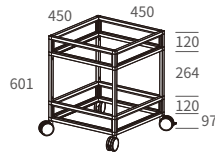

With
1 glass panel (5mm T.),
1 laminated bottom panel (18mm T.)
4 side panels (8mm T.)

With
2 laminated bottom panels (18mm T.)
4 side panels (8mm T.)

**CTF4590-3
3-Tier Trolley Frame**

*Dimensions: (W) 900 x (D) 450 x (H) 975mm

With
1 glass panel (5mm T.)
2 laminated bottom panels (18mm T.)
8 side panels (8mm T.)

With
3 laminated bottom panels (18mm T.)
8 side panels (8mm T.)

CTP45 Trolley Frame

*With CMF75 (Ø75mm) twin wheel castors

**CTP4545-2
2-Tier Trolley Frame**

*Dimensions: (W) 450 x (D) 450 x (H) 601mm

With
2 laminated bottom panels (18mm T.)
8 side panels (8mm T.)

**CTP4590-2
2-Tier Trolley Frame**

*Dimensions: (W) 900 x (D) 450 x (H) 601mm