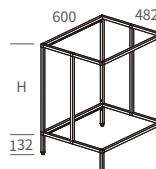

FF & FT Side Table Frame

FF-4040-SKA

*Dimensions: (D) 400 x (W) 400mm
 *With SKA35 (Ø35mm) castors

FF4040-40SKA

FF4040-60SKA

Model No.	H
FF-4040-40SKA	400
FF-4040-60SKA	600

FF-4040-FG

*Dimensions: (D) 400 x (W) 400mm
 *With straight feet & FG18 adjustable glides

FF4040-40FG

FF4040-60FG

Model No.	H
FF-4040-40FG	400
FF-4040-60FG	600

FT-4860-SKA

*Dimensions: (D) 482 x (W) 600mm
 *With SKA35 (Ø35mm) castors

FT4860-40SKA

FT4860-60SKA

Model No.	H
FT-4860-40SKA	400
FT-4860-60SKA	600

FT-4860-FG

*Dimensions: (D) 482 x (W) 600mm
 *With straight feet & FG18 adjustable glides

FT4860-40FG

FT4860-60FG

Model No.	H
FT-4860-40FG	400
FT-4860-60FG	600

DT Side Table Frame

*With adjustable glides (+6mm)