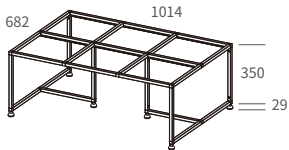

DTX
Coffee Table Frame
*Height: 379mm

DTX-4835-38

DTX-6835-38

DTX-5835-38

Model No.	D	W
DTX-4835-38	482	350
DTX-5835-38	582	350
DTX-6835-38	682	350

**DTX-F68101-38
Coffee Table Frame**

*Dimensions: (D) 682 x (W) 1014 x (H) 379mm

Top Panel

*Dimensions: (D) 313 x (W) 313mm

*Options:

- 5mm thick glass or compact board
- 8mm thick laminated chipboard or plywood panel
- 16mm thick ceramic panel

DLX-P Coffee Table Frame

*With AL32 aluminium adjustable glides (+6mm)