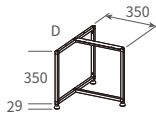

DTX
Coffee Table Frame
*Height: 379mm

DTX-4835-38

DTX-6835-38

DTX-5835-38

Model No.	D	W
DTX-4835-38	482	350
DTX-5835-38	582	350
DTX-6835-38	682	350

**DTX-F68101-38
Coffee Table Frame**

*Dimensions: (D) 682 x (W) 1014 x (H) 379mm

Top Panel

*Dimensions: (D) 313 x (W) 313mm

*Options:

- 5mm thick glass or compact board
- 8mm thick laminated chipboard or plywood panel
- 16mm thick ceramic panel

DLX-P Coffee Table Frame

*With AL32 aluminium adjustable glides (+6mm)