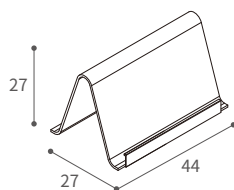

SHF-BK44 Double-Side A3 Book Stand 雙面置書座

尺寸: (長) 44 x (寬) 27 x (高) 27公分

SHF-BK44-WK
(橡木貼面)