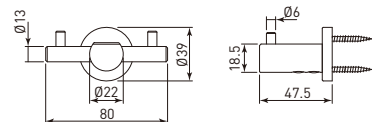

DI-HKP11WTNB Di Cloth Hanger Di 衣帽鉤

- Size (LxWxH)= $\varnothing 22 \times 18.5 \times 41$ mm
- With stainless steel pin

DI-HKP22WTNB Di Double Cloth Hanger Di 雙衣帽鉤

- Size (LxWxH)= $80 \times 39 \times 47.5$ mm
- With 2 stainless steel pin

DI-HKP33WTNB Di Triple Cloth Hanger Di 衣帽鉤條, 三鉤

- Size (LxWxH)= $272 \times 18.5 \times 41$ mm
- With 3 stainless steel pin
- C.C.=250mm

DI-HKP66WTNB Di 6-Hook Cloth Hanger Di 衣帽鉤條, 六鉤

- Size (LxWxH)= $502 \times 18.5 \times 41$ mm
- With 6 stainless steel pin
- C.C.=480mm

Di Cloth Hangers Di 衣帽鉤

- Solid aluminium formed by CNC machining CNC 銑車床加工鋁合金件
- Dark bronzed 深茶色

DI-HKP11DB Di Cloth Hanger Di 衣帽鉤

- Size (LxWxH)= $\varnothing 22 \times 18.5 \times 41$ mm
- With stainless steel pin

DI-HKP22DB Di Double Cloth Hanger Di 雙衣帽鉤

- Size (LxWxH)= $80 \times 39 \times 47.5$ mm
- With 2 stainless steel pin

DI-HKP33DB Di Triple Cloth Hanger Di 衣帽鉤條, 三鉤

- Size (LxWxH)= $272 \times 18.5 \times 41$ mm
- With 3 stainless steel pin
- C.C.=250mm