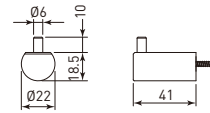

DI-WSH56-WK

DI-WSH56-MH

DI-CWB56 Di Glass Wall Hanger Di 紅酒杯壁板架, 56公分長

- Size: 560x160x12mm
- With 2 aluminium wall shelf supports (附 2 支鋁合金支架)

DI-CWB56-WK

DI-CWB56-MH

Di Cloth Hangers Di 衣帽鉤

- Solid aluminium formed by CNC machining CNC 銑車床加工鋁合金件
- Porcelain white / bright silver 瓷白色烤漆

DI-HKP11WTNB Di Cloth Hanger Di 衣帽鉤

- Size (LxWxH)= $\varnothing 22 \times 18.5 \times 41$ mm
- With stainless steel pin

DI-HKP22WTNB Di Double Cloth Hanger Di 雙衣帽鉤

- Size (LxWxH)= $80 \times 39 \times 47.5$ mm
- With 2 stainless steel pin

DI-HKP33WTNB Di Triple Cloth Hanger Di 衣帽鉤條, 三鉤

- Size (LxWxH)= $272 \times 18.5 \times 41$ mm
- With 3 stainless steel pin
- C.C.=250mm

DI-HKP66WTNB Di 6-Hook Cloth Hanger Di 衣帽鉤條, 六鉤

- Size (LxWxH)= $502 \times 18.5 \times 41$ mm
- With 6 stainless steel pin
- C.C.=480mm