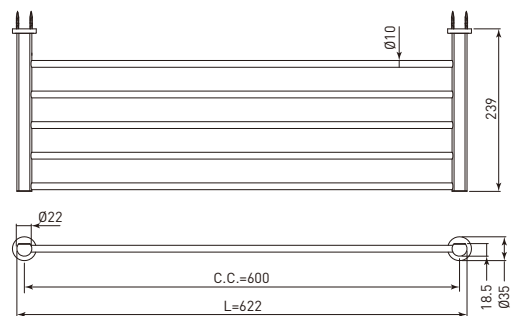

DI-TB60 Di Towel Bar Holder Di 單桿浴巾架, 62公分長

• Size (LxWxH)= 622x56.5x35mm

• C.C.=600mm

DI-TB80 Di Towel Bar Holder Di 單桿浴巾架, 82公分長

• Size (LxWxH)= 822x56.5x35mm

• C.C.=800mm

DI-2TB60 Di Twin Towel Bar Holder Di 雙桿浴巾架, 62公分長

• Size (LxWxH)= 622x102.5x35mm

• C.C.=600mm

Di Bathroom & Interior Hardware Di 衛浴及室內裝潢五金配件

- Solid aluminium formed by CNC machining CNC 銑車床加工鋁合金件
- Match color of pure white (porcelain look) and bright silver anodized (NB) 瓷白色烤漆及亮銀陽極處理

- Size: 560x35x135mm
- C.C.=480mm
- All glazed pure white (全瓷白)

DI-TSR48 Di Towel Shelf Di 置物及浴巾架, 50公分寬

- Size: 502x35x239mm
- C.C.=480mm
- All glazed pure white (全瓷白)

DI-TSR60 Di Towel Shelf Di 置物及浴巾架, 62公分寬

- Size: 622x35x239mm
- C.C.=600mm
- All glazed pure white (全瓷白)

Di Wall Shelf Di 壁板架

- Solid aluminium formed by CNC machining CNC 銑車床加工鋁合金件
- Match color of pure white (porcelain look) 瓷白色烤漆陽極處理

DI-WSH70 Di Panel Wall Shelf Di 翹邊壁板架, 70公分長