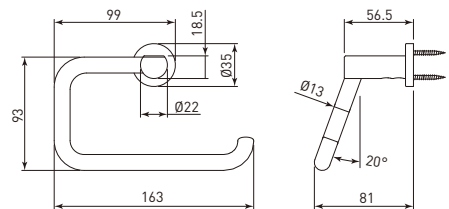

DI-TB60 Di Towel Bar Holder Di 單桿浴巾架, 62公分長

• Size (LxWxH)= 622x56.5x35mm

• C.C.=600mm

DI-TB80 Di Towel Bar Holder Di 單桿浴巾架, 82公分長

• Size (LxWxH)= 822x56.5x35mm

• C.C.=800mm

DI-2TB60 Di Twin Towel Bar Holder Di 雙桿浴巾架, 62公分長

• Size (LxWxH)= 622x102.5x35mm

• C.C.=600mm

Di Bathroom & Interior Hardware Di 衛浴及室內裝潢五金配件

- Solid aluminium formed by CNC machining CNC 銑車床加工鋁合金件
- Match color of pure white (porcelain look) and bright silver anodized (NB) 瓷白色烤漆及亮銀陽極處理

Di Towel Holder Di 毛巾架

DI-TH11L left hand 左側

DI-TH11R right hand 右側

- Size: 163x98x56.5mm
- Color: glazed pure white / bright silver (瓷白 / 亮銀)

DI-TH11L

DI-TH11R

DI-TH11R

DI-TH11L

Di Toilet Paper Holder Di 衛生紙架

DI-TPH22L left hand 左側

DI-TPH22R right hand 右側

- Size: 163x93x56.5mm
- Color: glazed pure white / bright silver (瓷白 / 亮銀)

DI-TPH22L

DI-TPH22R

DI-TPH22R

DI-TPH22L