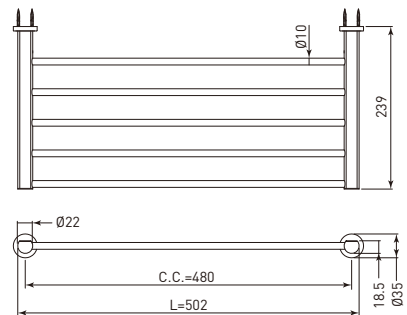

• Size (LxWxH)= 622x102.5x35mm

• C.C.=600mm

Di Bathroom & Interior Hardware Di 衛浴及室內裝潢五金配件

- Solid aluminium formed by CNC machining CNC 銑車床加工鋁合金件
- Match color of pure white (porcelain look) and bright silver anodized (NB) 瓷白色烤漆及亮銀陽極處理

Di Bathroom & Interior Hardware Di 衛浴及室內裝潢五金配件

- Solid aluminium formed by CNC machining CNC 銑車床加工鋁合金件
- Match color of pure white (porcelain look) and bright silver anodized (NB) 瓷白色烤漆及亮銀陽極處理

DI-GSS48 Di Glass Wall Shelf Di 玻璃置物架, 56公分寬

- Size: 560x35x135mm
- C.C.=480mm
- All glazed pure white (全瓷白)

DI-TSR48 Di Towel Shelf Di 置物及浴巾架, 50公分寬

- Size: 502x35x239mm
- C.C.=480mm
- All glazed pure white (全瓷白)

DI-TSR60 Di Towel Shelf Di 置物及浴巾架, 62公分寬

- Size: 622x35x239mm
- C.C.=600mm
- All glazed pure white (全瓷白)

Di Wall Shelf Di 壁板架

- Solid aluminium formed by CNC machining CNC 銑車床加工鋁合金件
- Match color of pure white (porcelain look) 瓷白色烤漆陽極處理

DI-WSH70 Di Panel Wall Shelf Di 翹邊壁板架, 70公分長