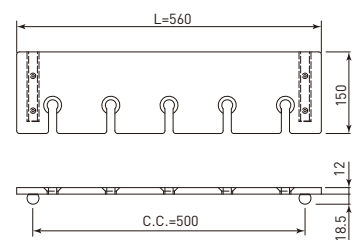

DI-WSH56-WK

DI-WSH56-MH

DI-CWB56 Di Glass Wall Hanger Di 紅酒杯壁板架, 56公分長

- Size: 560x160x12mm
- With 2 aluminium wall shelf supports (附 2 支鋁合金支架)

DI-CWB56-WK

DI-CWB56-MH

Di Cloth Hangers Di 衣帽鉤

- Solid aluminium formed by CNC machining CNC 銑車床加工鋁合金件
- Porcelain white / bright silver 瓷白色烤漆

DI-HKP11WTNB Di Cloth Hanger Di 衣帽鉤

- Size (LxWxH)= $\varnothing 22 \times 18.5 \times 41$ mm
- With stainless steel pin

DI-HKP22WTNB Di Double Cloth Hanger Di 雙衣帽鉤

- Size (LxWxH)= $80 \times 39 \times 47.5$ mm
- With 2 stainless steel pin

DI-HKP33WTNB Di Triple Cloth Hanger Di 衣帽鉤條, 三鉤

- Size (LxWxH)= $272 \times 18.5 \times 41$ mm
- With 3 stainless steel pin
- C.C.=250mm

DI-HKP66WTNB Di 6-Hook Cloth Hanger Di 衣帽鉤條, 六鉤

- Size (LxWxH)= $502 \times 18.5 \times 41$ mm
- With 6 stainless steel pin
- C.C.=480mm