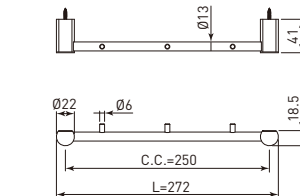

DI-WSH56-WK

DI-WSH56-MH

DI-CWB56 Di Glass Wall Hanger Di 紅酒杯壁板架, 56公分長

- Size: 560x160x12mm
- With 2 aluminium wall shelf supports (附 2 支鋁合金支架)

DI-CWB56-WK

DI-CWB56-MH

Di Cloth Hangers Di 衣帽鉤

- Solid aluminium formed by CNC machining CNC 銑車床加工鋁合金件
- Porcelain white / bright silver 瓷白色烤漆

DI-HKP11WTNB Di Cloth Hanger Di 衣帽鉤

- Size (LxWxH)= $\varnothing 22 \times 18.5 \times 41$ mm
- With stainless steel pin

DI-HKP22WTNB Di Double Cloth Hanger Di 雙衣帽鉤

- Size (LxWxH)= $80 \times 39 \times 47.5$ mm
- With 2 stainless steel pin

DI-HKP33WTNB Di Triple Cloth Hanger Di 衣帽鉤條, 三鉤

- Size (LxWxH)= $272 \times 18.5 \times 41$ mm
- With 3 stainless steel pin
- C.C.=250mm

DI-HKP66WTNB Di 6-Hook Cloth Hanger Di 衣帽鉤條, 六鉤

- Size (LxWxH)= $502 \times 18.5 \times 41$ mm
- With 6 stainless steel pin
- C.C.=480mm

Di Cloth Hangers Di 衣帽鉤

- Solid aluminium formed by CNC machining CNC 銑車床加工鋁合金件
- Dark bronzed 深茶色

DI-HKP11DB Di Cloth Hanger Di 衣帽鉤

- Size (LxWxH)= $\varnothing 22 \times 18.5 \times 41$ mm
- With stainless steel pin