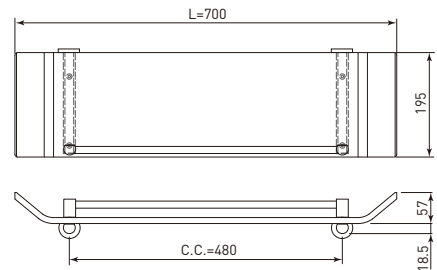

- Size: 560x35x135mm
- C.C.=480mm
- All glazed pure white (全瓷白)

DI-TSR48 Di Towel Shelf Di 置物及浴巾架, 50公分寬

- Size: 502x35x239mm
- C.C.=480mm
- All glazed pure white (全瓷白)

DI-TSR60 Di Towel Shelf Di 置物及浴巾架, 62公分寬

- Size: 622x35x239mm
- C.C.=600mm
- All glazed pure white (全瓷白)

Di Wall Shelf Di 壁板架

- Solid aluminium formed by CNC machining CNC 銑車床加工鋁合金件
- Match color of pure white (porcelain look) 瓷白色烤漆陽極處理

DI-WSH70 Di Panel Wall Shelf Di 翹邊壁板架, 70公分長

- Size: 700x195x57mm
- With 2 aluminium wall shelf supports (附 2 支鋁合金支架)

DI-WSH70-WK

DI-WSH70-MH

DI-WSH56 Di Laminated Wood Wall Shelf Di 平面壁板架, 56公分長

- Size: 560x150x12mm
- With 2 aluminium wall shelf supports (附 2 支鋁合金支架)

DI-WSH56-WK

DI-WSH56-MH

DI-CWB56 Di Glass Wall Hanger Di 紅酒杯壁板架, 56公分長

- Size: 560x160x12mm
- With 2 aluminium wall shelf supports (附 2 支鋁合金支架)

DI-CWB56-WK

DI-CWB56-MH

Di Cloth Hangers Di 衣帽鉤

- Solid aluminium formed by CNC machining CNC 銑車床加工鋁合金件
- Porcelain white / bright silver 瓷白色烤漆