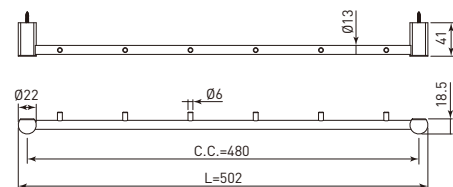

DI-HKP33WTNB Di Triple Cloth Hanger Di 衣帽鉤條, 三鉤

- Size (LxWxH)= $272 \times 18.5 \times 41$ mm
- With 3 stainless steel pin
- C.C.=250mm

DI-HKP66WTNB Di 6-Hook Cloth Hanger Di 衣帽鉤條, 六鉤

- Size (LxWxH)= $502 \times 18.5 \times 41$ mm
- With 6 stainless steel pin
- C.C.=480mm

Di Cloth Hangers Di 衣帽鉤

- Solid aluminium formed by CNC machining CNC 銑車床加工鋁合金件
- Dark bronzed 深茶色

DI-HKP11DB Di Cloth Hanger Di 衣帽鉤

- Size (LxWxH)= $\varnothing 22 \times 18.5 \times 41$ mm
- With stainless steel pin

DI-HKP22DB Di Double Cloth Hanger Di 雙衣帽鉤

- Size (LxWxH)= $80 \times 39 \times 47.5$ mm
- With 2 stainless steel pin

DI-HKP33DB Di Triple Cloth Hanger Di 衣帽鉤條, 三鉤

- Size (LxWxH)= $272 \times 18.5 \times 41$ mm
- With 3 stainless steel pin
- C.C.=250mm

DI-HKP66DB Di 6-Hook Cloth Hanger Di 衣帽鉤條, 六鉤

- Size (LxWxH)= $502 \times 18.5 \times 41$ mm
- With 6 stainless steel pin
- C.C.=480mm

Di Door Handles Di 門把手

- Installation 組裝方式:

DI-RFW200 / 300 / 400ABN Di Door Handle Di 門把手