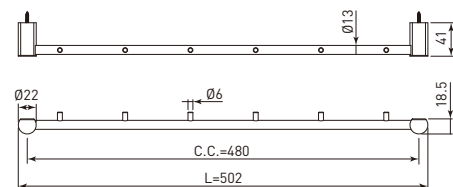

DI-WSH56-WK

DI-WSH56-MH

DI-CWB56 Di Glass Wall Hanger Di 紅酒杯壁板架, 56公分長

- Size: 560x160x12mm
- With 2 aluminium wall shelf supports (附 2 支鋁合金支架)

DI-CWB56-WK

DI-CWB56-MH

Di Cloth Hangers Di 衣帽鉤

- Solid aluminium formed by CNC machining CNC 銑車床加工鋁合金件
- Porcelain white / bright silver 瓷白色烤漆

DI-HKP11WTNB Di Cloth Hanger Di 衣帽鉤

- Size (LxWxH)= $\varnothing 22 \times 18.5 \times 41$ mm
- With stainless steel pin

DI-HKP22WTNB Di Double Cloth Hanger Di 雙衣帽鉤

- Size (LxWxH)= $80 \times 39 \times 47.5$ mm
- With 2 stainless steel pin

DI-HKP33WTNB Di Triple Cloth Hanger Di 衣帽鉤條, 三鉤

- Size (LxWxH)= $272 \times 18.5 \times 41$ mm
- With 3 stainless steel pin
- C.C.=250mm

DI-HKP66WTNB Di 6-Hook Cloth Hanger Di 衣帽鉤條, 六鉤

- Size (LxWxH)= $502 \times 18.5 \times 41$ mm
- With 6 stainless steel pin
- C.C.=480mm

Di Cloth Hangers Di 衣帽鉤

- Solid aluminium formed by CNC machining CNC 銑車床加工鋁合金件
- Dark bronzed 深茶色

DI-HKP11DB Di Cloth Hanger Di 衣帽鉤

- Size (LxWxH)= $\varnothing 22 \times 18.5 \times 41$ mm
- With stainless steel pin