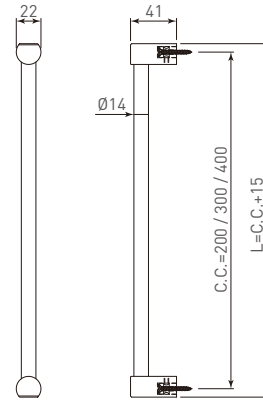

DI-HKP33WTNB Di Triple Cloth Hanger Di 衣帽鉤條, 三鉤

- Size (LxWxH)= $272 \times 18.5 \times 41$ mm
- With 3 stainless steel pin
- C.C.=250mm

DI-HKP66WTNB Di 6-Hook Cloth Hanger Di 衣帽鉤條, 六鉤

- Size (LxWxH)= $502 \times 18.5 \times 41$ mm
- With 6 stainless steel pin
- C.C.=480mm

Di Cloth Hangers Di 衣帽鉤

- Solid aluminium formed by CNC machining CNC 銑車床加工鋁合金件
- Dark bronzed 深茶色

DI-HKP11DB Di Cloth Hanger Di 衣帽鉤

- Size (LxWxH)= $\varnothing 22 \times 18.5 \times 41$ mm
- With stainless steel pin

DI-HKP22DB Di Double Cloth Hanger Di 雙衣帽鉤

- Size (LxWxH)= $80 \times 39 \times 47.5$ mm
- With 2 stainless steel pin

DI-HKP33DB Di Triple Cloth Hanger Di 衣帽鉤條, 三鉤

- Size (LxWxH)= $272 \times 18.5 \times 41$ mm
- With 3 stainless steel pin
- C.C.=250mm

DI-HKP66DB Di 6-Hook Cloth Hanger Di 衣帽鉤條, 六鉤

- Size (LxWxH)= $502 \times 18.5 \times 41$ mm
- With 6 stainless steel pin
- C.C.=480mm

Di Door Handles Di 門把手

- Installation 組裝方式:

DI-RFW200 / 300 / 400ABN Di Door Handle Di 門把手