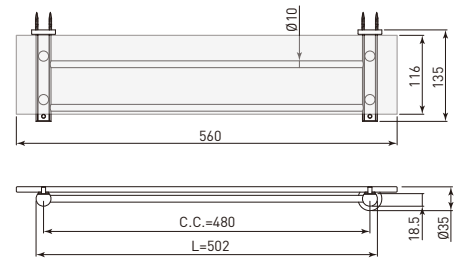

Di Bathroom & Interior Hardware Di 衛浴及室內裝潢五金配件

- Solid aluminium formed by CNC machining CNC 銑車床加工鋁合金件
- Match color of pure white (porcelain look) and bright silver anodized (NB) 瓷白色烤漆及亮銀陽極處理

DI-GSS48 Di Glass Wall Shelf Di 玻璃置物架, 56公分寬

- Size: 560x35x135mm
- C.C.=480mm
- All glazed pure white (全瓷白)