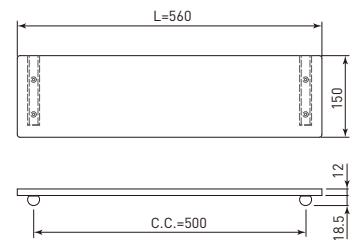

- Size: 622x35x239mm
- C.C.=600mm
- All glazed pure white (全瓷白)

Di Wall Shelf Di 壁板架

- Solid aluminium formed by CNC machining CNC 銑車床加工鋁合金件
- Match color of pure white (porcelain look) 瓷白色烤漆陽極處理

DI-WSH70 Di Panel Wall Shelf Di 翹邊壁板架, 70公分長

- Size: 700x195x57mm
- With 2 aluminium wall shelf supports (附 2 支鋁合金支架)

DI-WSH70-WK

DI-WSH70-MH

DI-WSH56 Di Laminated Wood Wall Shelf Di 平面壁板架, 56公分長

- Size: 560x150x12mm
- With 2 aluminium wall shelf supports (附 2 支鋁合金支架)

DI-WSH56-WK

DI-WSH56-MH

DI-CWB56 Di Glass Wall Hanger Di 紅酒杯壁板架, 56公分長

- Size: 560x160x12mm
- With 2 aluminium wall shelf supports (附 2 支鋁合金支架)

DI-CWB56-WK

DI-CWB56-MH

Di Cloth Hangers Di 衣帽鉤

- Solid aluminium formed by CNC machining CNC 銑車床加工鋁合金件
- Porcelain white / bright silver 瓷白色烤漆

DI-HKP11WTNB Di Cloth Hanger Di 衣帽鉤

- Size (LxWxH)= $\varnothing 22 \times 18.5 \times 41$ mm
- With stainless steel pin

DI-HKP22WTNB Di Double Cloth Hanger Di 雙衣帽鉤

- Size (LxWxH)= $80 \times 39 \times 47.5$ mm
- With 2 stainless steel pin