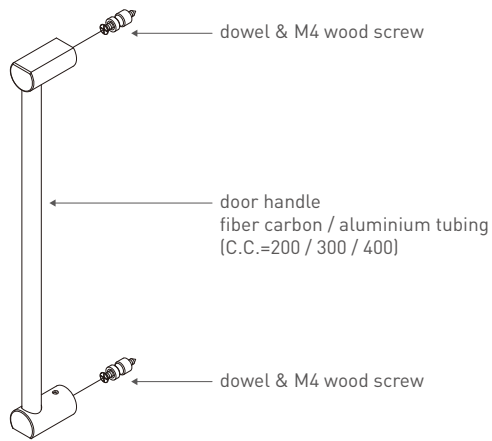

Di Cloth Hangers Di 衣帽鉤

- Solid aluminium formed by CNC machining CNC 銑車床加工鋁合金件
- Dark bronzed 深茶色

DI-HKP11DB Di Cloth Hanger Di 衣帽鉤

- Size (LxWxH)= $\varnothing 22 \times 18.5 \times 41$ mm
- With stainless steel pin

DI-HKP22DB Di Double Cloth Hanger Di 雙衣帽鉤

- Size (LxWxH)= $80 \times 39 \times 47.5$ mm
- With 2 stainless steel pin

DI-HKP33DB Di Triple Cloth Hanger Di 衣帽鉤條, 三鉤

- Size (LxWxH)= $272 \times 18.5 \times 41$ mm
- With 3 stainless steel pin
- C.C.=250mm

DI-HKP66DB Di 6-Hook Cloth Hanger Di 衣帽鉤條, 六鉤

- Size (LxWxH)= $502 \times 18.5 \times 41$ mm
- With 6 stainless steel pin
- C.C.=480mm

Di Door Handles Di 門把手

- Installation 組裝方式:

DI-RFW200 / 300 / 400ABN Di Door Handle Di 門把手