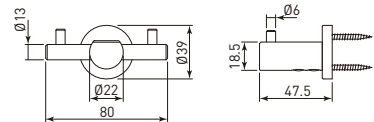

DI-WSH56-WK

DI-WSH56-MH

DI-CWB56 Di Glass Wall Hanger Di 紅酒杯壁板架, 56公分長

- Size: 560x160x12mm
- With 2 aluminium wall shelf supports (附 2 支鋁合金支架)

DI-CWB56-WK

DI-CWB56-MH

Di Cloth Hangers Di 衣帽鉤

- Solid aluminium formed by CNC machining CNC 銑車床加工鋁合金件
- Porcelain white / bright silver 瓷白色烤漆

DI-HKP11WTNB Di Cloth Hanger Di 衣帽鉤

- Size (LxWxH)= $\varnothing 22 \times 18.5 \times 41$ mm
- With stainless steel pin

DI-HKP22WTNB Di Double Cloth Hanger Di 雙衣帽鉤

- Size (LxWxH)= $80 \times 39 \times 47.5$ mm
- With 2 stainless steel pin

DI-HKP33WTNB Di Triple Cloth Hanger Di 衣帽鉤條, 三鉤

- Size (LxWxH)= $272 \times 18.5 \times 41$ mm
- With 3 stainless steel pin
- C.C.=250mm

DI-HKP66WTNB Di 6-Hook Cloth Hanger Di 衣帽鉤條, 六鉤

- Size (LxWxH)= $502 \times 18.5 \times 41$ mm
- With 6 stainless steel pin
- C.C.=480mm