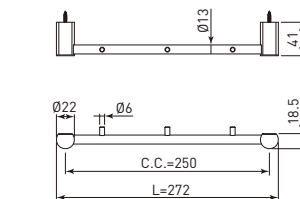

DI-HKP33WTNB Di Triple Cloth Hanger Di 衣帽鉤條, 三鉤

- Size (LxWxH)= $272 \times 18.5 \times 41$ mm
- With 3 stainless steel pin
- C.C.=250mm

DI-HKP66WTNB Di 6-Hook Cloth Hanger Di 衣帽鉤條, 六鉤

- Size (LxWxH)= $502 \times 18.5 \times 41$ mm
- With 6 stainless steel pin
- C.C.=480mm

Di Cloth Hangers Di 衣帽鉤

- Solid aluminium formed by CNC machining CNC 銑車床加工鋁合金件
- Dark bronzed 深茶色

DI-HKP11DB Di Cloth Hanger Di 衣帽鉤

- Size (LxWxH)= $\varnothing 22 \times 18.5 \times 41$ mm
- With stainless steel pin

DI-HKP22DB Di Double Cloth Hanger Di 雙衣帽鉤

- Size (LxWxH)= $80 \times 39 \times 47.5$ mm
- With 2 stainless steel pin

DI-HKP33DB Di Triple Cloth Hanger Di 衣帽鉤條, 三鉤

- Size (LxWxH)= $272 \times 18.5 \times 41$ mm
- With 3 stainless steel pin
- C.C.=250mm

DI-HKP66DB Di 6-Hook Cloth Hanger Di 衣帽鉤條, 六鉤

- Size (LxWxH)= $502 \times 18.5 \times 41$ mm
- With 6 stainless steel pin
- C.C.=480mm

Di Door Handles Di 門把手

- Installation 組裝方式:

DI-RFW200 / 300 / 400ABN Di Door Handle Di 門把手