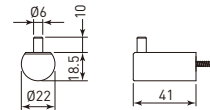

DI-HKP11WTNB Di Cloth Hanger Di 衣帽鉤

- Size (LxWxH)= $\varnothing 22 \times 18.5 \times 41$ mm
- With stainless steel pin

DI-HKP22WTNB Di Double Cloth Hanger Di 雙衣帽鉤

- Size (LxWxH)= $80 \times 39 \times 47.5$ mm
- With 2 stainless steel pin

DI-HKP33WTNB Di Triple Cloth Hanger Di 衣帽鉤條, 三鉤

- Size (LxWxH)= $272 \times 18.5 \times 41$ mm
- With 3 stainless steel pin
- C.C.=250mm

DI-HKP66WTNB Di 6-Hook Cloth Hanger Di 衣帽鉤條, 六鉤

- Size (LxWxH)= $502 \times 18.5 \times 41$ mm
- With 6 stainless steel pin
- C.C.=480mm

Di Cloth Hangers Di 衣帽鉤

- Solid aluminium formed by CNC machining CNC 銑車床加工鋁合金件
- Dark bronzed 深茶色

DI-HKP11DB Di Cloth Hanger Di 衣帽鉤

- Size (LxWxH)= $\varnothing 22 \times 18.5 \times 41$ mm
- With stainless steel pin