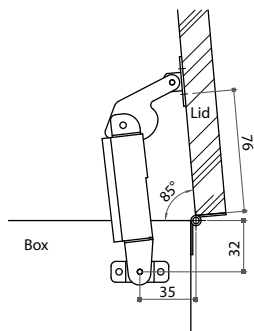

Side Mounting