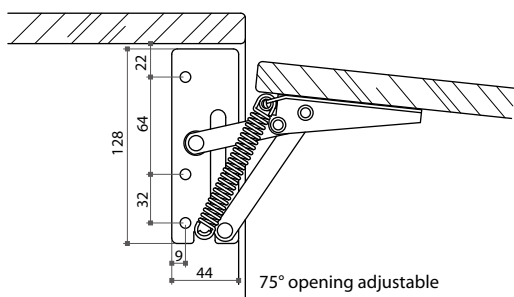

04-6 Pivot & Flap Hinges

Lift Flap Hinge

- * 75° or 90° opening adjustable
- * Material: steel
- * For kitchen lift doors, 3 screw holes fixing and two key holes for door mounting
- * Spring type can be installed on one or both sides on demand
- * Finish: white, brown, silver/RAL9006 epoxy coated or nickel, zinc plated

22361 non-spring

22360 with spring

22366 with spring & adjustable screw

| Item No. | Feature |
|----------|----------------------------------|
| 22360 | with spring |
| 22361 | no spring tension and free swing |
| 22366 | with spring and adjustable screw |