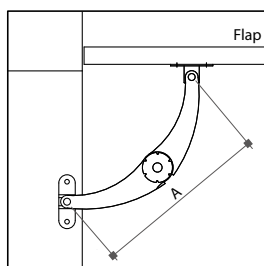

Spring-Action Lid Support

- * Material: steel
- * Finish: chrome plated

57900 / 57901

57910 / 57911

57920 / 57921

| Item No. | Length | A | Type |
|----------|--------|-------|------------|
| 57910 | 89mm | 130mm | Left side |
| 57911 | 89mm | 130mm | Right side |
| 57900 | 152mm | 165mm | Left side |
| 57901 | 152mm | 165mm | Right side |
| 57920 | 152mm | 165mm | Left side |
| 57921 | 152mm | 165mm | Right side |