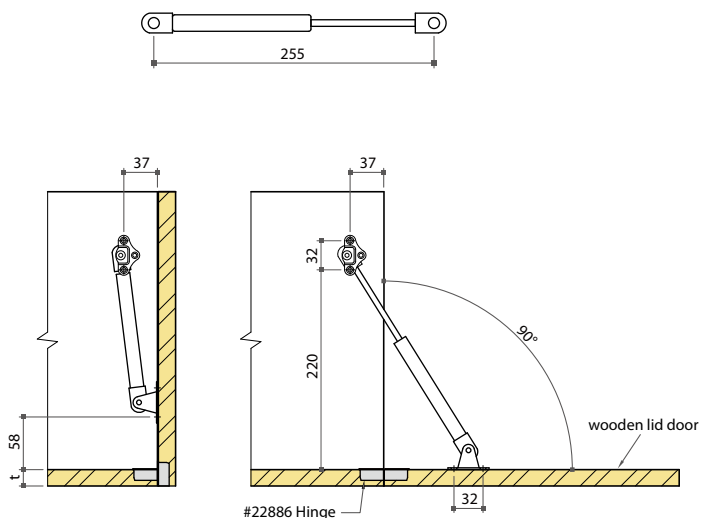

57875 Hydraulic Downward Mechanism

- For downward door
- Mounting plate for aluminium door frame also available

Item No.	Door material
57875	wooden door
57875AF	aluminium door