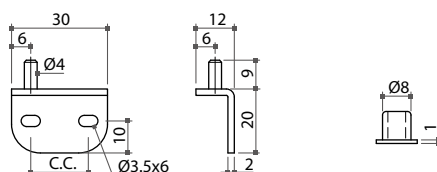

Item No.	Size	C.C.	Pin size
21630	30x20mm	18mm	Ø4x9mm