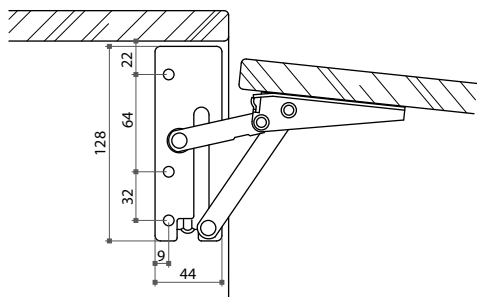

04-6 Pivot & Flap Hinges

Lift Flap Hinge

- 75° or 90° opening adjustable
- Material: steel
- For kitchen lift doors, 3 screw holes fixing and two key holes for door mounting
- Spring type can be installed on one or both sides on demand
- Finish: white, brown, silver/RAL9006 epoxy coated or nickel, zinc plated

22361 non-spring