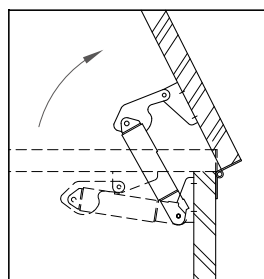

57597 Self-Balancing Lid Support With Double Springs

- Material: steel
- Spring size: Ø2.6mm or Ø2.8mm
- Finish: dark bronze

Item No.	Mounting
57597	back