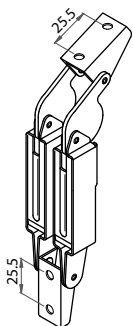

57597 Self-Balancing Lid Support With Double Springs

- Material: steel
- Spring size: Ø2.6mm or Ø2.8mm
- Finish: dark bronze

Item No.	Mounting
57597	back