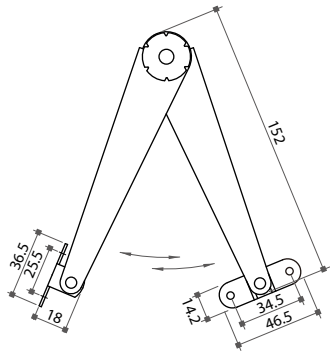

04-7 Lid Support & Stay

Spring-Action Lid Support

- Material: steel
- Finish: chrome plated

57900 / 57901