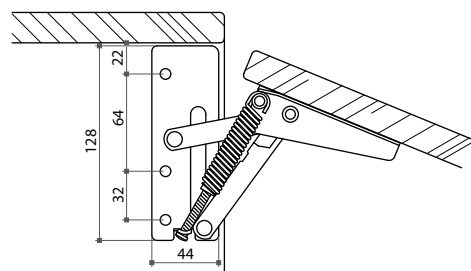

04-6 Pivot & Flap Hinges

Lift Flap Hinge

- * 75° or 90° opening adjustable
- * Material: steel
- * For kitchen lift doors, 3 screw holes fixing and two key holes for door mounting
- * Spring type can be installed on one or both sides on demand
- * Finish: white, brown, silver/RAL9006 epoxy coated or nickel, zinc plated

22361 non-spring

22360 with spring

22366 with spring & adjustable screw

| Item No. | Feature |
|----------|----------------------------------|
| 22360 | with spring |
| 22361 | no spring tension and free swing |
| 22366 | with spring and adjustable screw |