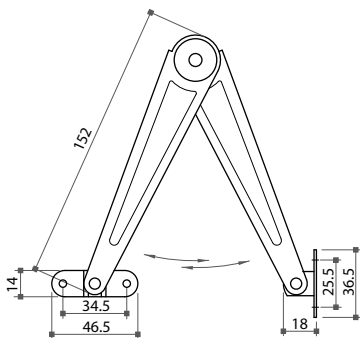

| Item No. | Size (AxB) | C.C. | Pin size |
|----------|------------|------|----------|
| 21641 | 40x18mm | 20mm | Ø5x9mm |
| 21642 | 40x18mm | 32mm | Ø5x9mm |
| 21647 | 44x19mm | 32mm | Ø5x9mm |
| 21648 | 50x19mm | 32mm | Ø5x9mm |
| 21650 | 40x18mm | 20mm | Ø4x8mm |
| 21651 | 40x18mm | 32mm | Ø4x8mm |

| Item No. | Rail length |
|----------|-------------|
| 57880 | 250mm |

57950 Lid Support

- * Material: steel / plastic
- * Length: 240mm
- * Finish: chrome plated
- * With mounting bracket

| Item No. | Length |
|----------|--------|
| 57950 | 240mm |

| Item No. | Length | Internal case height | Distance A |
|----------|--------|----------------------|------------|
| 57540 | 200mm | Min.170mm | 160mm |
| 57541 | 250mm | Min.200mm | 190mm |
| 57542 | 300mm | Min.230mm | 230mm |

Spring-Action Lid Support

- * Material: steel
- * Finish: chrome plated

57900 / 57901

57910 / 57911

57920 / 57921

| Item No. | Length | A | Type |
|----------|--------|-------|------------|
| 57910 | 89mm | 130mm | Left side |
| 57911 | 89mm | 130mm | Right side |
| 57900 | 152mm | 165mm | Left side |
| 57901 | 152mm | 165mm | Right side |
| 57920 | 152mm | 165mm | Left side |
| 57921 | 152mm | 165mm | Right side |