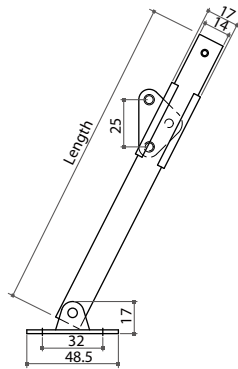

| Item No. | Size (AxB) | C.C. | Pin size |
|----------|------------|------|----------|
| 21641 | 40x18mm | 20mm | Ø5x9mm |
| 21642 | 40x18mm | 32mm | Ø5x9mm |
| 21647 | 44x19mm | 32mm | Ø5x9mm |
| 21648 | 50x19mm | 32mm | Ø5x9mm |
| 21650 | 40x18mm | 20mm | Ø4x8mm |
| 21651 | 40x18mm | 32mm | Ø4x8mm |

| Item No. | Rail length |
|----------|-------------|
| 57880 | 250mm |

57950 Lid Support

- * Material: steel / plastic
- * Length: 240mm
- * Finish: chrome plated
- * With mounting bracket

| Item No. | Length |
|----------|--------|
| 57950 | 240mm |

04-7 Lid Support & Stay

Lid Support

- * Material: steel
- * With mounting bracket
- * Finish: chrome

| Item No. | Length |
|----------|--------|
| 57930 | 168mm |
| 57931 | 252mm |

Lid Support

- * Material: steel
- * With mounting bracket
- * Finish: brass plated, nickel plated

| Item No. | Length | Internal case height | Distance A |
|----------|--------|----------------------|------------|
| 57540 | 200mm | Min.170mm | 160mm |
| 57541 | 250mm | Min.200mm | 190mm |
| 57542 | 300mm | Min.230mm | 230mm |