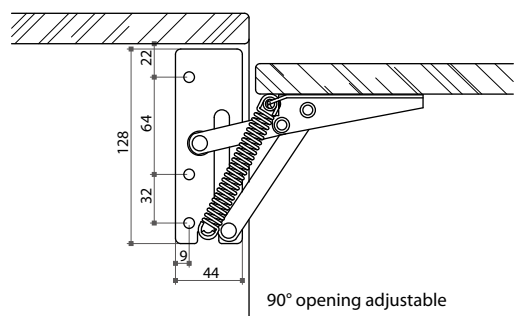

04-6 Pivot & Flap Hinges

Lift Flap Hinge

- * 75° or 90° opening adjustable
- * Material: steel
- * For kitchen lift doors, 3 screw holes fixing and two key holes for door mounting
- * Spring type can be installed on one or both sides on demand
- * Finish: white, brown, silver/RAL9006 epoxy coated or nickel, zinc plated

22361 non-spring

22360 with spring

22366 with spring & adjustable screw

| Item No. | Feature |
|----------|----------------------------------|
| 22360 | with spring |
| 22361 | no spring tension and free swing |
| 22366 | with spring and adjustable screw |