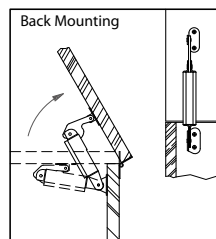

04-7 Lid Support & Stay

Self-Balancing Lid Support

- * Material: steel
- * Finish: bronze or black
- * Various spring loading powers can be selected
- * Safety concern for box

Back Mounting

Side Mounting

| Item No. | Mounting type | Feature |
|----------|---------------|-----------------|
| 57591 | side | left hand |
| 57592 | side | right hand |
| 57593 | back | left hand |
| 57594 | back | right hand |
| 57594E | back | extended spring |
| 57594D | back | double |