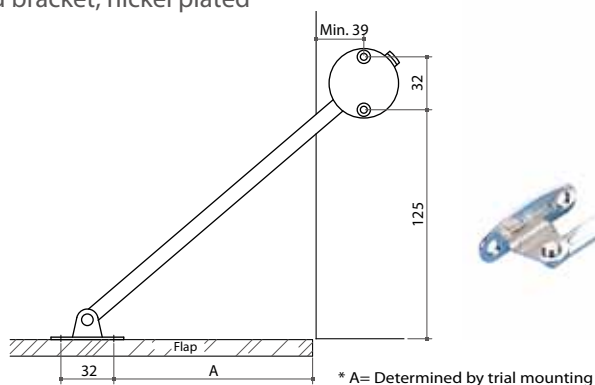

57880 Econo Flap Stay

- Rail length: 250mm
- Plastic housing, brown or white
- Steel rail and bracket, nickel plated

Item No.	Rail length
57880	250mm