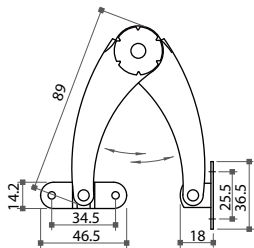

57910 / 57911