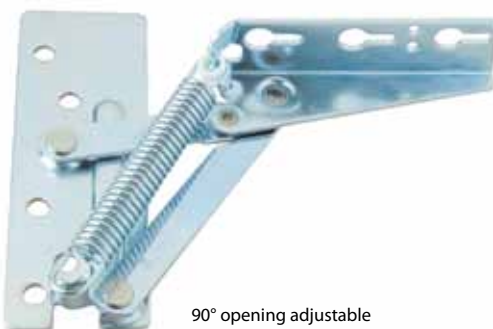

21630 Wooden Door Pivot Hinge

- * Finish: black or brass plated
- * Each set consists of:
 - 1) 1 pair of hinges (upper and lower)
 - 2) 2 pcs of plastic bushing
 - 3) 4 pcs of wood screw

| Item No. | Size | C.C. | Pin size |
|----------|---------|------|----------|
| 21630 | 30x20mm | 18mm | Ø4x9mm |

04-6 Pivot & Flap Hinges

Lift Flap Hinge

- * 75° or 90° opening adjustable
- * Material: steel
- * For kitchen lift doors, 3 screw holes fixing and two key holes for door mounting
- * Spring type can be installed on one or both sides on demand
- * Finish: white, brown, silver/RAL9006 epoxy coated or nickel, zinc plated

22361 non-spring

22360 with spring

22366 with spring & adjustable screw

| Item No. | Feature |
|----------|----------------------------------|
| 22360 | with spring |
| 22361 | no spring tension and free swing |
| 22366 | with spring and adjustable screw |