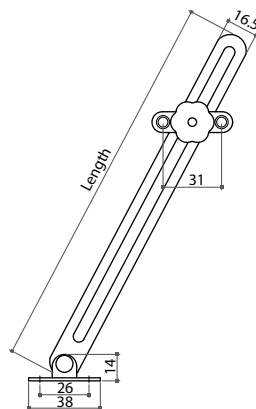

Lid Support

- Material: steel
- With mounting bracket
- Finish: brass, zinc or bronzed plated

Item No.	Length
57510	254mm
57511	203mm
57512	152mm