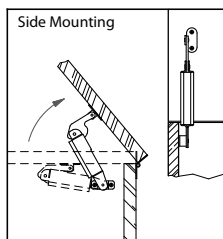

04-7 Lid Support & Stay

Self-Balancing Lid Support

- * Material: steel
- * Finish: bronze or black
- * Various spring loading powers can be selected
- * Safety concern for box

Back Mounting

Side Mounting

| Item No. | Mounting type | Feature |
|----------|---------------|-----------------|
| 57591 | side | left hand |
| 57592 | side | right hand |
| 57593 | back | left hand |
| 57594 | back | right hand |
| 57594E | back | extended spring |
| 57594D | back | double |