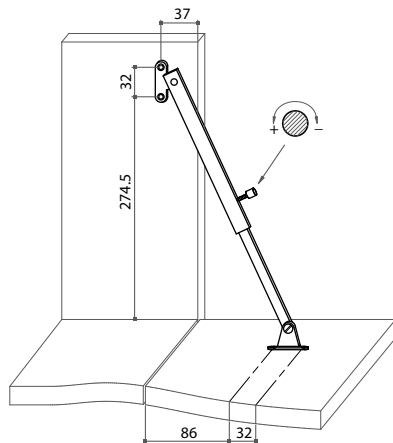

unit: mm

| Opening angle | A | B |
|---------------|-----|------|
| 80° | 238 | 65+t |
| 90° | 222 | 60+t |
| 100° | 213 | 52+t |

| Item No. | Spring force | Door material |
|-------------|--------------|----------------|
| 57870-SP1 | 8 kgs | wooden door |
| 57870-SP2 | 12 kgs | |
| 57870AF-SP1 | 8 kgs | aluminium door |
| 57870AF-SP2 | 12 kgs | |

57875 Hydraulic Downward Mechanism

- * For downward door
- * Mounting plate for aluminium door frame also available

| Item No. | Door material |
|----------|----------------|
| 57875 | wooden door |
| 57875AF | aluminium door |

04-7 Lid Support & Stay

57890 Lid Support

- * Material: aluminium case and bar with nickel plated bracket
- * Range of length: 185 ~ 298mm
- * 32mm system fixing
- * Left or right hand mounting interchangeable