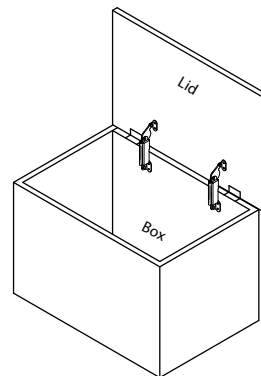

04-7 Lid Support & Stay

Self-Balancing Lid Support

- * Material: steel
- * Finish: bronze or black
- * Various spring loading powers can be selected
- * Safety concern for box

Back Mounting

Side Mounting

| Item No. | Mounting type | Feature |
|----------|---------------|-----------------|
| 57591 | side | left hand |
| 57592 | side | right hand |
| 57593 | back | left hand |
| 57594 | back | right hand |
| 57594E | back | extended spring |
| 57594D | back | double |