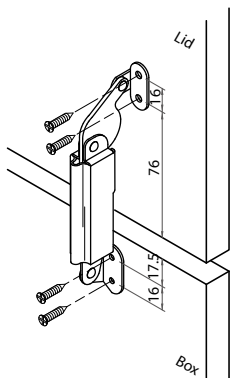

04-7 Lid Support & Stay

Self-Balancing Lid Support

- Material: steel
- Finish: bronze or black
- Various spring loading powers can be selected
- Safety concern for box

Back Mounting