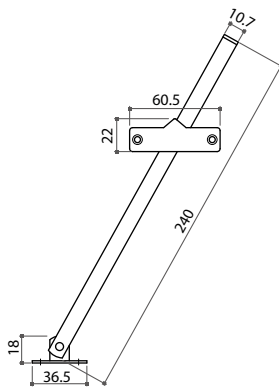

| Item No. | Size (AxB) | C.C. | Pin size |
|----------|------------|------|----------|
| 21641 | 40x18mm | 20mm | Ø5x9mm |
| 21642 | 40x18mm | 32mm | Ø5x9mm |
| 21647 | 44x19mm | 32mm | Ø5x9mm |
| 21648 | 50x19mm | 32mm | Ø5x9mm |
| 21650 | 40x18mm | 20mm | Ø4x8mm |
| 21651 | 40x18mm | 32mm | Ø4x8mm |

04-7 Lid Support & Stay

57890 Lid Support

- * Material: aluminium case and bar with nickel plated bracket
- * Range of length: 185 ~ 298mm
- * 32mm system fixing
- * Left or right hand mounting interchangeable

| Item No. | Range of length |
|----------|-----------------|
| 57890 | 185 ~ 298mm |

57880 Econo Flap Stay

- * Rail length: 250mm
- * Plastic housing, brown or white
- * Steel rail and bracket, nickel plated

| Item No. | Rail length |
|----------|-------------|
| 57880 | 250mm |

57950 Lid Support

- * Material: steel / plastic
- * Length: 240mm
- * Finish: chrome plated
- * With mounting bracket

| Item No. | Length |
|----------|--------|
| 57950 | 240mm |